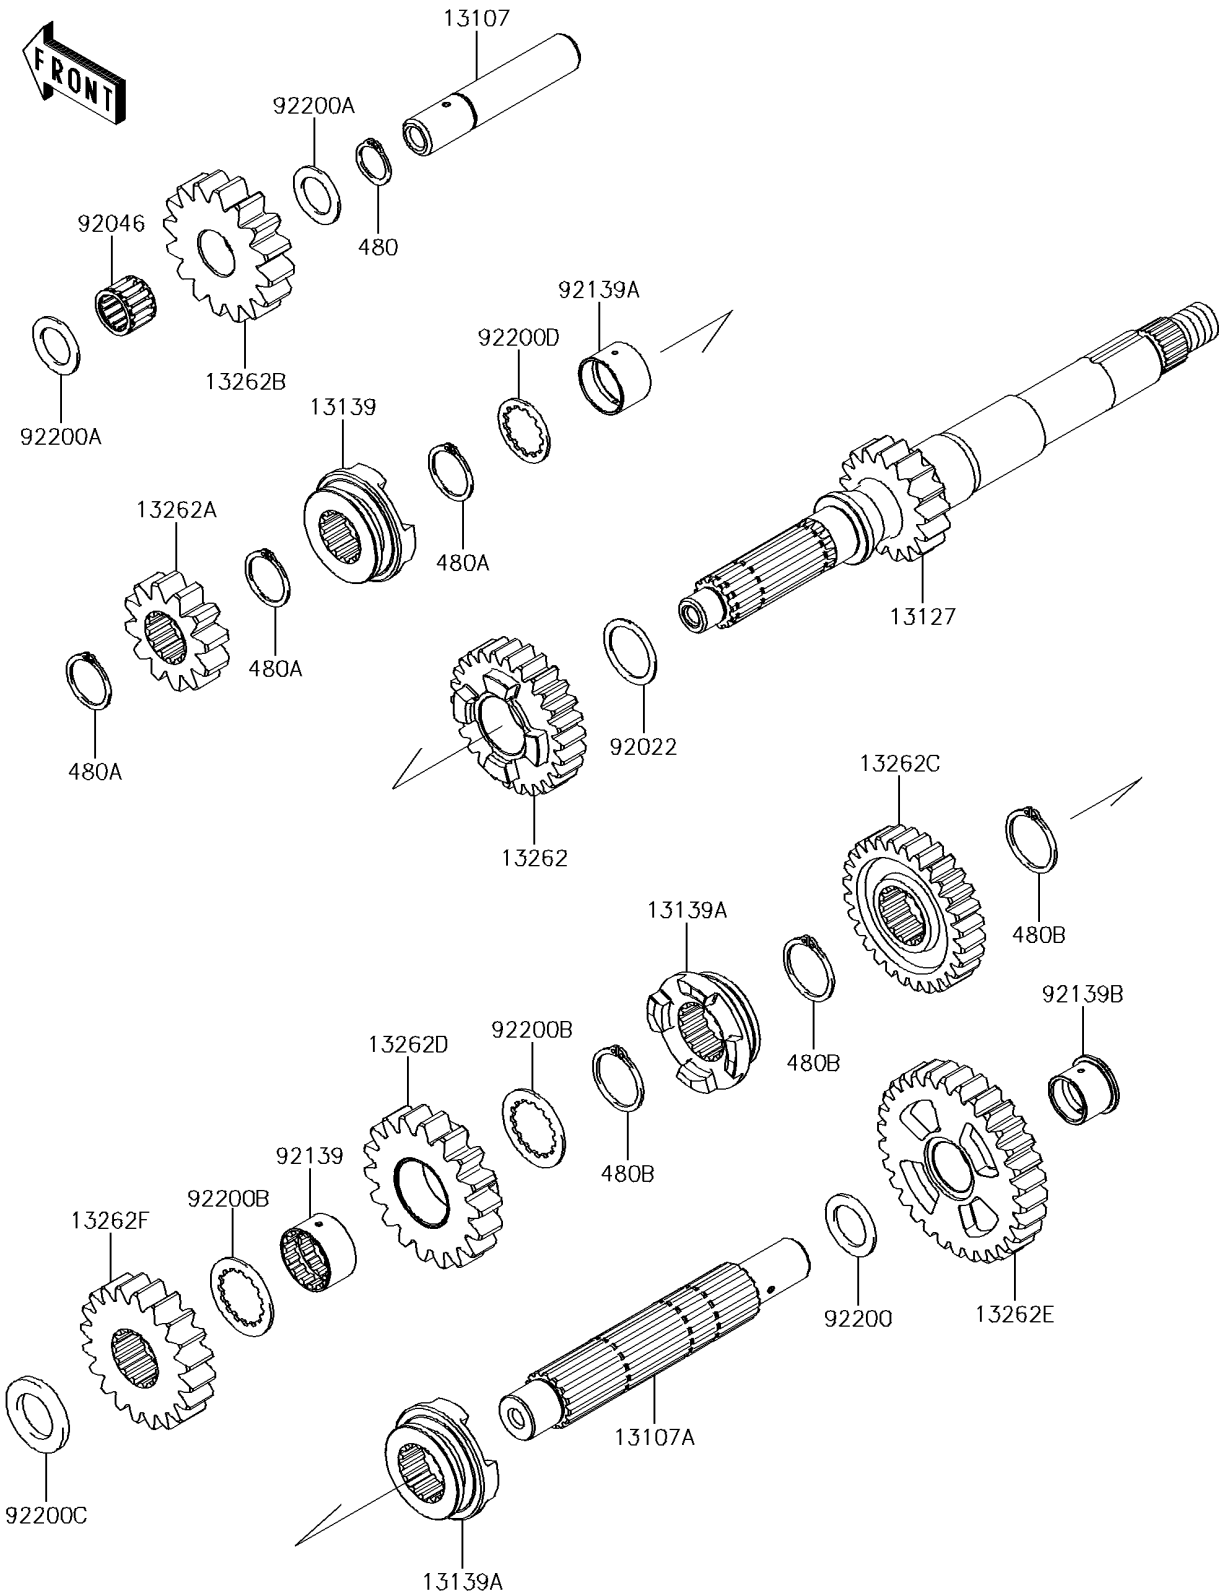

2017 TERYX[®] LE

PARTS DIAGRAM

Transmission

E1361

2017 TERYX[®] LE

PARTS LIST

Transmission

Kawasaki

Let the Good Times Roll[®]

ITEM NAME

PART NUMBER

QUANTITY
