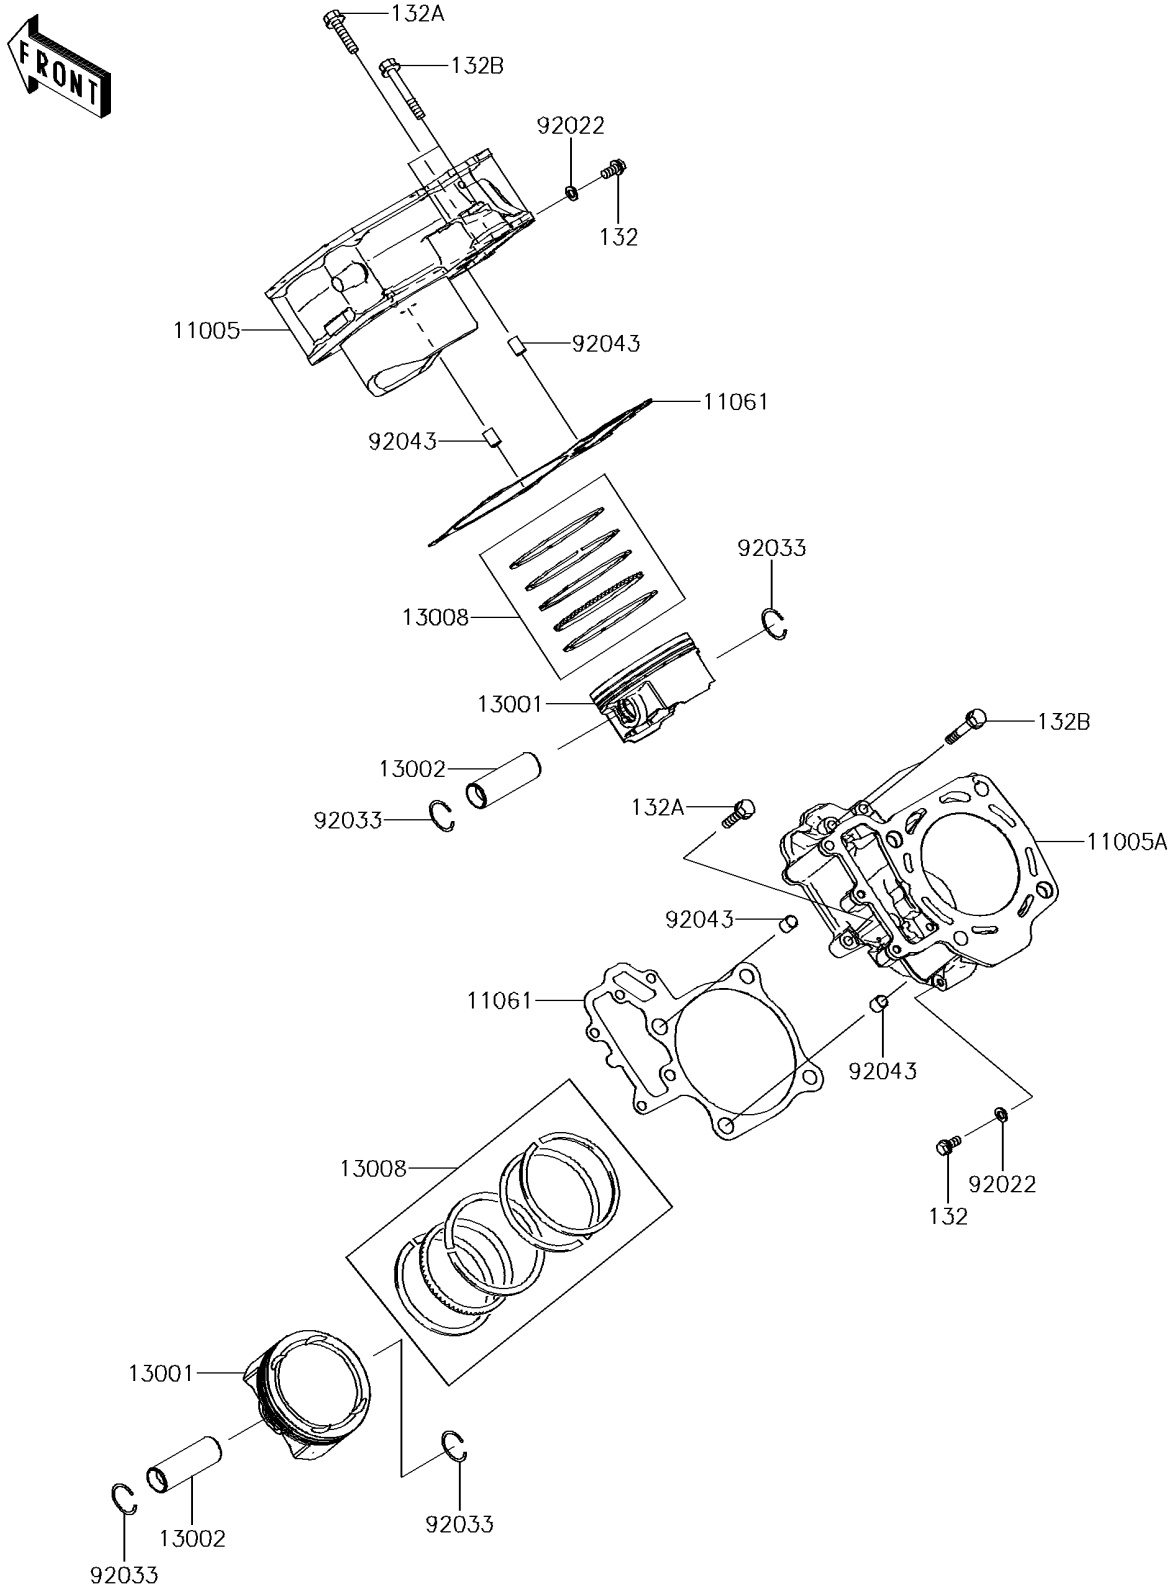

2016 TERYX® LE

PARTS DIAGRAM

Cylinder/Piston(s)

E1120

2016 TERYX[®] LE

PARTS LIST

Cylinder/Piston(s)

Kawasaki

Let the Good Times Roll[®]

ITEM NAME

PART NUMBER

QUANTITY
