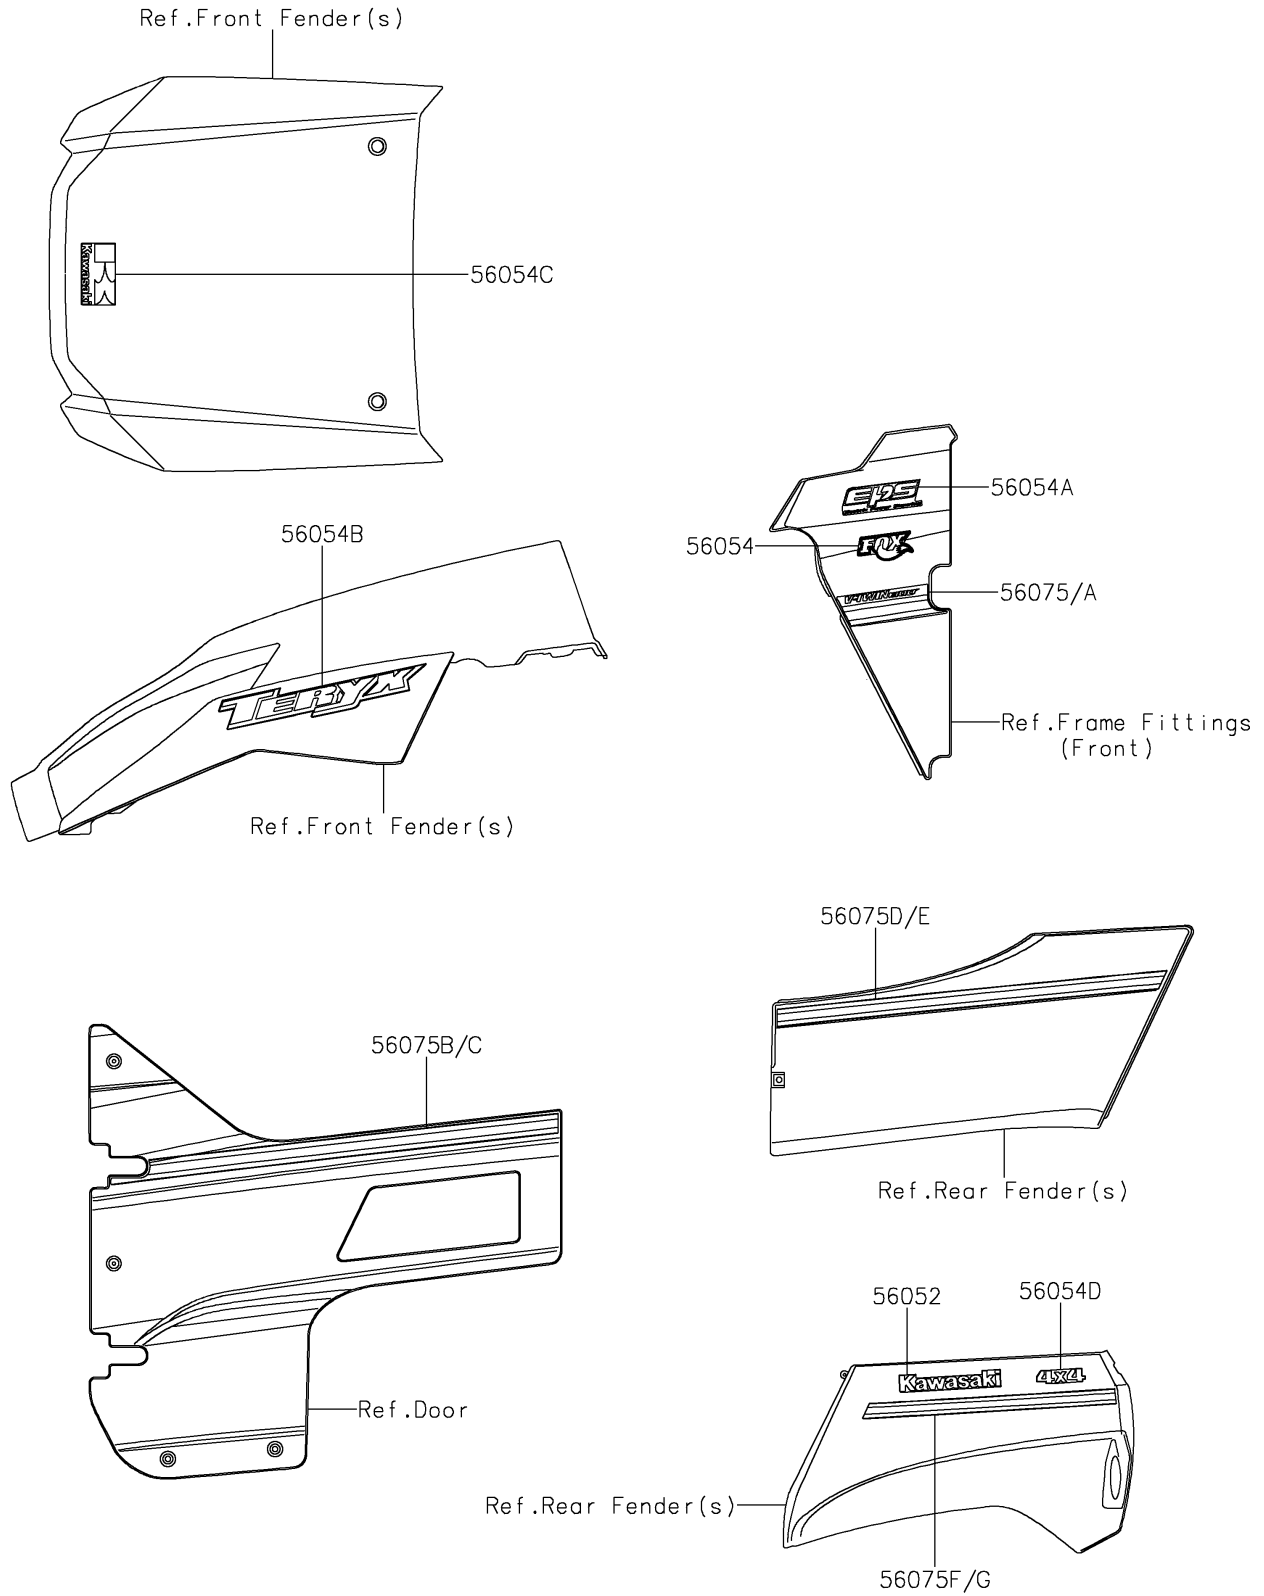

2016 TERYX®

PARTS DIAGRAM

Decals(White)(FGF)

F2861

2016 TERYX®

PARTS LIST

Decals(White)(FGF)

Kawasaki

Let the Good Times Roll®

ITEM NAME

PART NUMBER

QUANTITY
