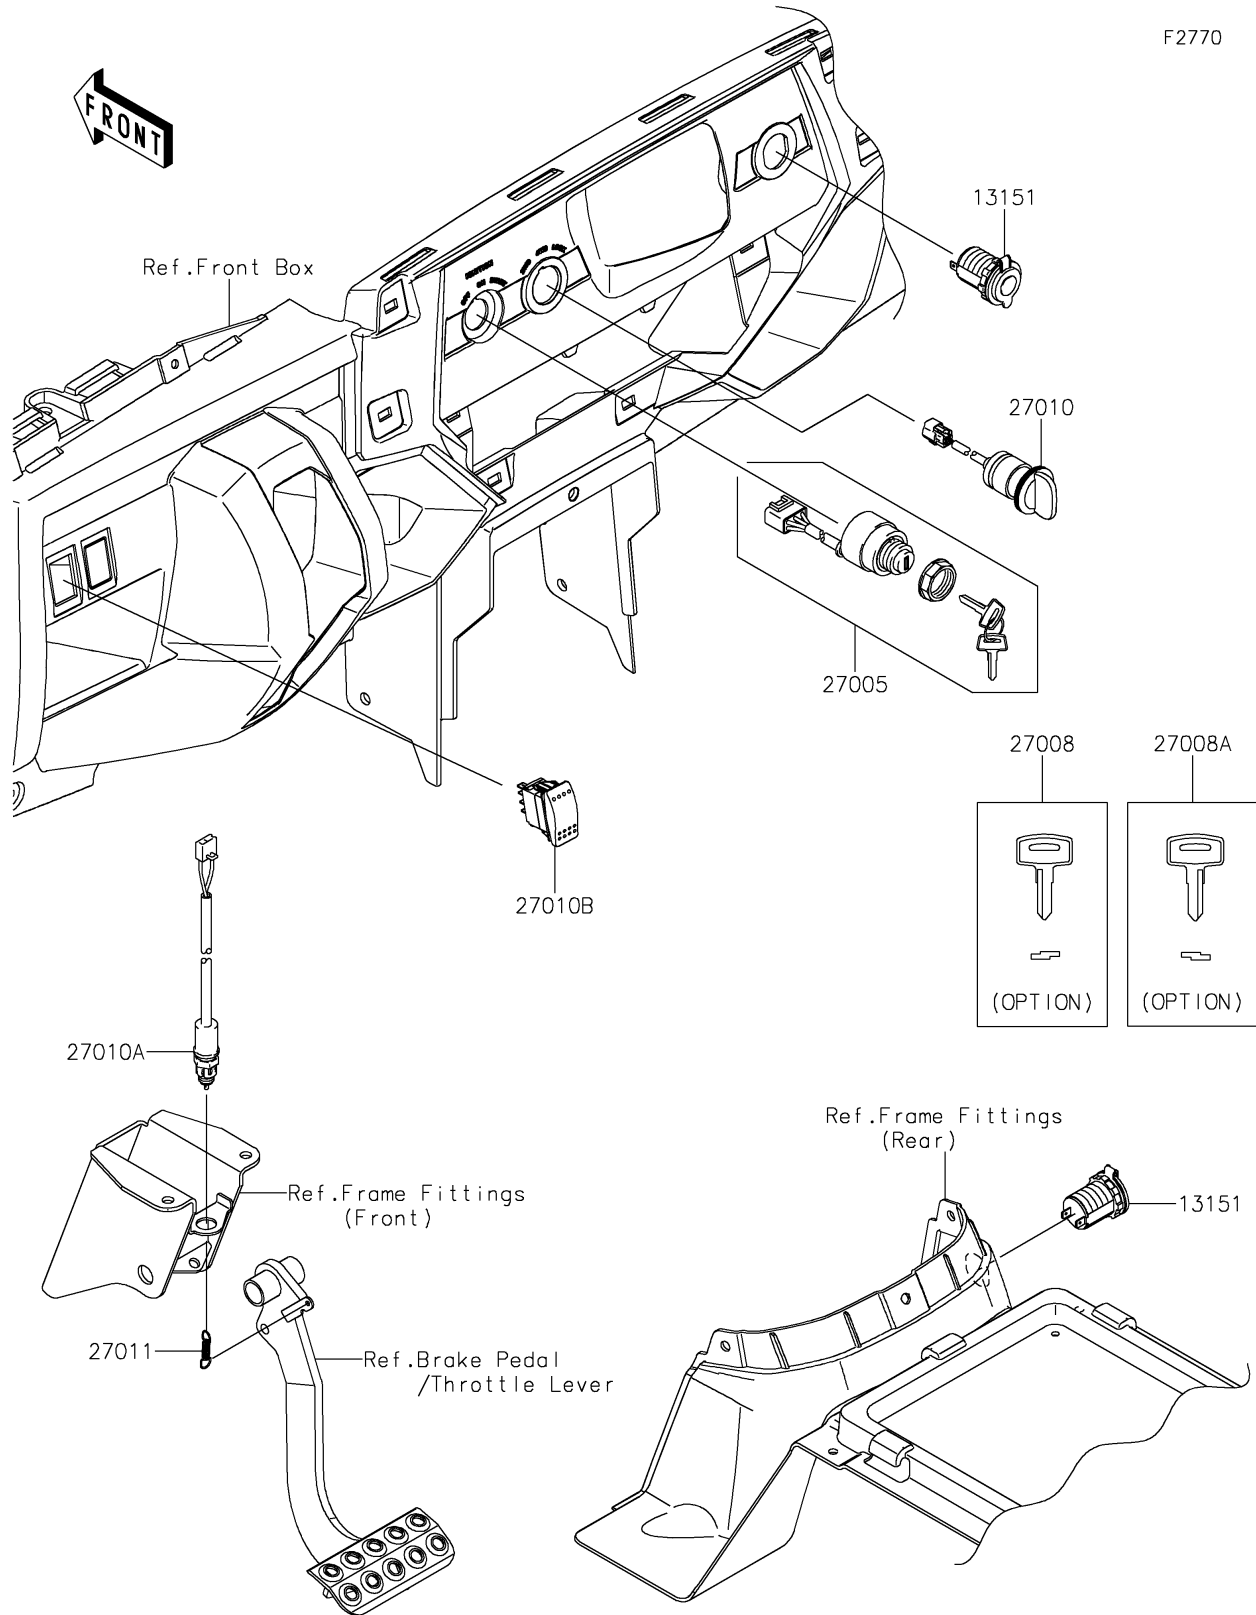

2016 TERYX[®]

PARTS DIAGRAM

Ignition Switch

F2770

2016 TERYX®

PARTS LIST

Ignition Switch

Kawasaki

Let the Good Times Roll®

ITEM NAME

PART NUMBER

QUANTITY
