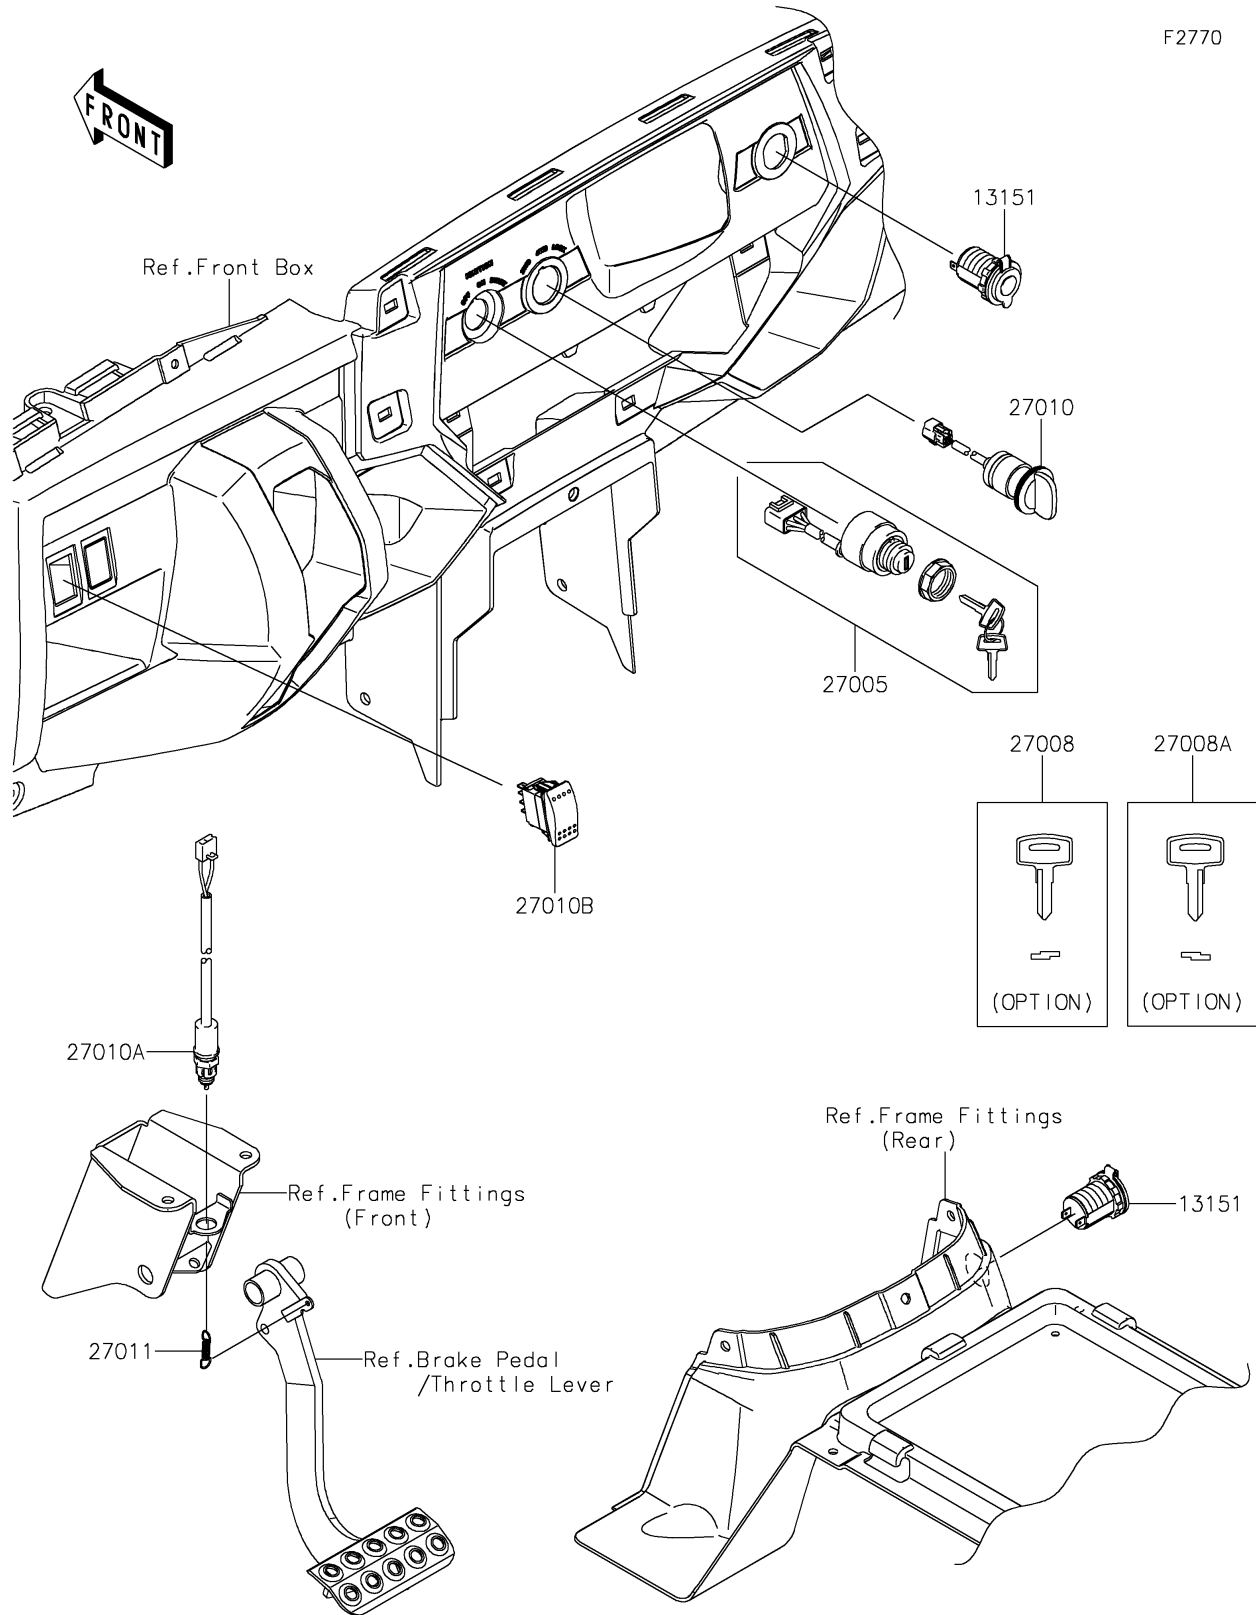

2017 TERYX®

PARTS DIAGRAM

Ignition Switch

2017 TERYX®

PARTS LIST

Ignition Switch

Kawasaki

Let the Good Times Roll®

ITEM NAME

PART NUMBER

QUANTITY
