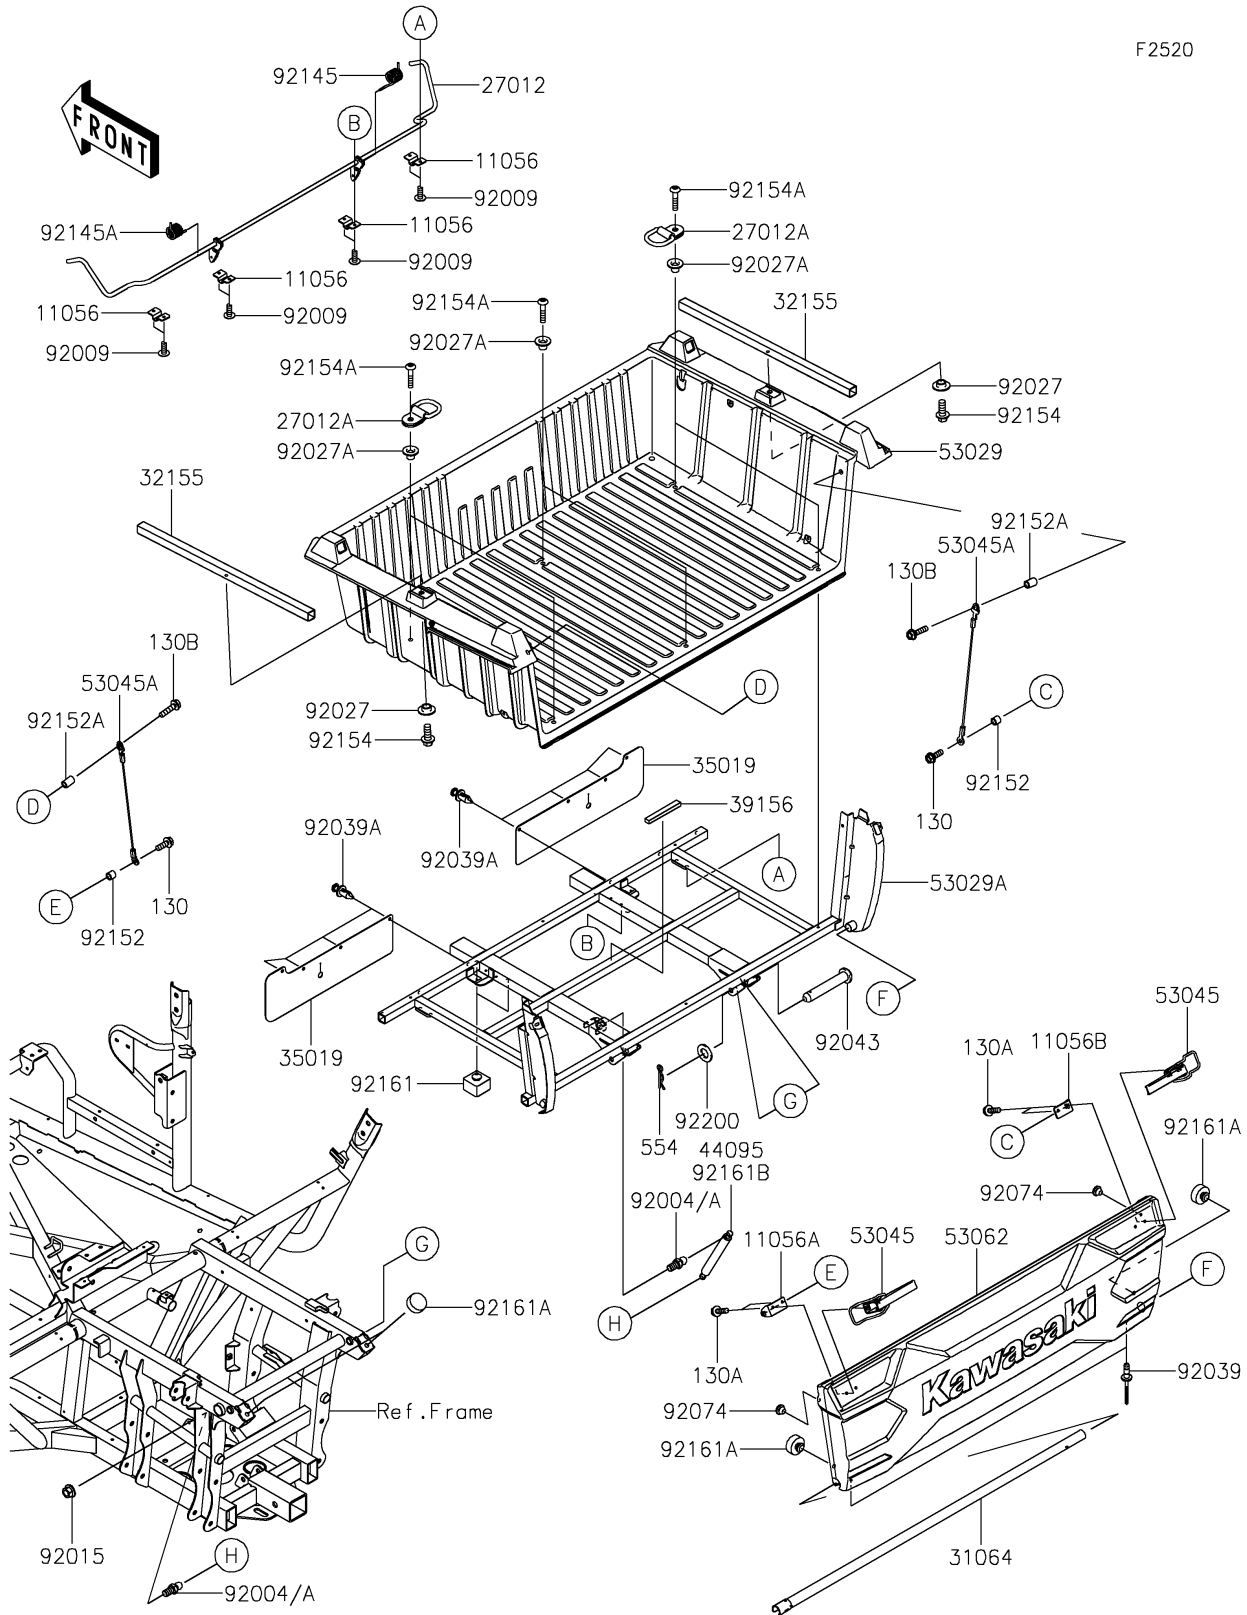

2016 TERYX®

PARTS DIAGRAM

Carrier(s)

F2520

2016 TERYX®

PARTS LIST

Carrier(s)

Kawasaki

Let the Good Times Roll®

ITEM NAME

PART NUMBER

QUANTITY
