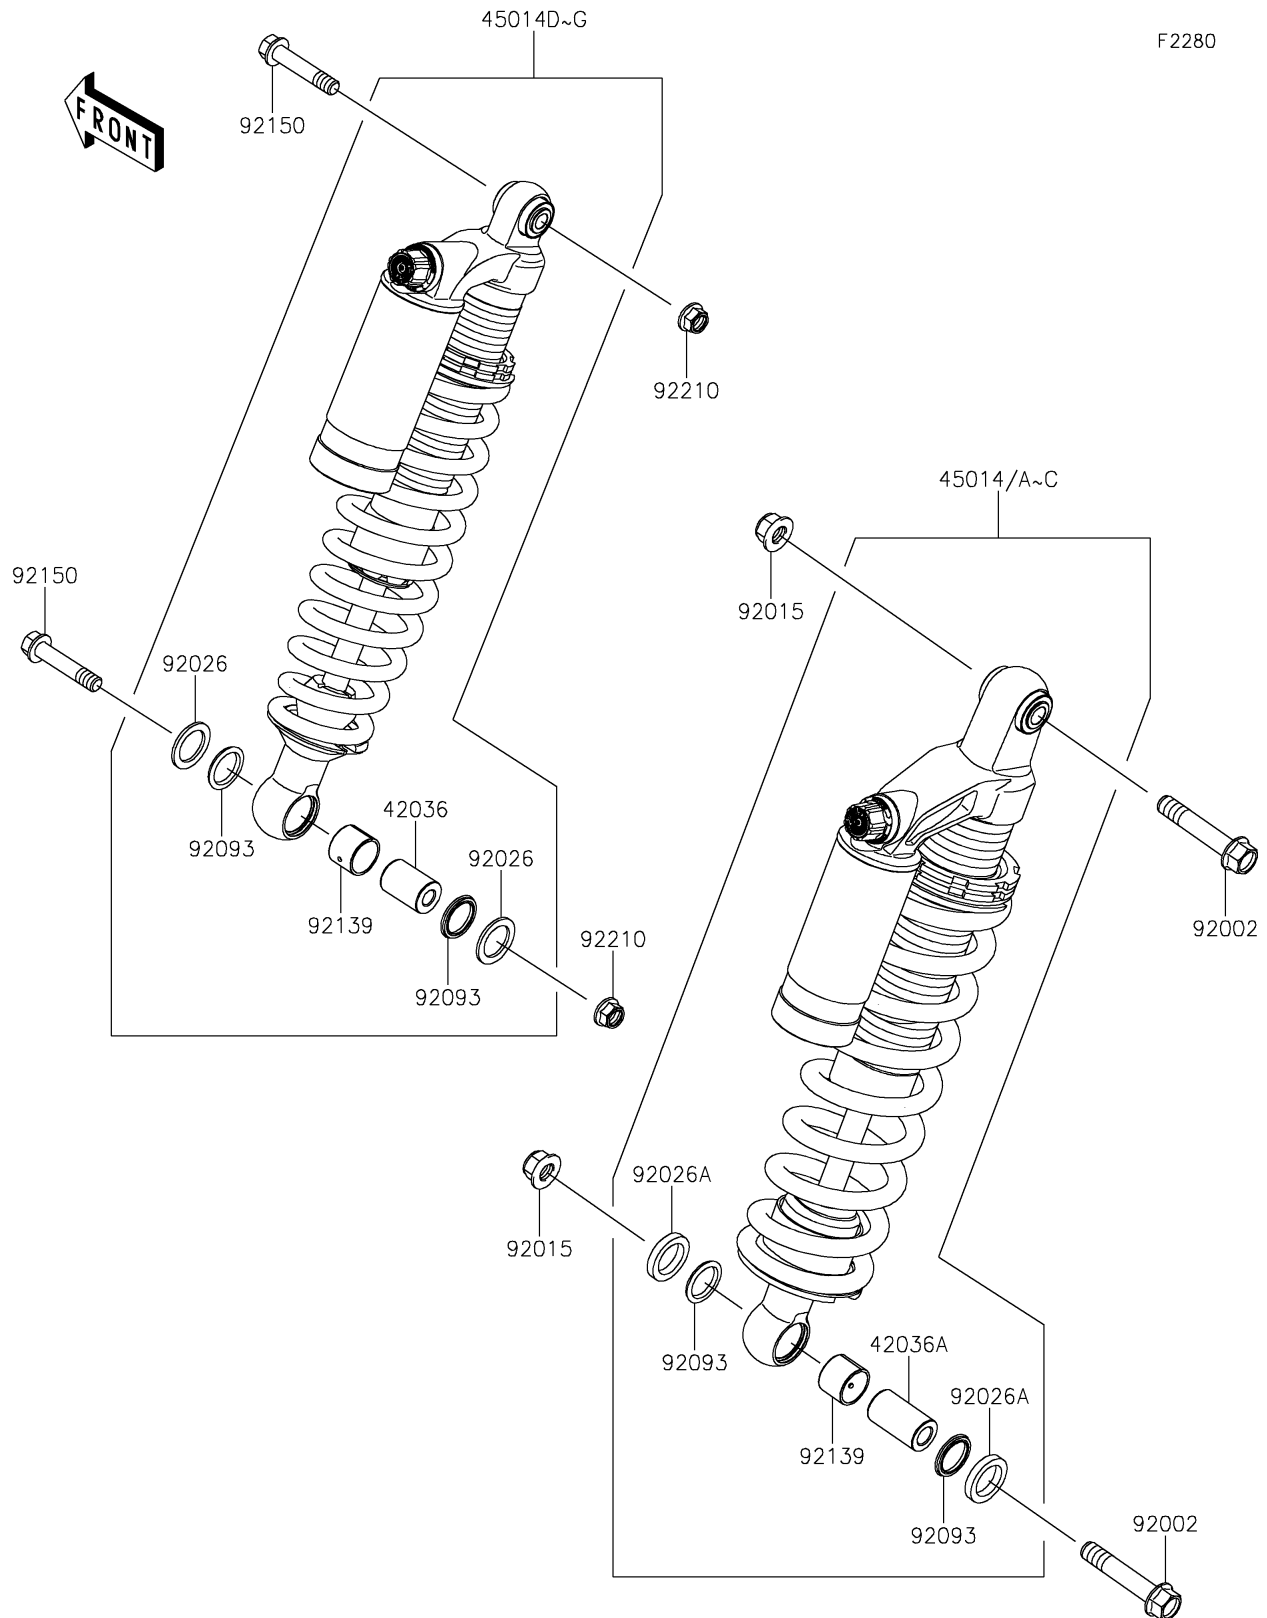

2016 TERYX®

PARTS DIAGRAM

Shock Absorber(s)

F2280

2016 TERYX®

PARTS LIST

Shock Absorber(s)

Kawasaki

Let the Good Times Roll®

ITEM NAME

PART NUMBER

QUANTITY
