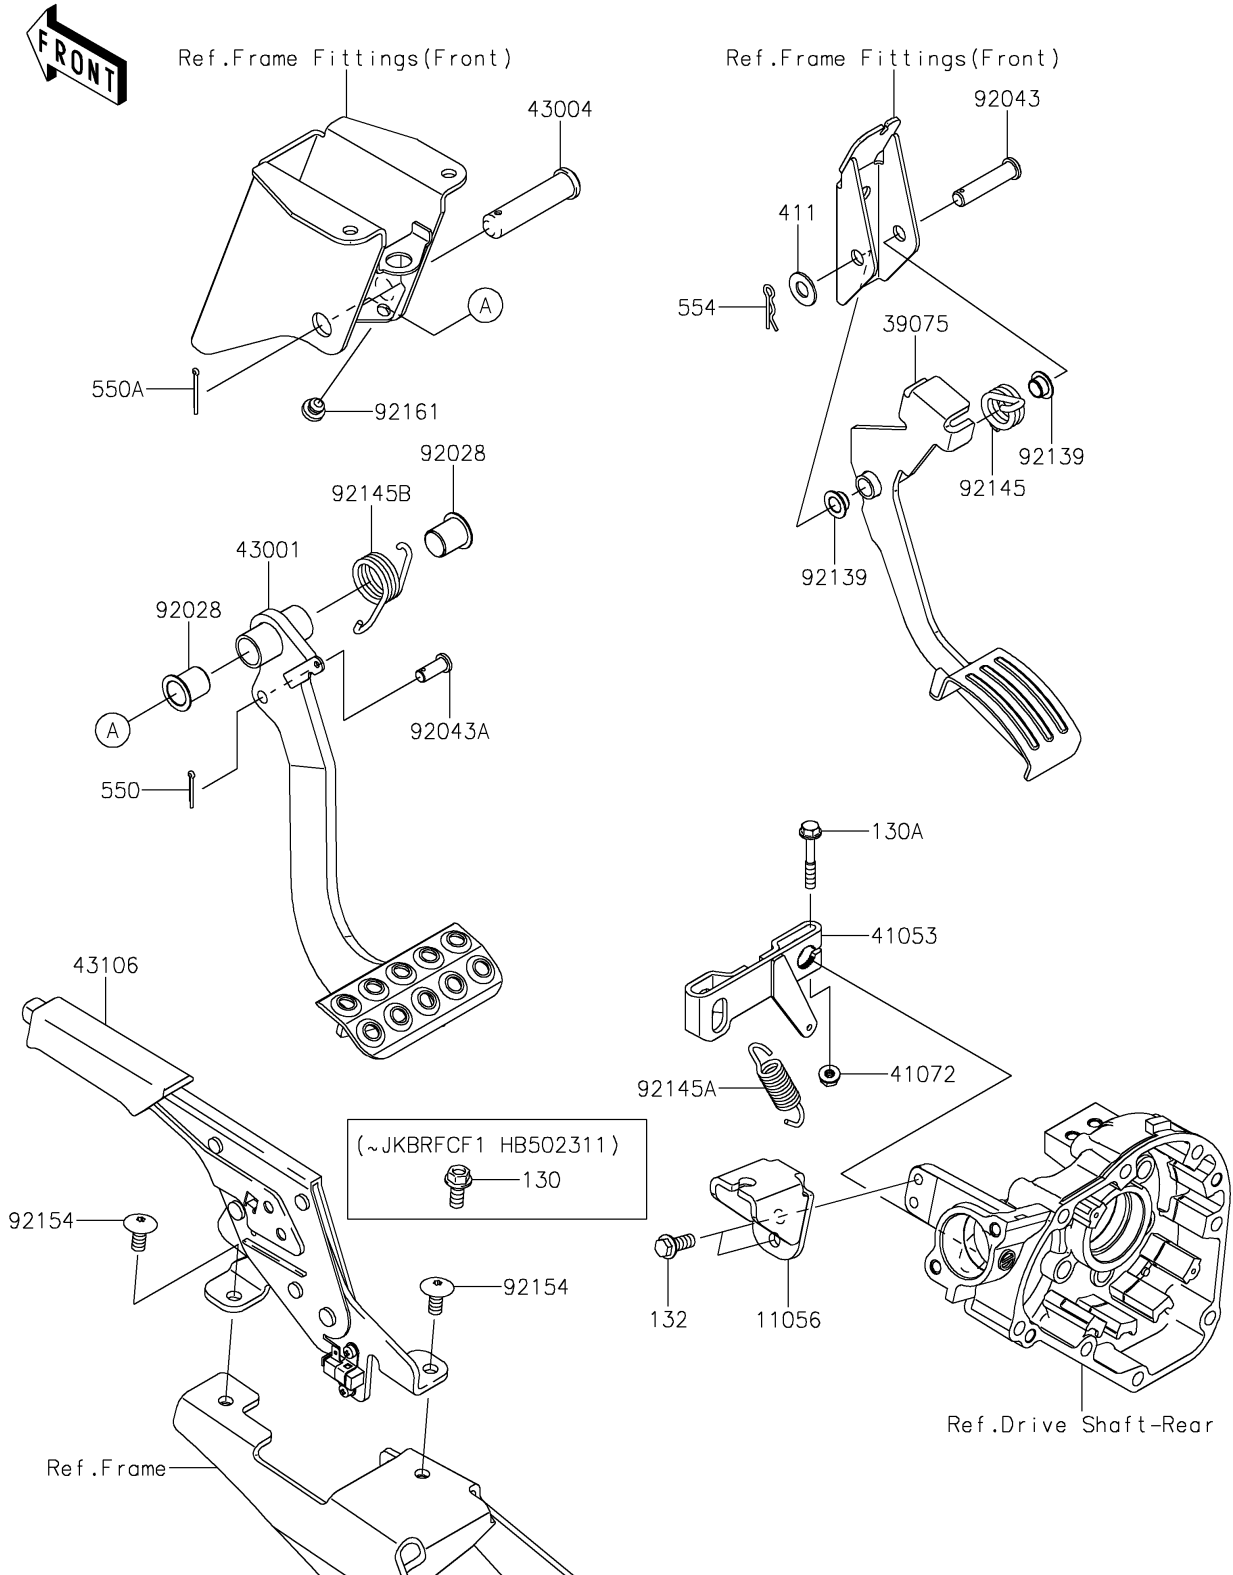

2016 TERYX[®]

PARTS DIAGRAM

Brake Pedal/Throttle Lever

F2260

2016 TERYX®

PARTS LIST

Brake Pedal/Throttle Lever

Kawasaki

Let the Good Times Roll®

ITEM NAME

PART NUMBER

QUANTITY
