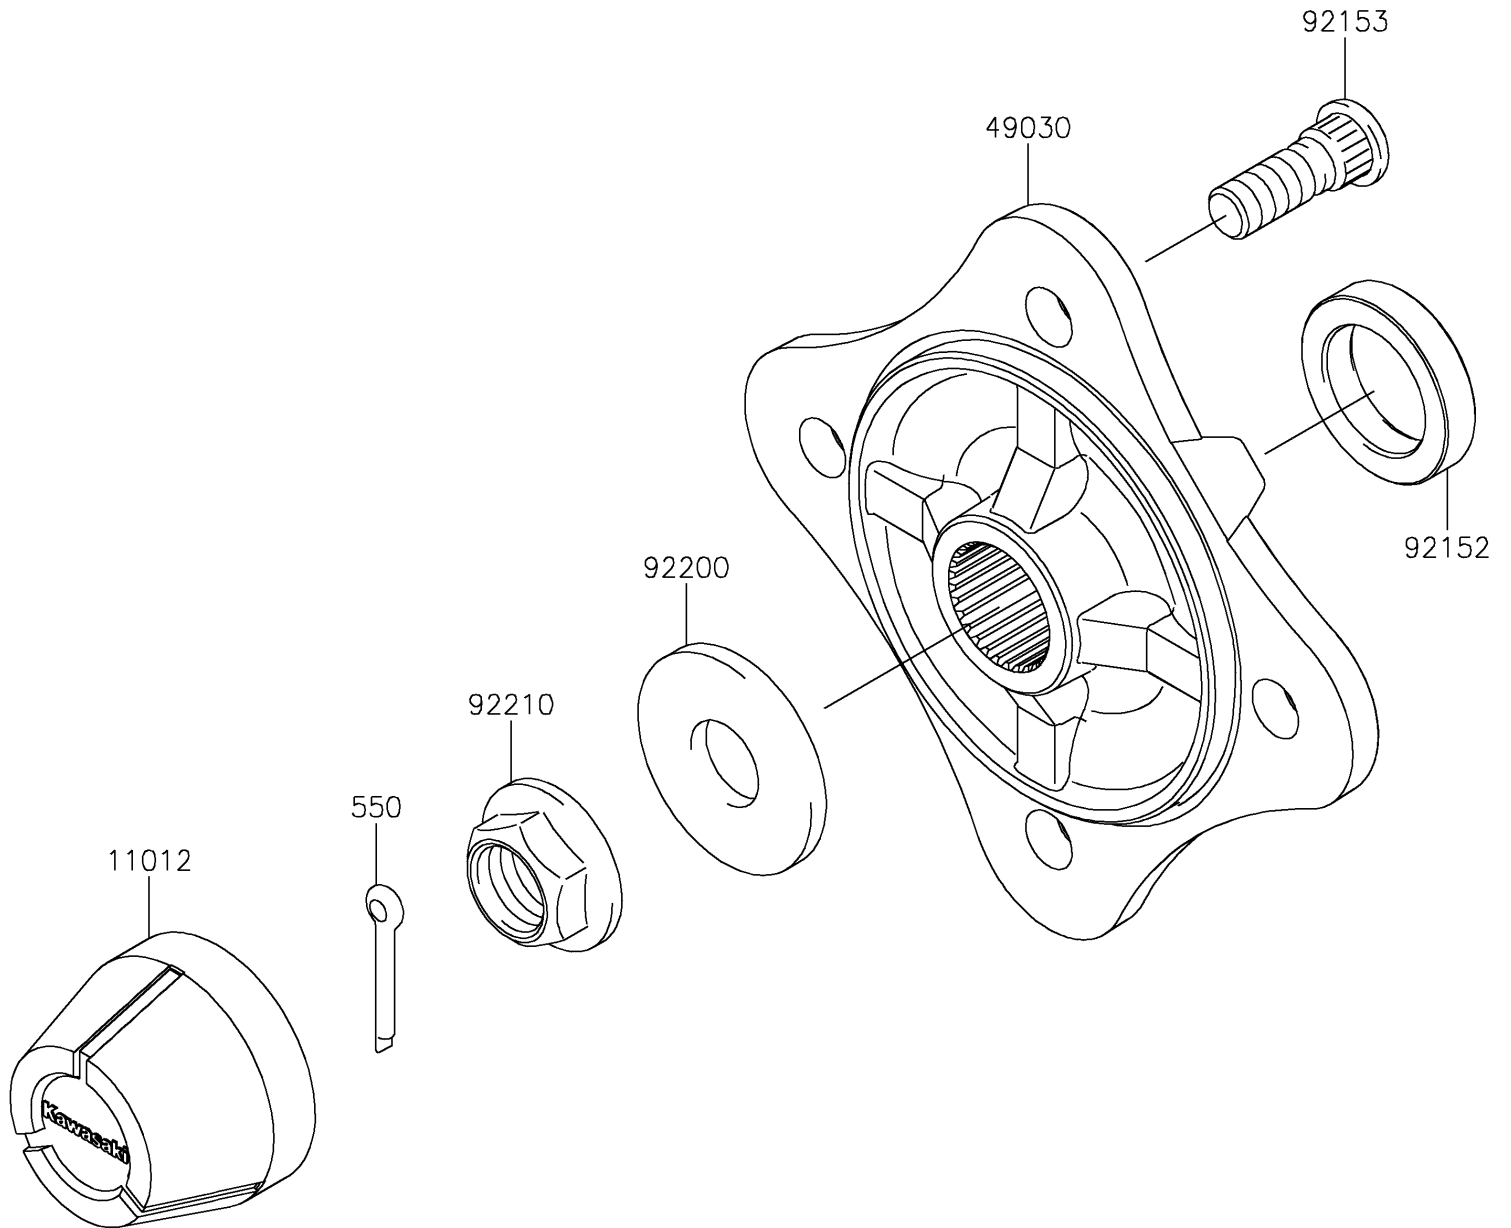

2016 TERYX®

PARTS DIAGRAM

Rear Hubs/Brakes

F2240

2016 TERYX®

PARTS LIST

Rear Hubs/Brakes

Kawasaki

Let the Good Times Roll®

ITEM NAME

PART NUMBER

QUANTITY
