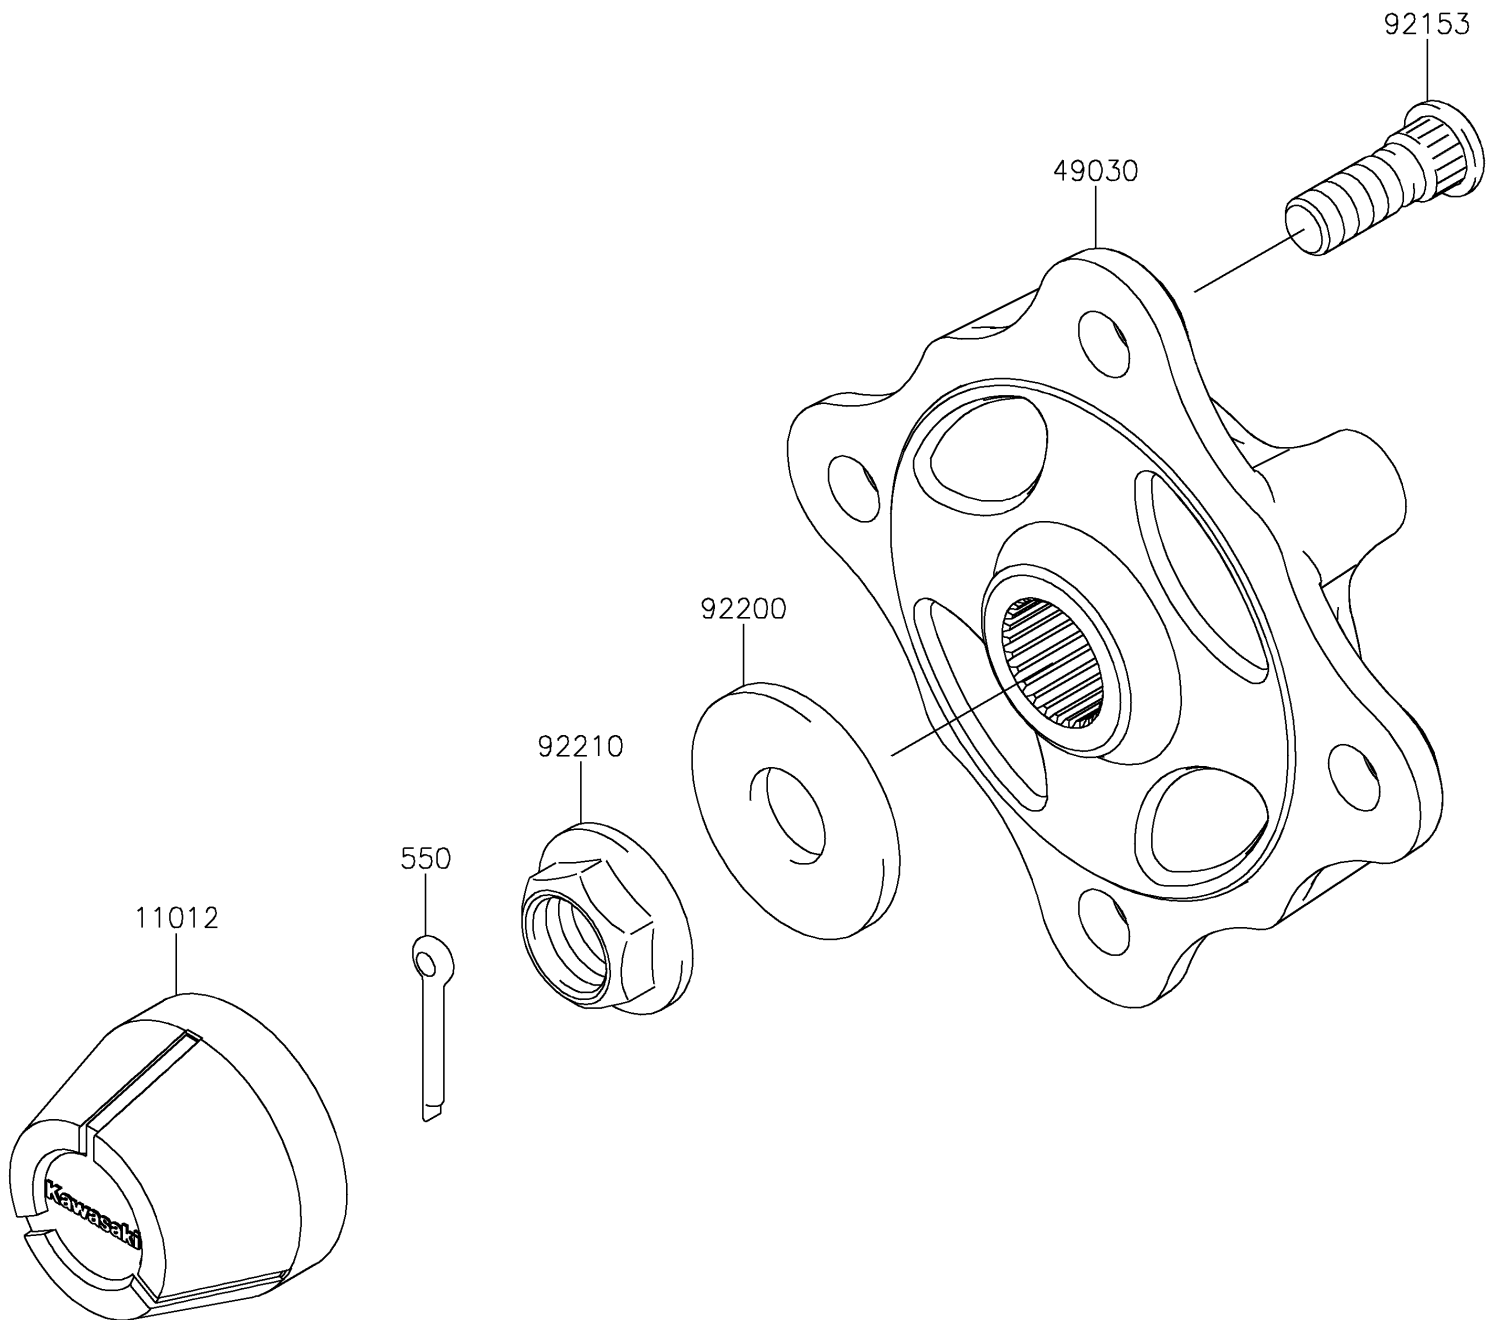

2016 TERYX®

PARTS DIAGRAM

Front Hubs/Brakes

F2230

2016 TERYX®

PARTS LIST

Front Hubs/Brakes

Kawasaki

Let the Good Times Roll®

ITEM NAME

PART NUMBER

QUANTITY
