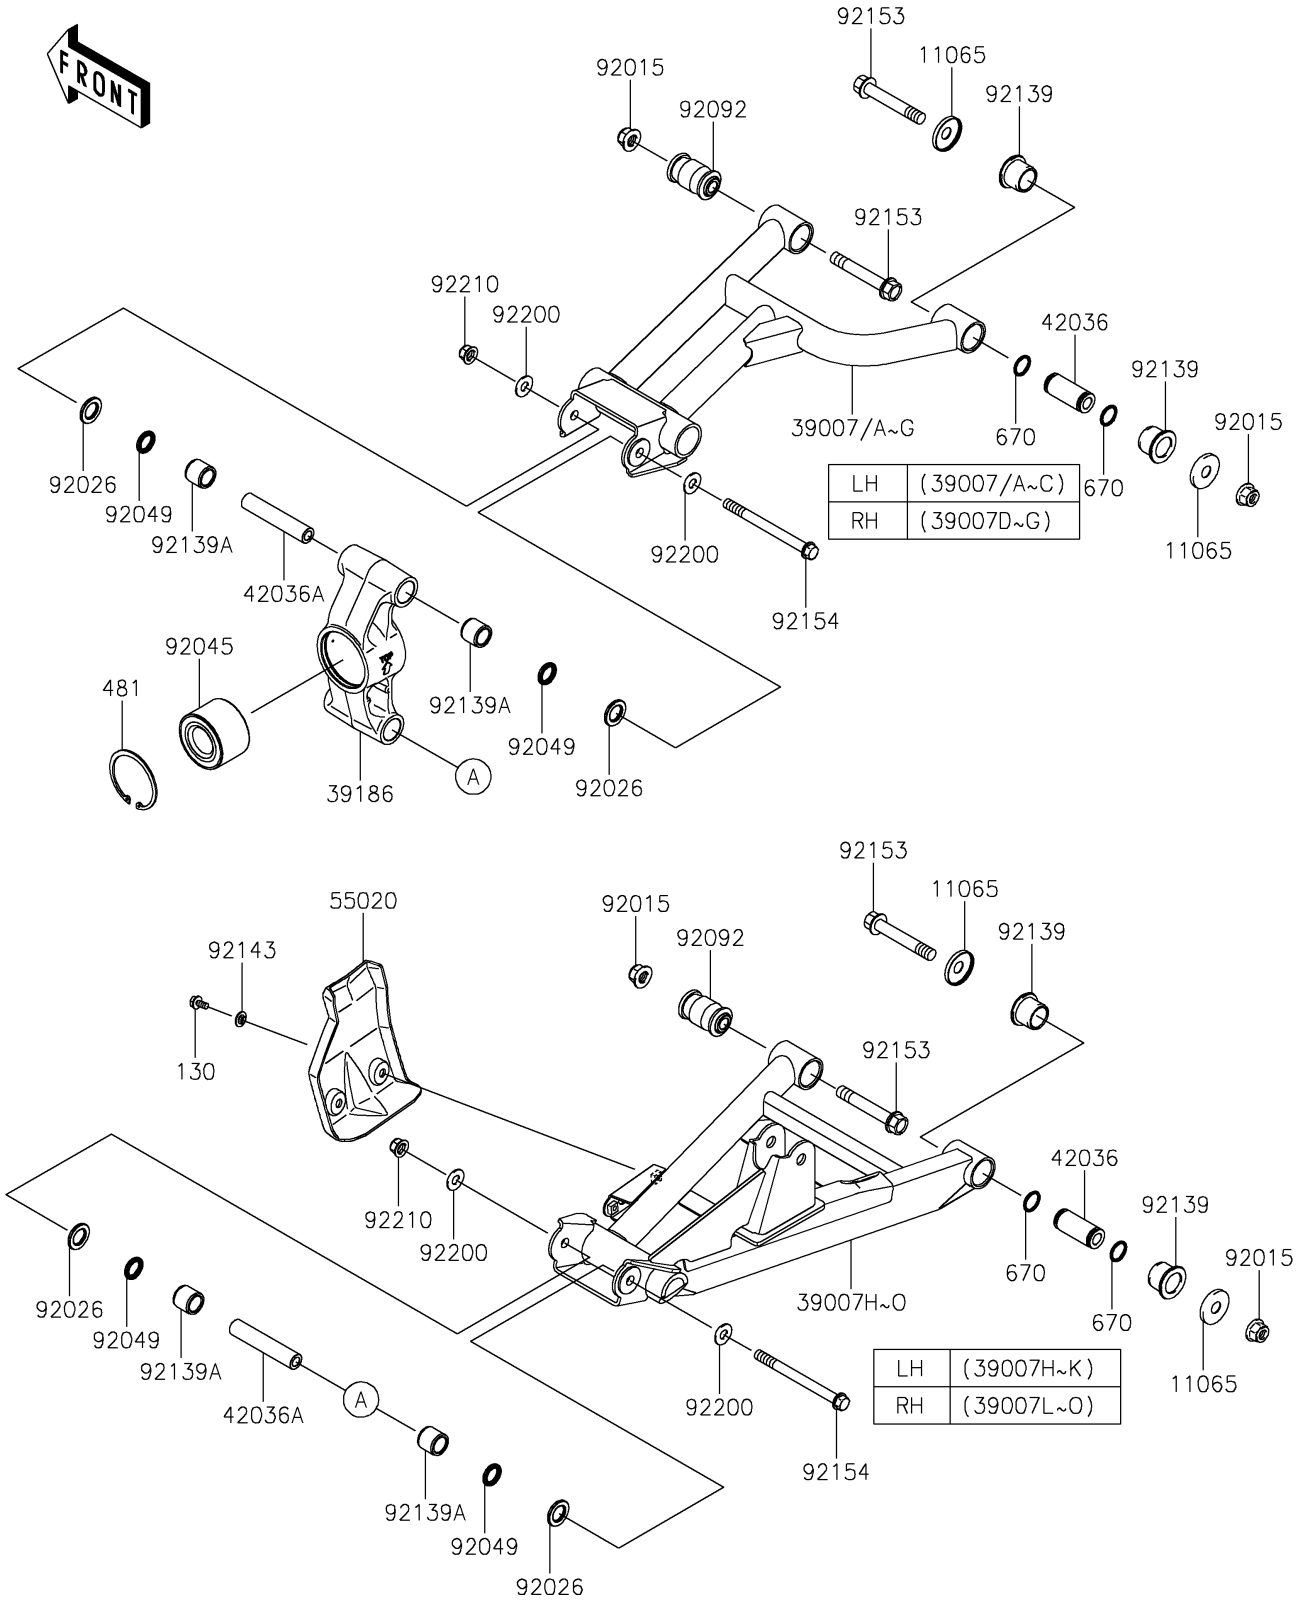

2016 TERYX®

PARTS DIAGRAM

Rear Suspension

F2153

2016 TERYX®

PARTS LIST

Rear Suspension

ITEM NAME

PART NUMBER

QUANTITY
