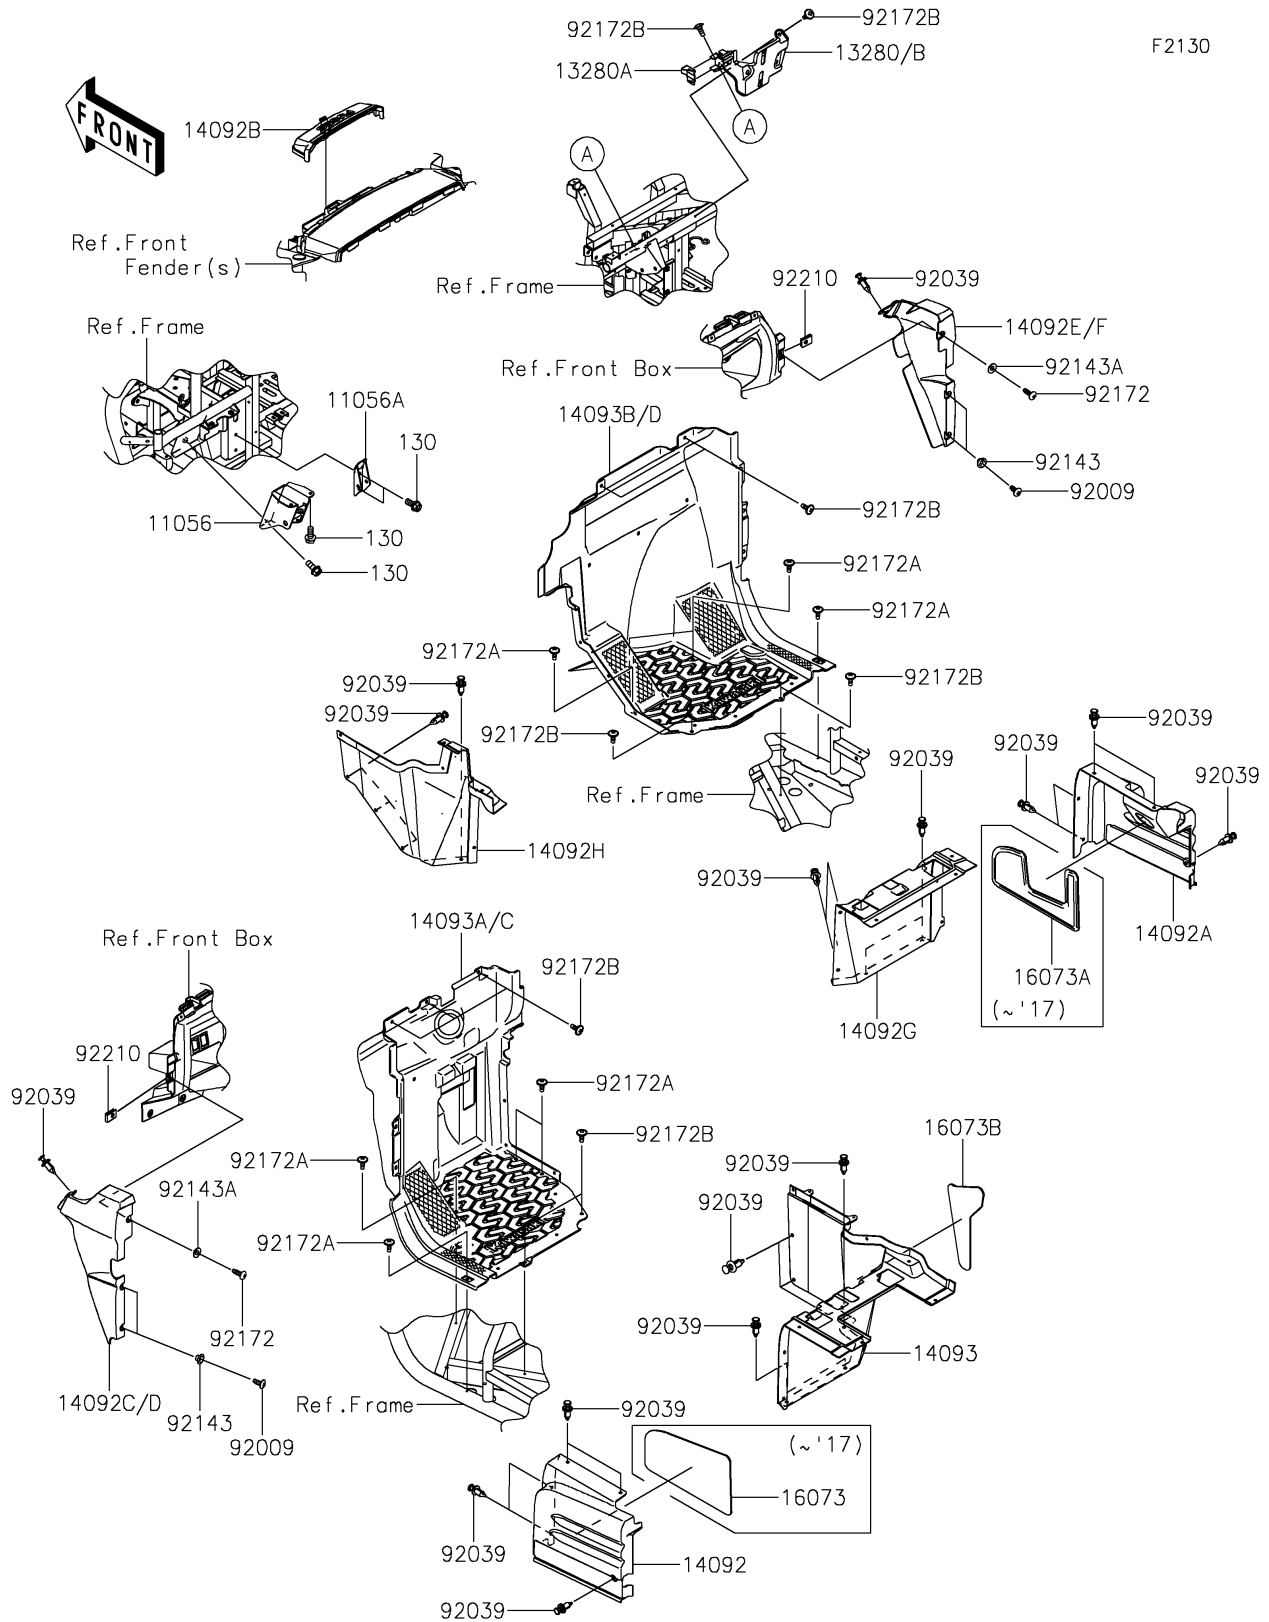

2019 TERYX®

PARTS DIAGRAM

Frame Fittings(Front)

F2130

2019 TERYX[®]

PARTS LIST

Frame Fittings(Front)

Kawasaki

Let the Good Times Roll[®]

ITEM NAME

PART NUMBER

QUANTITY
