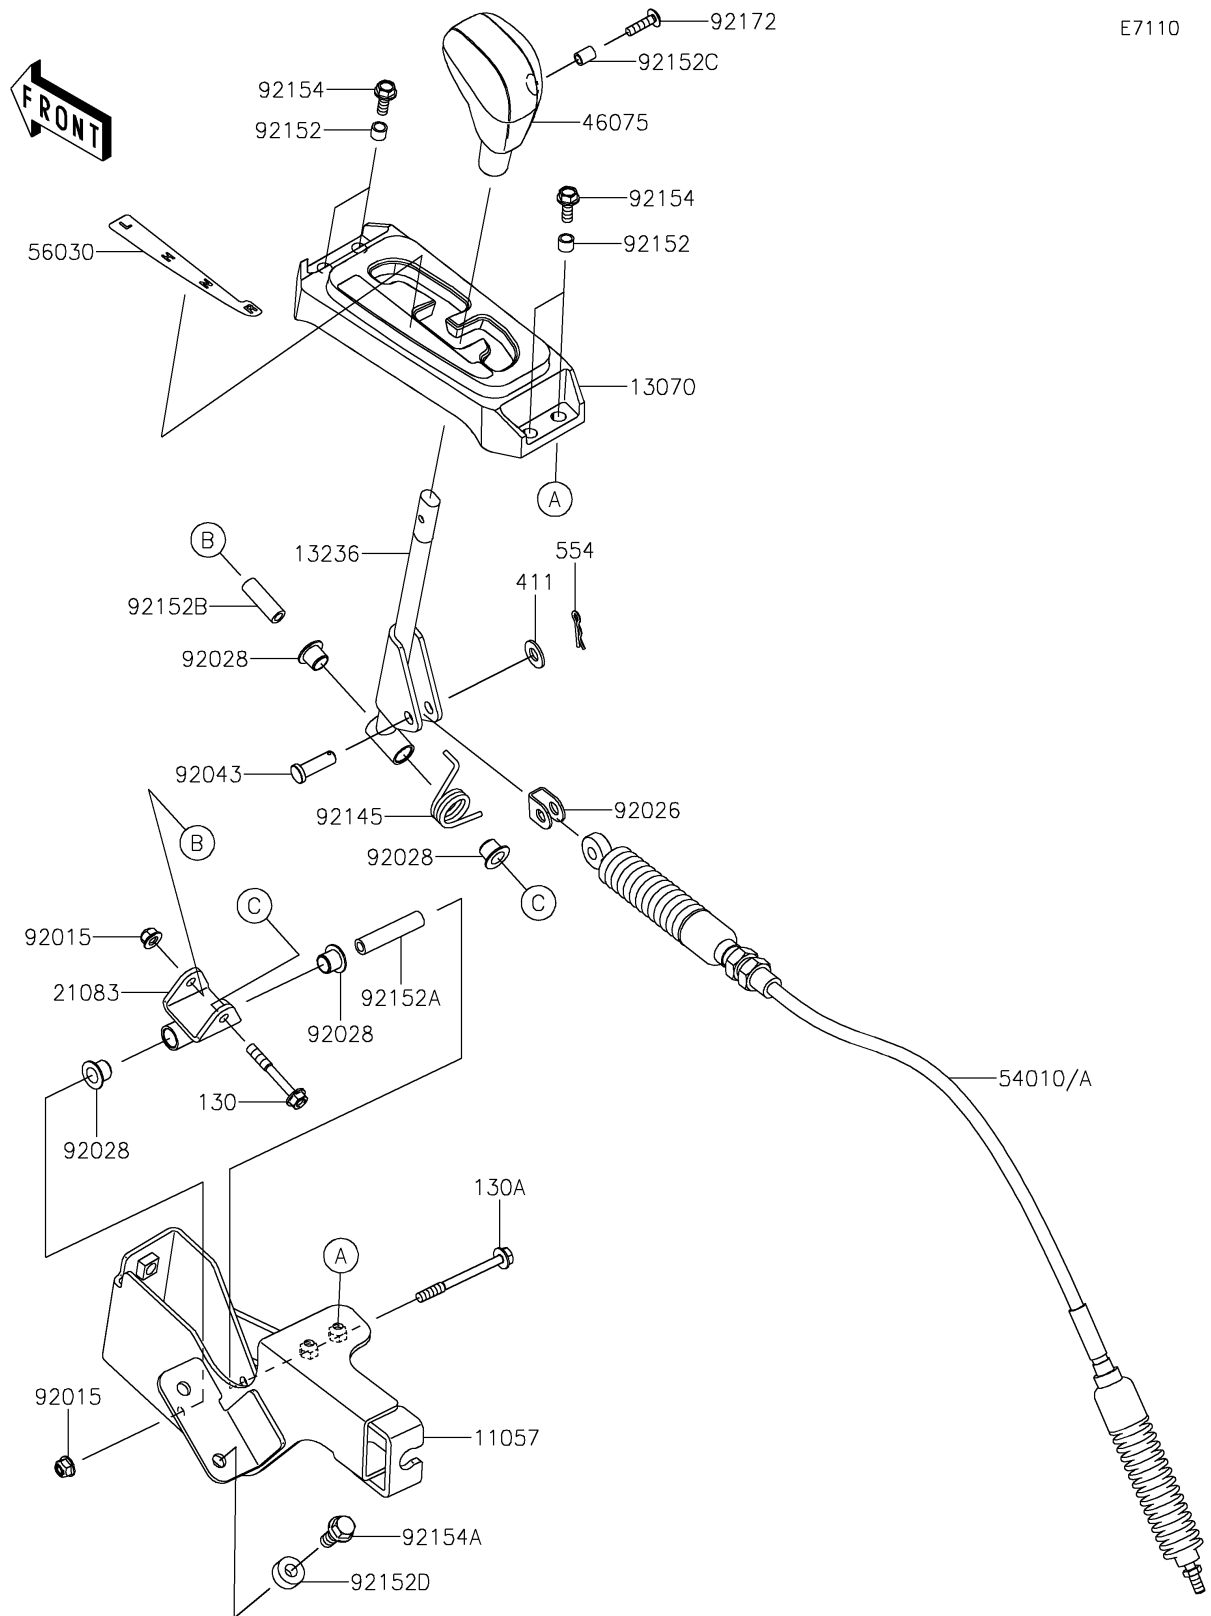

2016 TERYX[®]

PARTS DIAGRAM

Control

E7110

2016 TERYX®

PARTS LIST

Control

Kawasaki

Let the Good Times Roll®

ITEM NAME

PART NUMBER

QUANTITY
