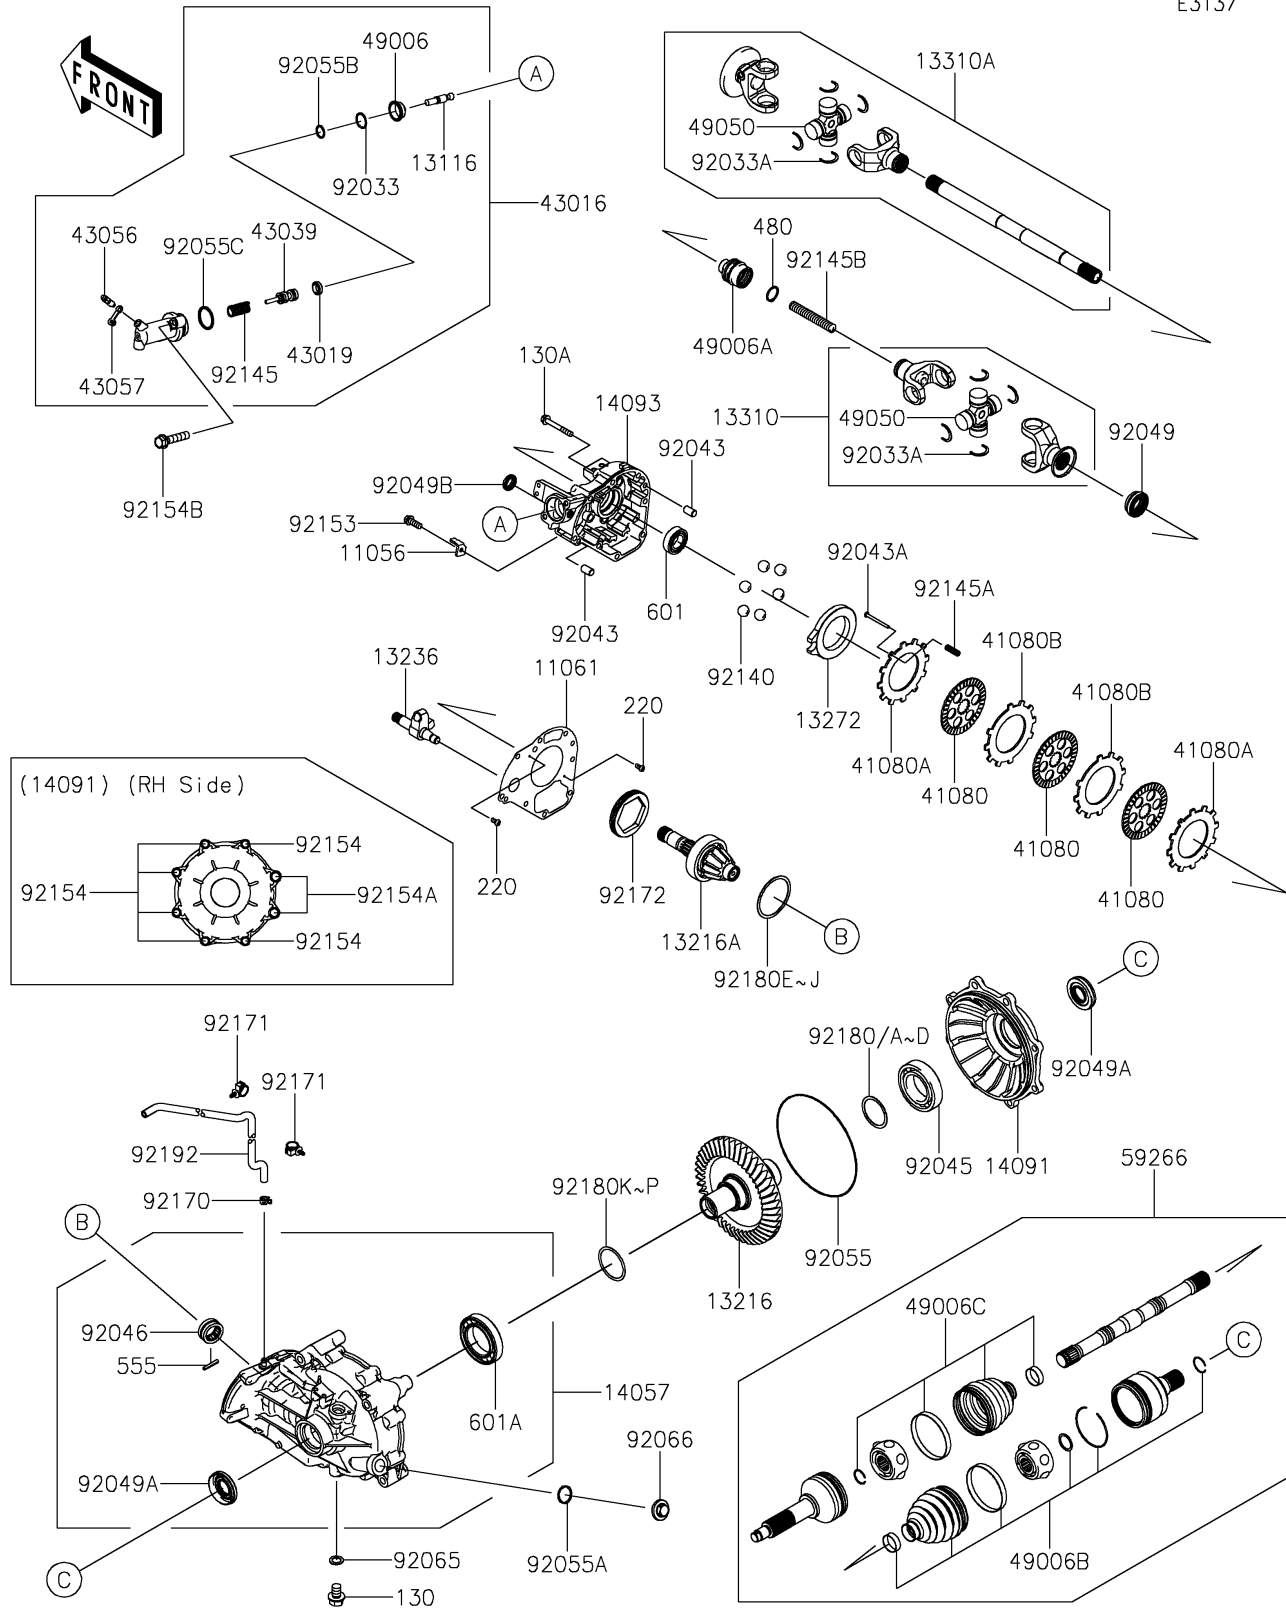

2019 TERYX®

PARTS DIAGRAM

Drive Shaft-Rear

E3137

2019 TERYX®

PARTS LIST

Drive Shaft-Rear

Kawasaki

Let the Good Times Roll®

ITEM NAME

PART NUMBER

QUANTITY
