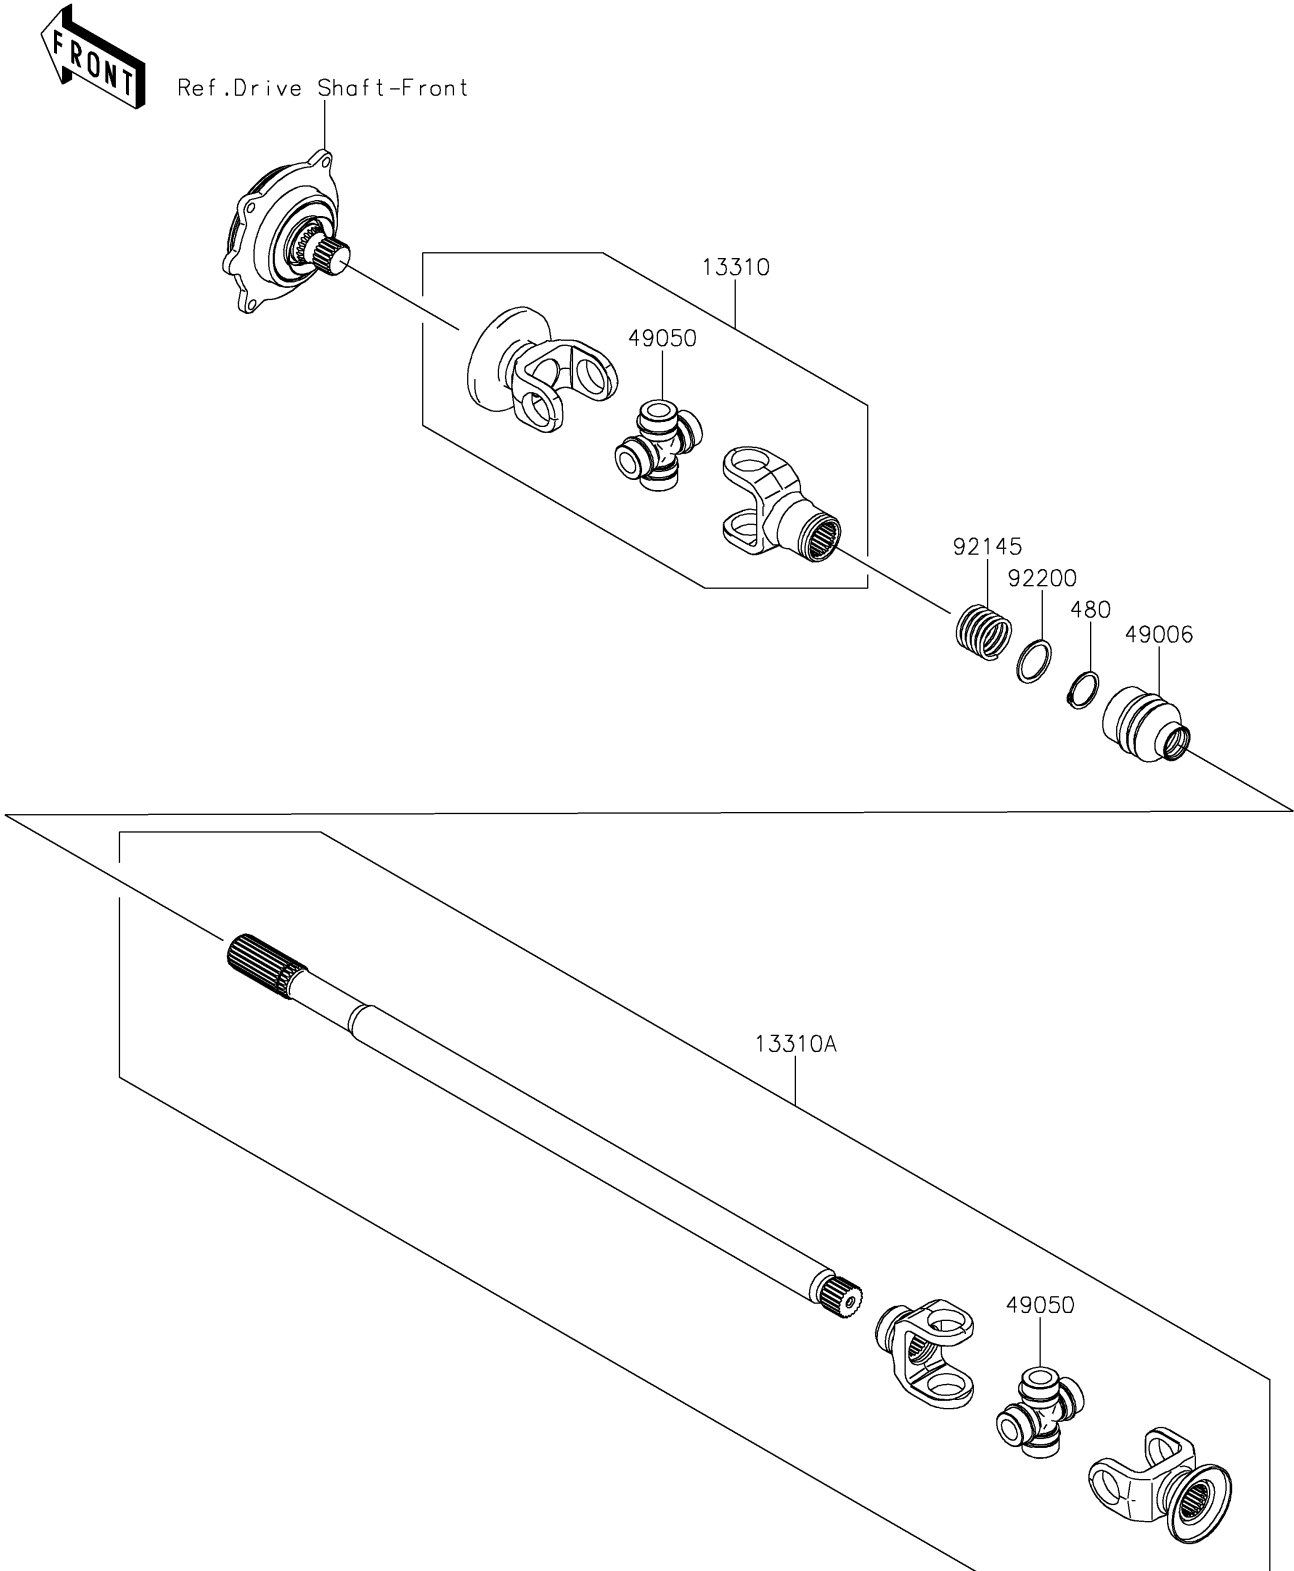

2019 TERYX[®]

PARTS DIAGRAM

Drive Shaft-Propeller

E3135

2019 TERYX®

PARTS LIST

Drive Shaft-Propeller

Kawasaki

Let the Good Times Roll®

ITEM NAME

PART NUMBER

QUANTITY
