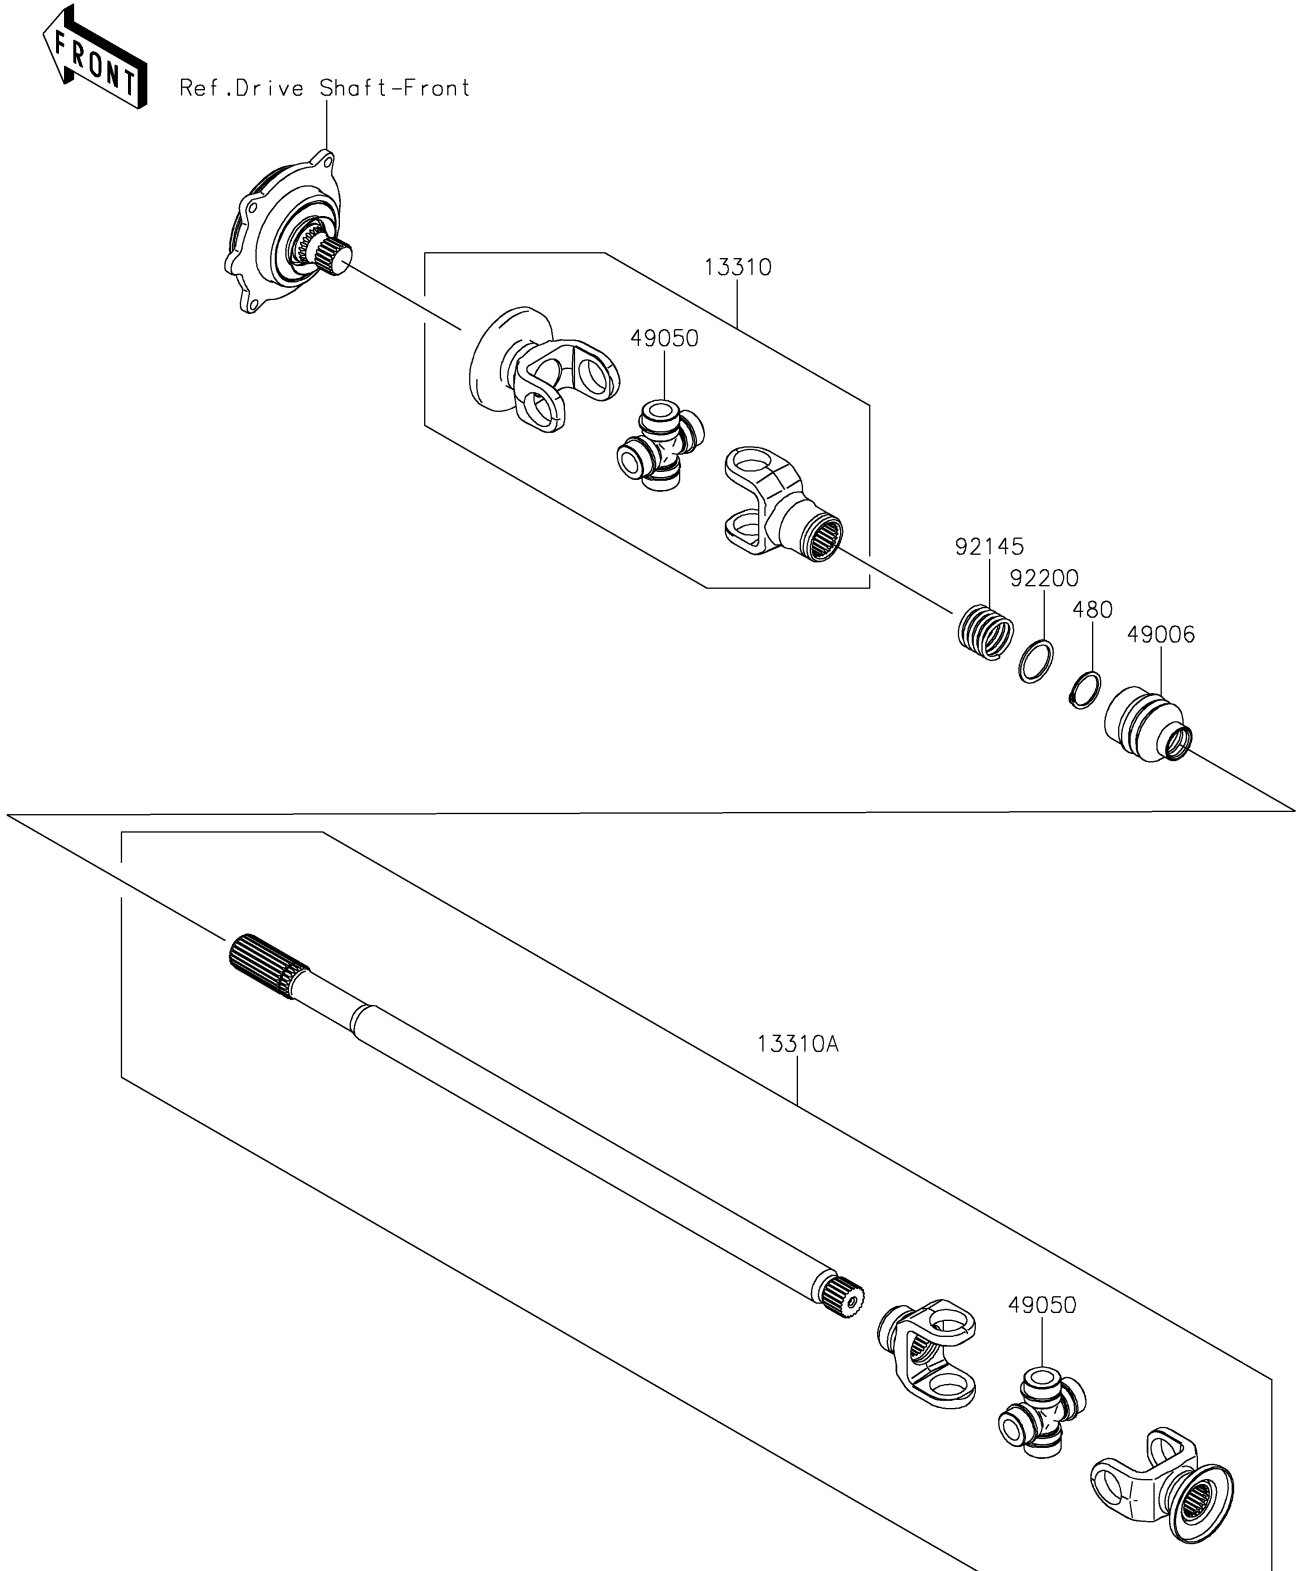

2016 TERYX[®]

PARTS DIAGRAM

Drive Shaft-Propeller

E3135

2016 TERYX®

PARTS LIST

Drive Shaft-Propeller

Kawasaki

Let the Good Times Roll®

ITEM NAME

PART NUMBER

QUANTITY
