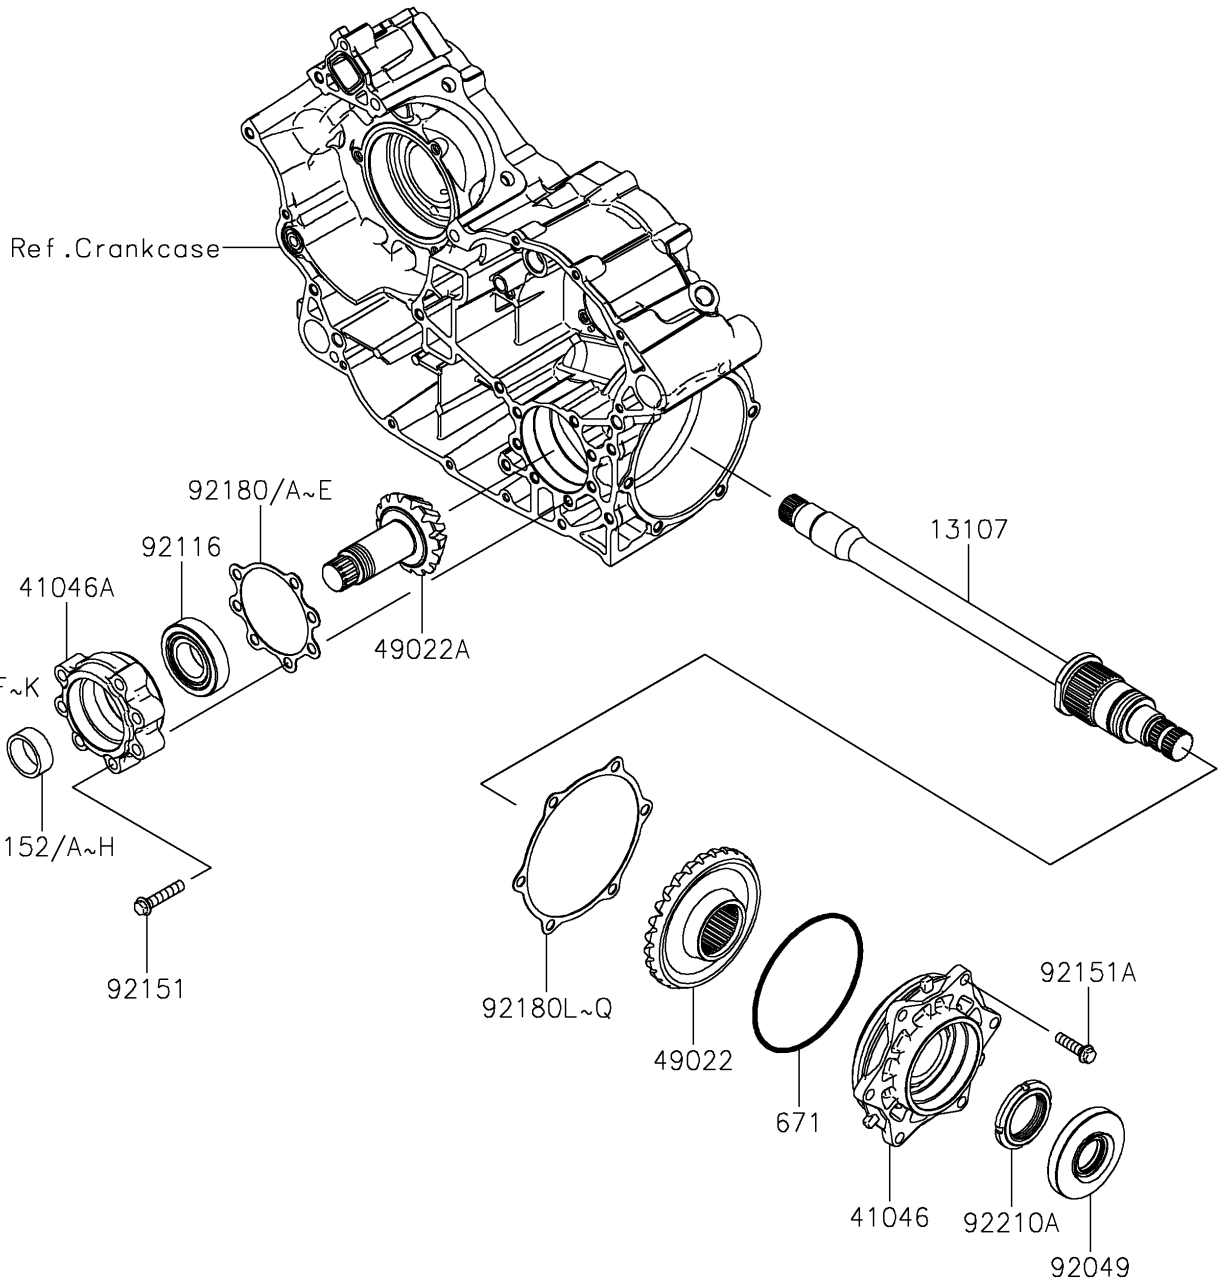

2019 TERYX®

PARTS DIAGRAM

Front Bevel Gear

E3131

2019 TERYX®

PARTS LIST

Front Bevel Gear

Kawasaki

Let the Good Times Roll®

ITEM NAME

PART NUMBER

QUANTITY
