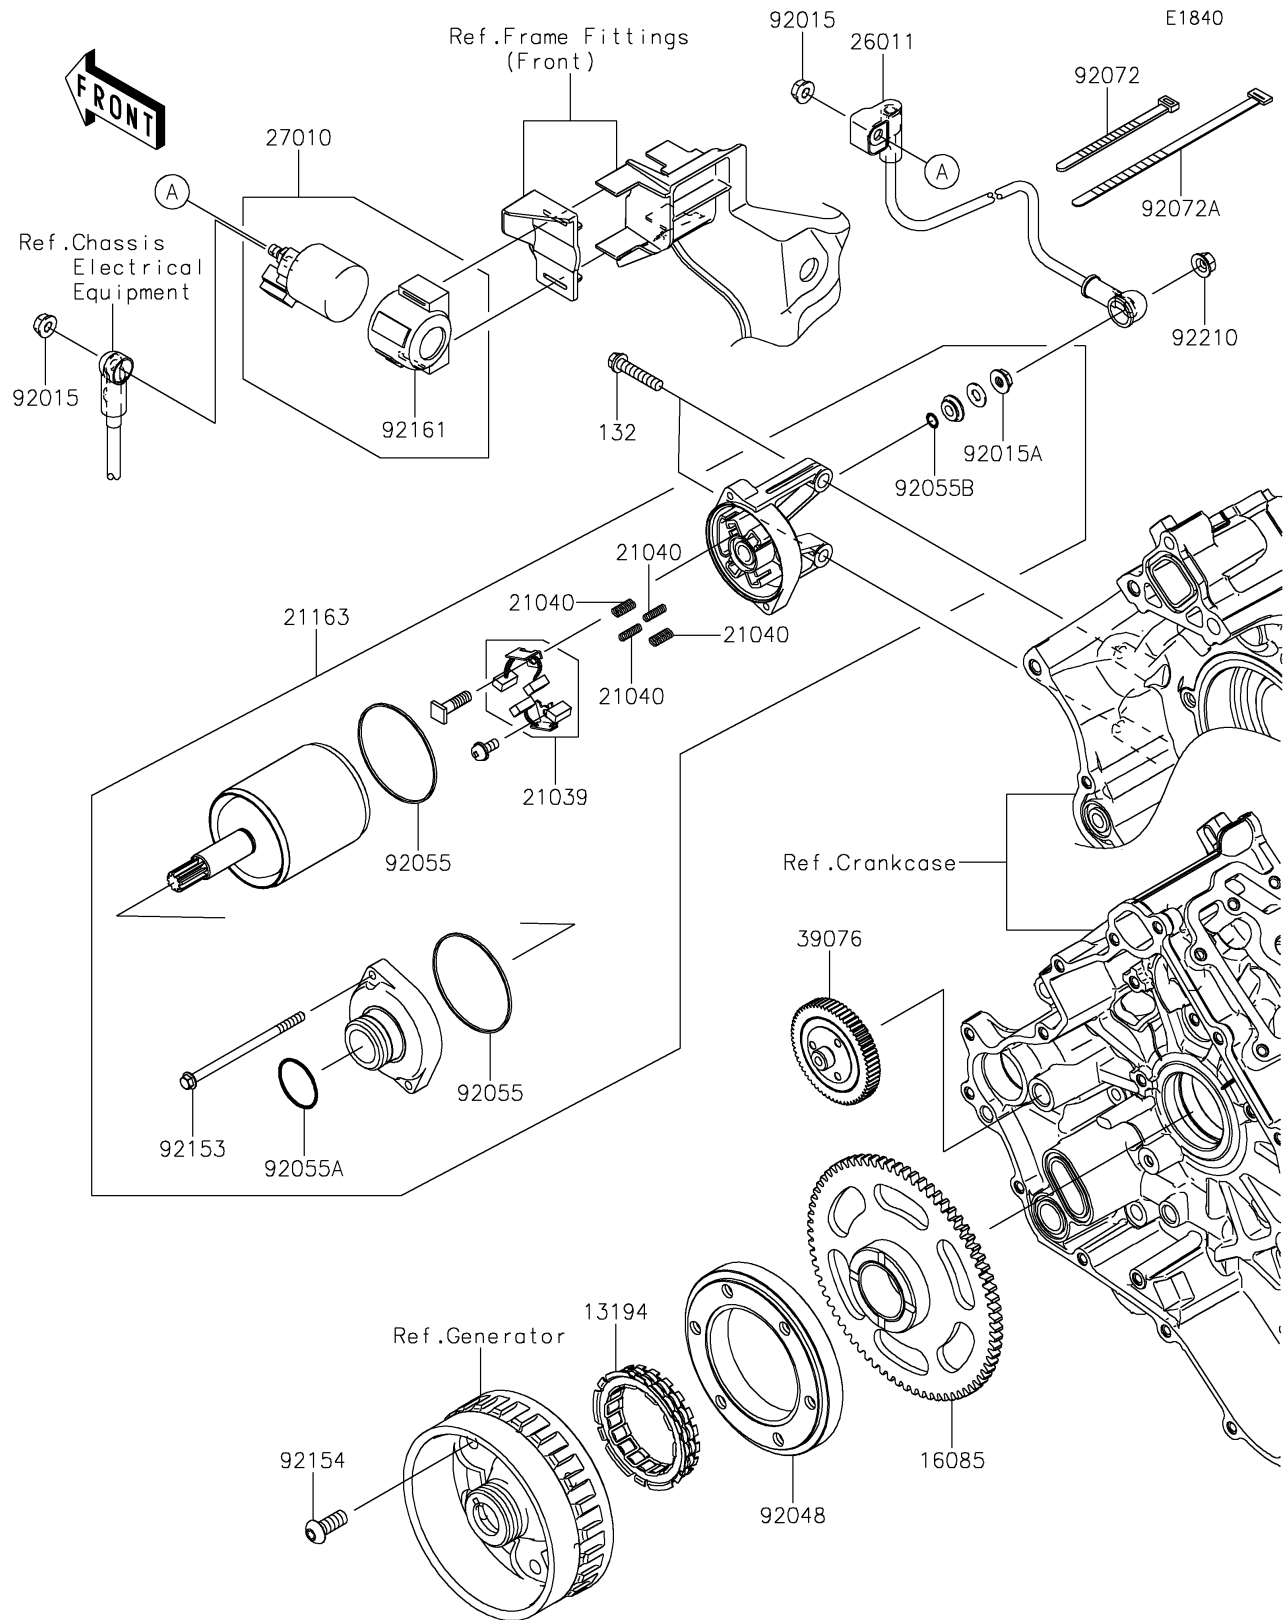

2016 TERYX[®]

PARTS DIAGRAM

Starter Motor

2016 TERYX®

PARTS LIST

Starter Motor

Kawasaki

Let the Good Times Roll®

ITEM NAME

PART NUMBER

QUANTITY
