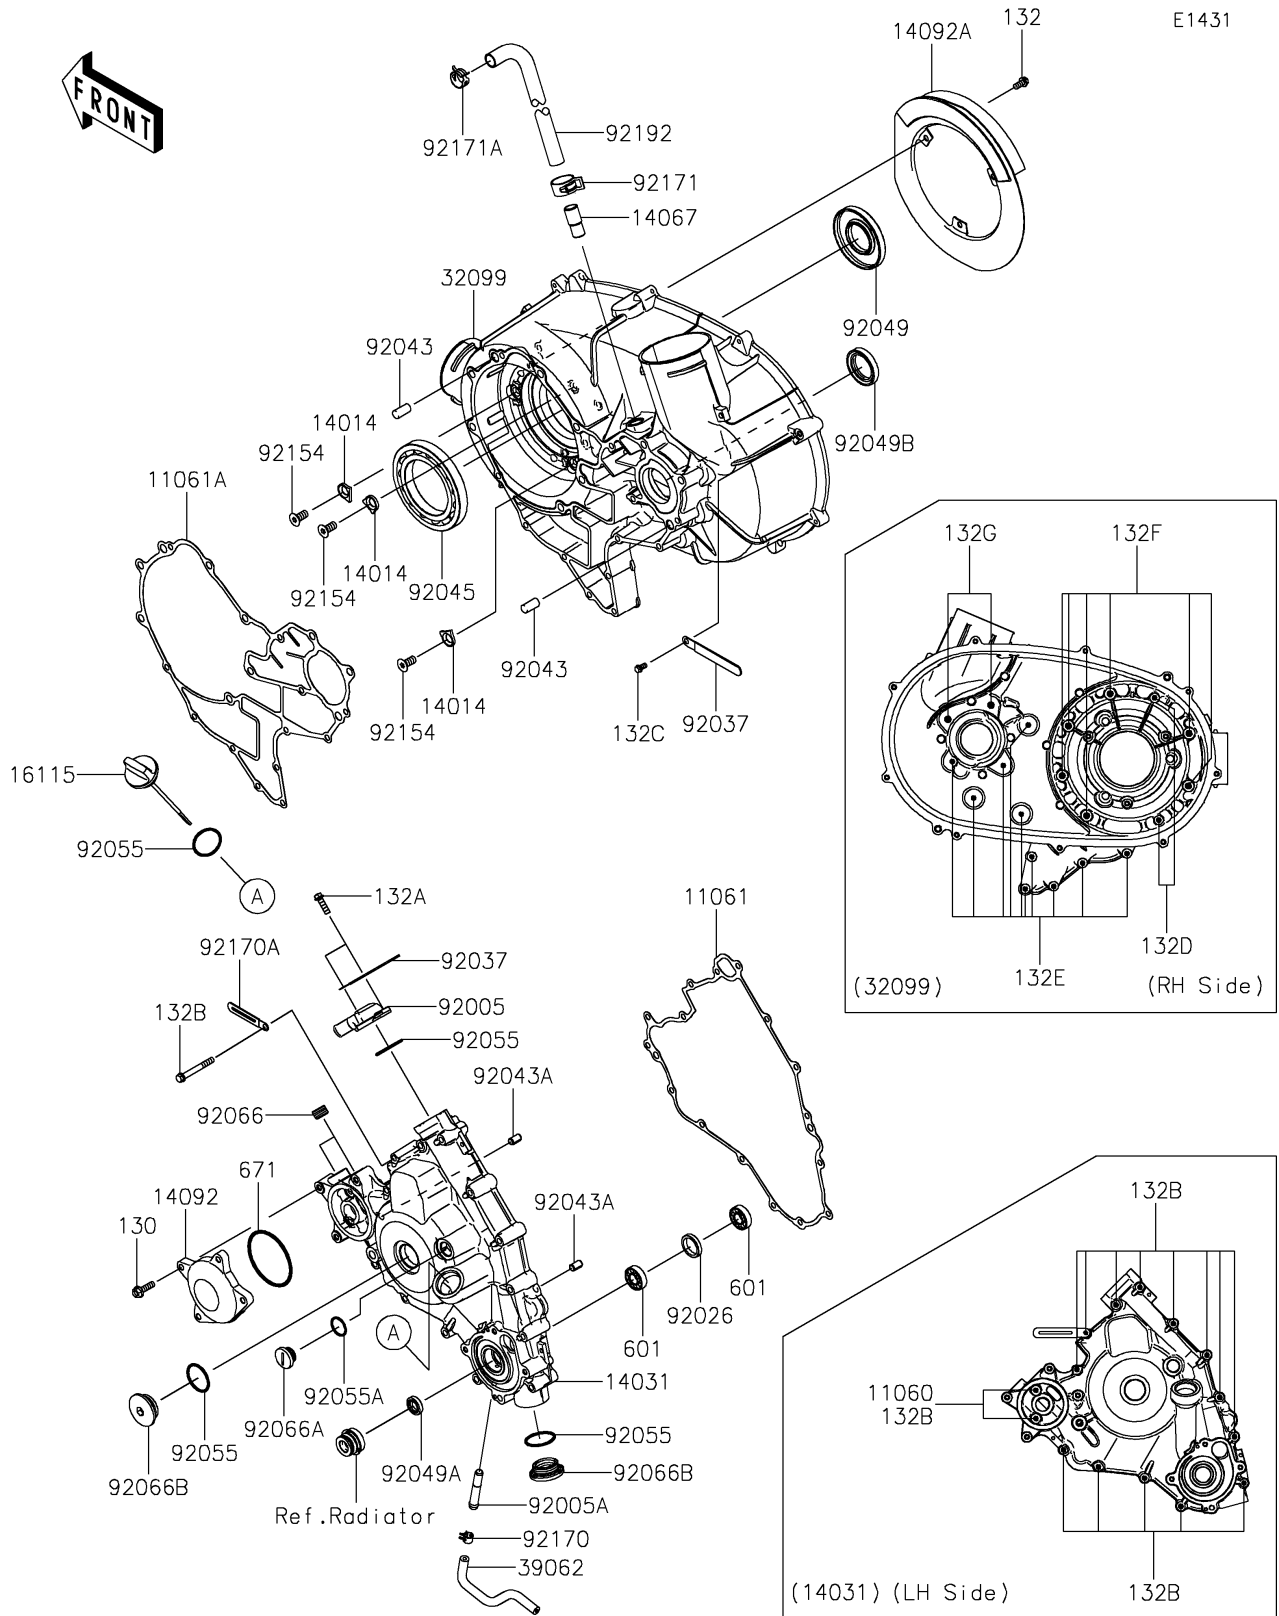

2019 TERYX®

PARTS DIAGRAM

Engine Cover(s)

2019 TERYX®

PARTS LIST

Engine Cover(s)

ITEM NAME	PART NUMBER	QUANTITY
GASKET,6.2X12X0.3 (Ref # 11060)	11060-1994	2
GASKET,GENERATOR COVER (Ref # 11061)	11061-0728	1
GASKET,CVT CASE (Ref # 11061A)	11061-0729	1
PLATE-POSITION (Ref # 14014)	14014-0556	3
COVER-GENERATOR (Ref # 14031)	14031-0589	1
FITTING,BREATHER (Ref # 14067)	14067-006	1
COVER,OIL COOLER (Ref # 14092)	14092-0877	1
COVER (Ref # 14092A)	14092-1051	1
CAP-OIL FILLER (Ref # 16115)	16115-0705	1
CASE,CVT (Ref # 32099)	32099-0770	1
HOSE-COOLING,DRAIN (Ref # 39062)	39062-0598	1
FITTING (Ref # 92005)	92005-0712	1
FITTING (Ref # 92005A)	92005-1264	1
SPACER,22X28X5 (Ref # 92026)	92026-0711	1
CLAMP (Ref # 92037)	92037-1993	2
PIN,10X20 (Ref # 92043)	92043-0142	2
PIN,6.2X8X14 (Ref # 92043A)	92043-1263	2
BEARING-BALL,16014CS45 (Ref # 92045)	92045-0709	1
SEAL-OIL,35X77X9 (Ref # 92049)	92049-0713	1
SEAL-OIL,12X22X5 (Ref # 92049A)	92049-0783	1
SEAL-OIL,HTC 30X45X8 (Ref # 92049B)	92049-1575	1
RING-O,31.2X2.4 (Ref # 92055)	92055-0724	4
RING-O,20X2 (Ref # 92055A)	92055-1146	1
PLUG,PT3/8X10 (Ref # 92066)	92066-0003	2
PLUG,COVER (Ref # 92066A)	92066-0011	1
PLUG (Ref # 92066B)	92066-0712	2
BOLT,FLAT,8X13.6 (Ref # 92154)	92154-0978	3
CLAMP (Ref # 92170)	92170-1493	1
CLAMP (Ref # 92170A)	92170-1514	1

2019 TERYX®

PARTS LIST

Engine Cover(s)

ITEM NAME	PART NUMBER	QUANTITY
CLAMP (Ref # 92171)	92171-0329	1
CLAMP (Ref # 92171A)	92171-1277	1
TUBE,BREATHER (Ref # 92192)	92192-0945	1
BOLT-FLANGED,6X22 (Ref # 130)	130CA0622	4
BOLT-FLANGED-SMALL,6X12 (Ref # 132)	132BA0612	3
BOLT-FLANGED-SMALL,6X20 (Ref # 132A)	132BA0620	2
BOLT-FLANGED-SMALL,6X50 (Ref # 132B)	132BA0650	15
BOLT-FLANGED-SMALL,6X12 (Ref # 132C)	132BD0612	1
BOLT-FLANGED-SMALL,6X30 (Ref # 132D)	132BD0630	2
BOLT-FLANGED-SMALL,6X45 (Ref # 132E)	132BD0645	10
BOLT-FLANGED-SMALL,8X35 (Ref # 132F)	132BD0835	6
BOLT-FLANGED-SMALL,8X50 (Ref # 132G)	132BD0850	2
BEARING-BALL (Ref # 601)	601A6001	2
O RING,65MM (Ref # 671)	671B2565	1