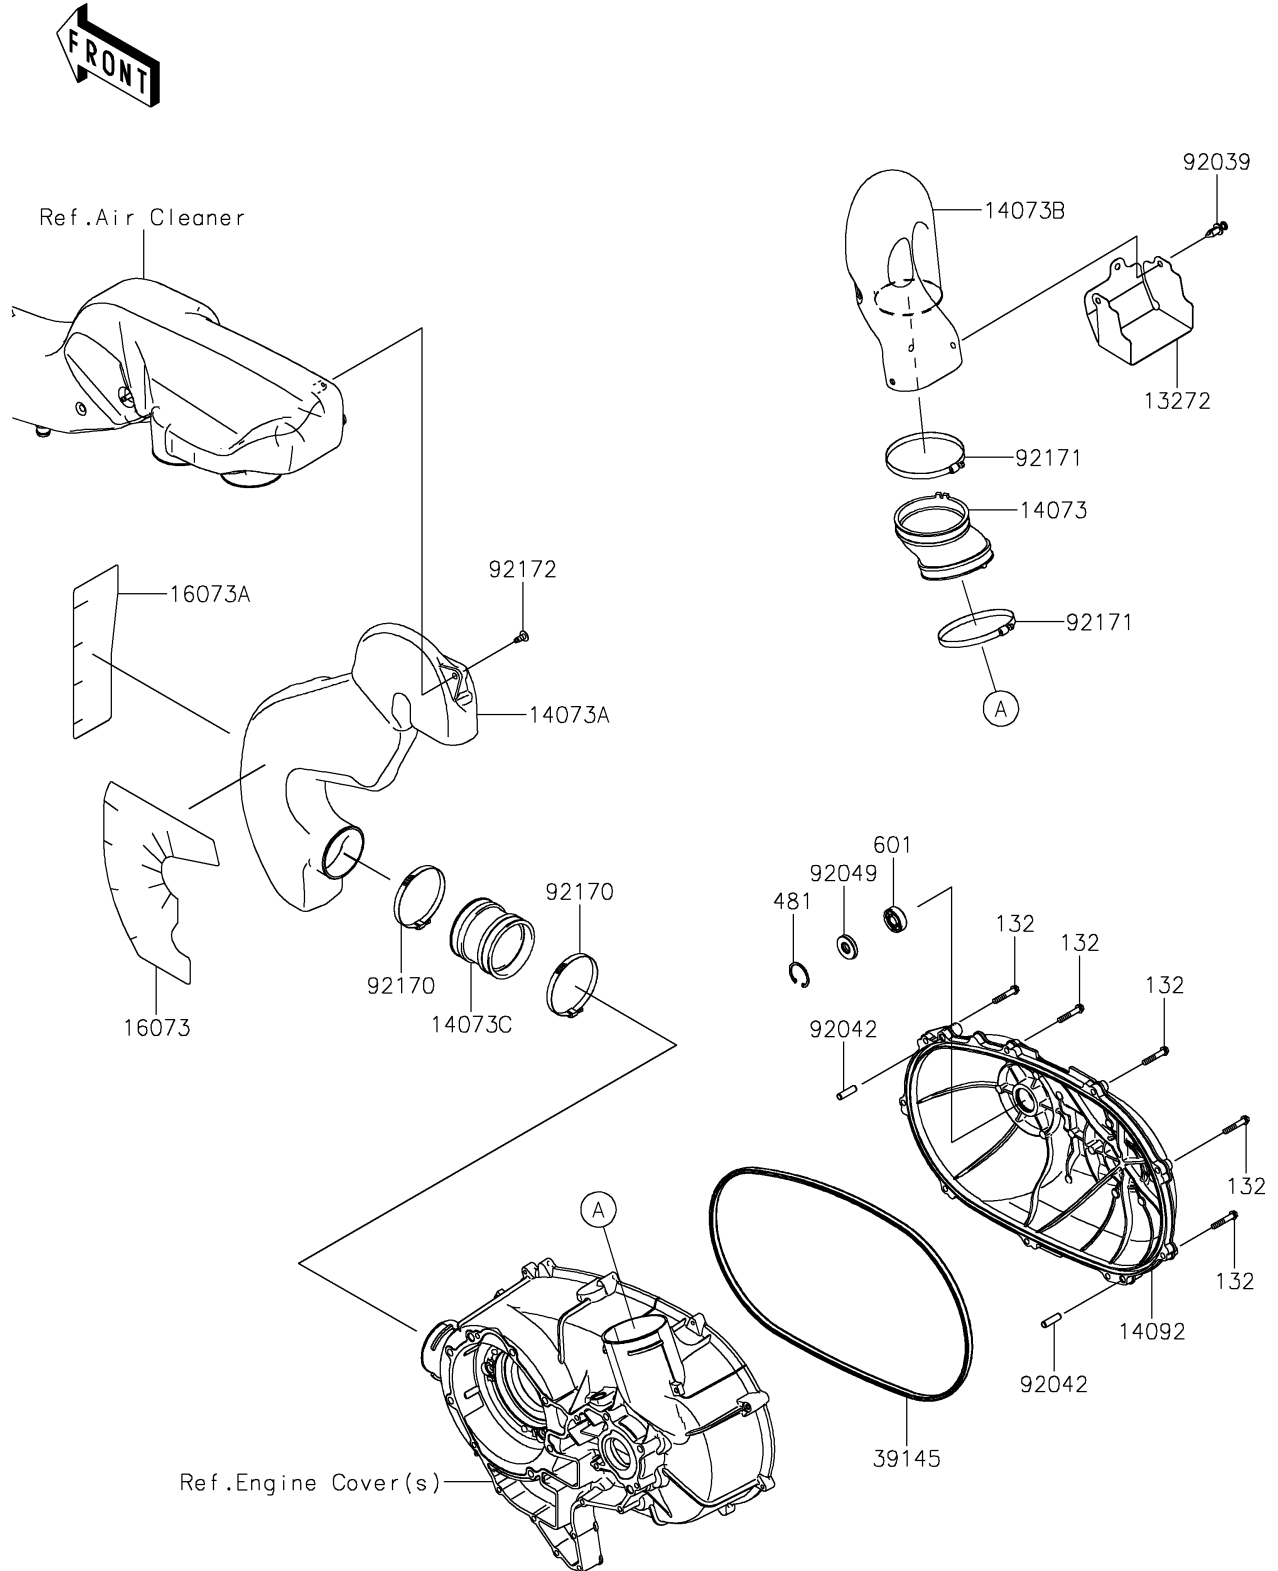

2016 TERYX[®]

PARTS DIAGRAM

Converter Cover

E1393

2016 TERYX®

PARTS LIST

Converter Cover

Kawasaki

Let the Good Times Roll®

ITEM NAME

PART NUMBER

QUANTITY
