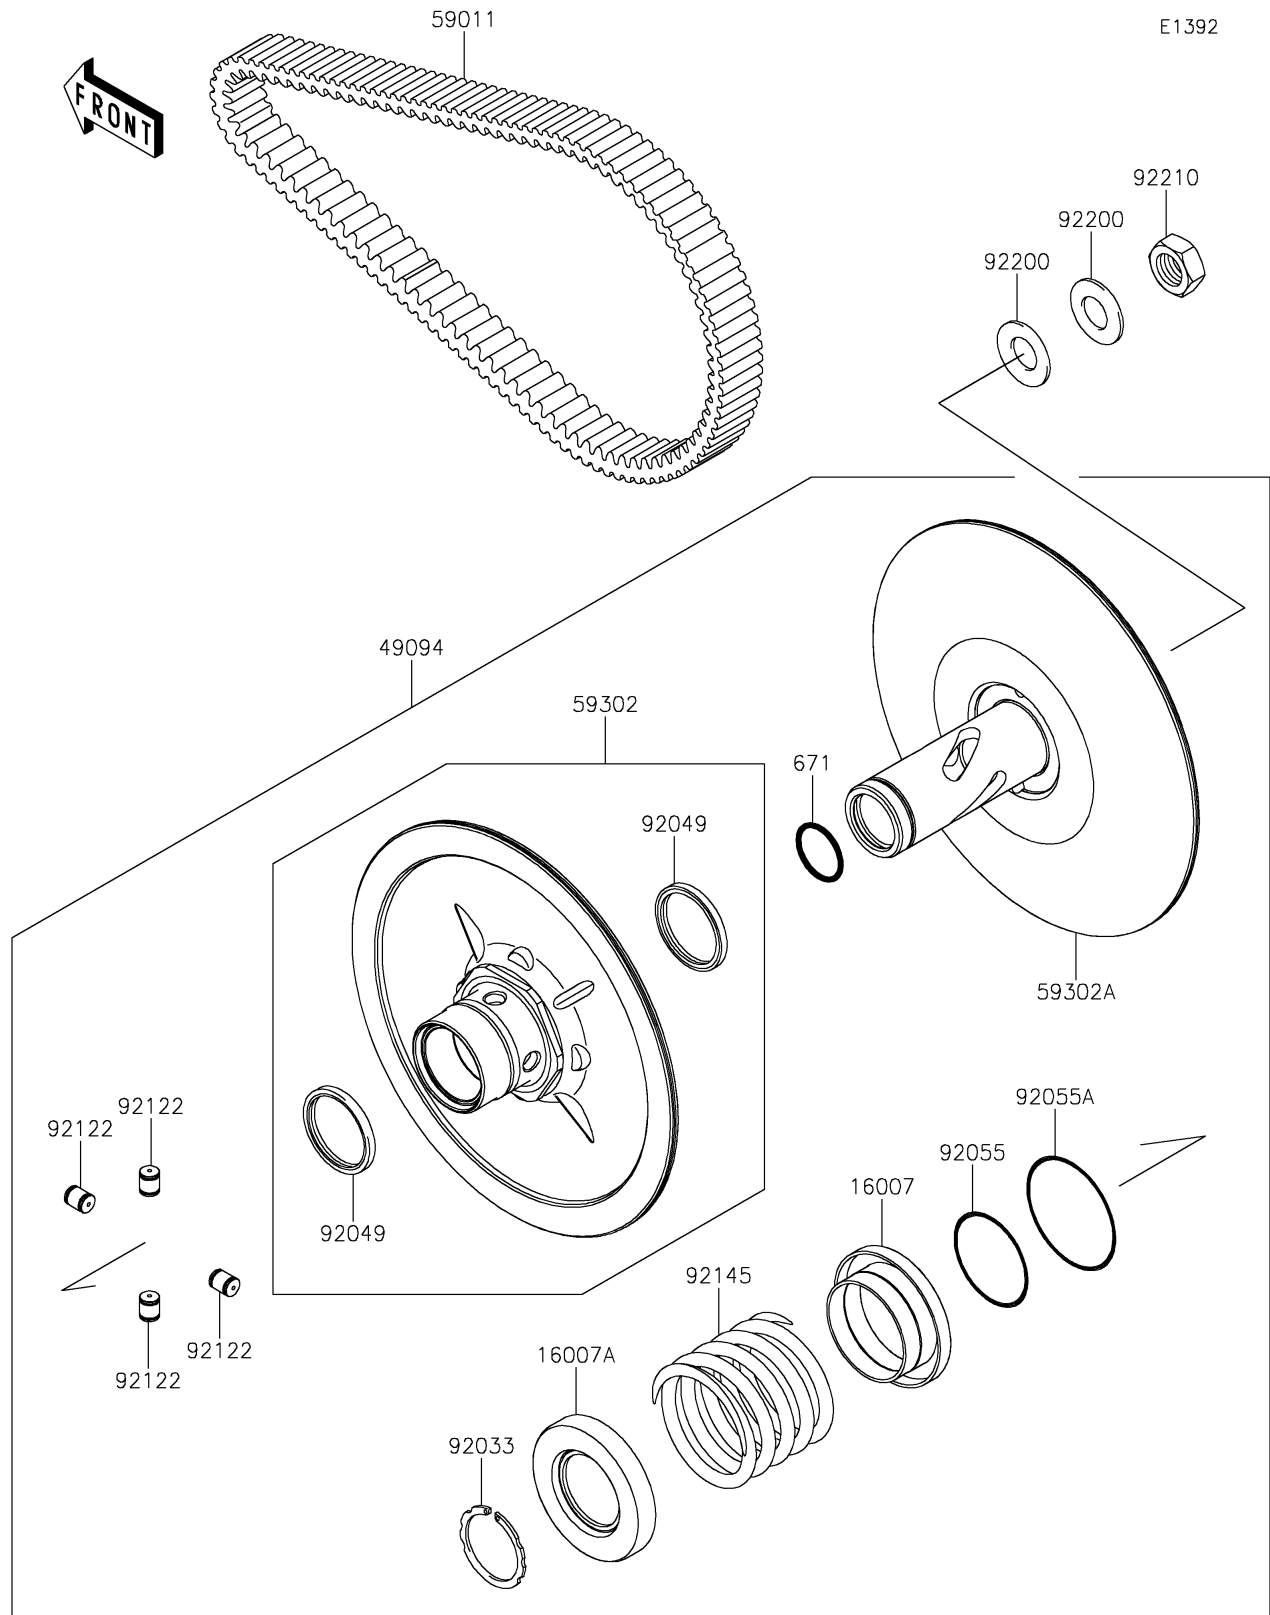

## PARTS DIAGRAM

### Driven Converter/Drive Belt

## PARTS LIST

### Driven Converter/Drive Belt

ITEM NAME	PART NUMBER	QUANTITY
SEAT-SPRING,MOVABLE (Ref # 16007)	16007-0049	1
SEAT-SPRING,FIXED (Ref # 16007A)	16007-0050	1
CONVERTER-ASSY-DRIVEN (Ref # 49094)	49094-0093	1
BELT,CVT (Ref # 59011)	59011-0043	1
SHEAVE-COMP,MOVABLE (Ref # 59302)	59302-0089	1
SHEAVE-COMP,FIXED (Ref # 59302A)	59302-0090	1
RING-SNAP (Ref # 92033)	92033-1317	1
SEAL-OIL (Ref # 92049)	92049-1528	2
RING-O,46.4X3.1 (Ref # 92055)	92055-0752	1
RING-O,59.5X2.4 (Ref # 92055A)	92055-0753	1
ROLLER (Ref # 92122)	92122-0043	4
BUSHING (Ref # 92139)	92139-0313	2
SPRING (Ref # 92145)	92145-0959	1
WASHER (Ref # 92200)	92200-1505	2
NUT,18MM (Ref # 92210)	92210-0821	1
O RING (Ref # 671)	671D2530	1