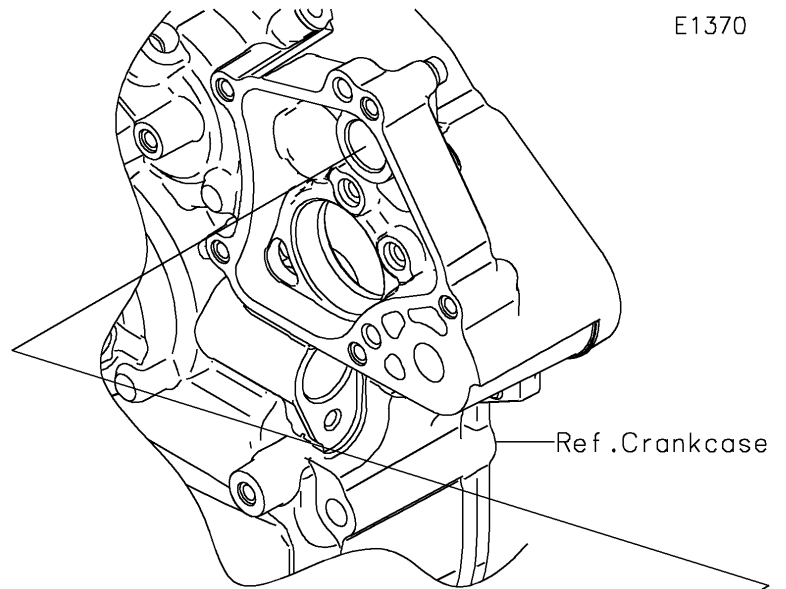

2019 TERYX[®]

PARTS DIAGRAM

Gear Change Mechanism

E1370

Ref. Crankcase

2019 TERYX[®]

PARTS LIST

Gear Change Mechanism

ITEM NAME

PART NUMBER

QUANTITY
