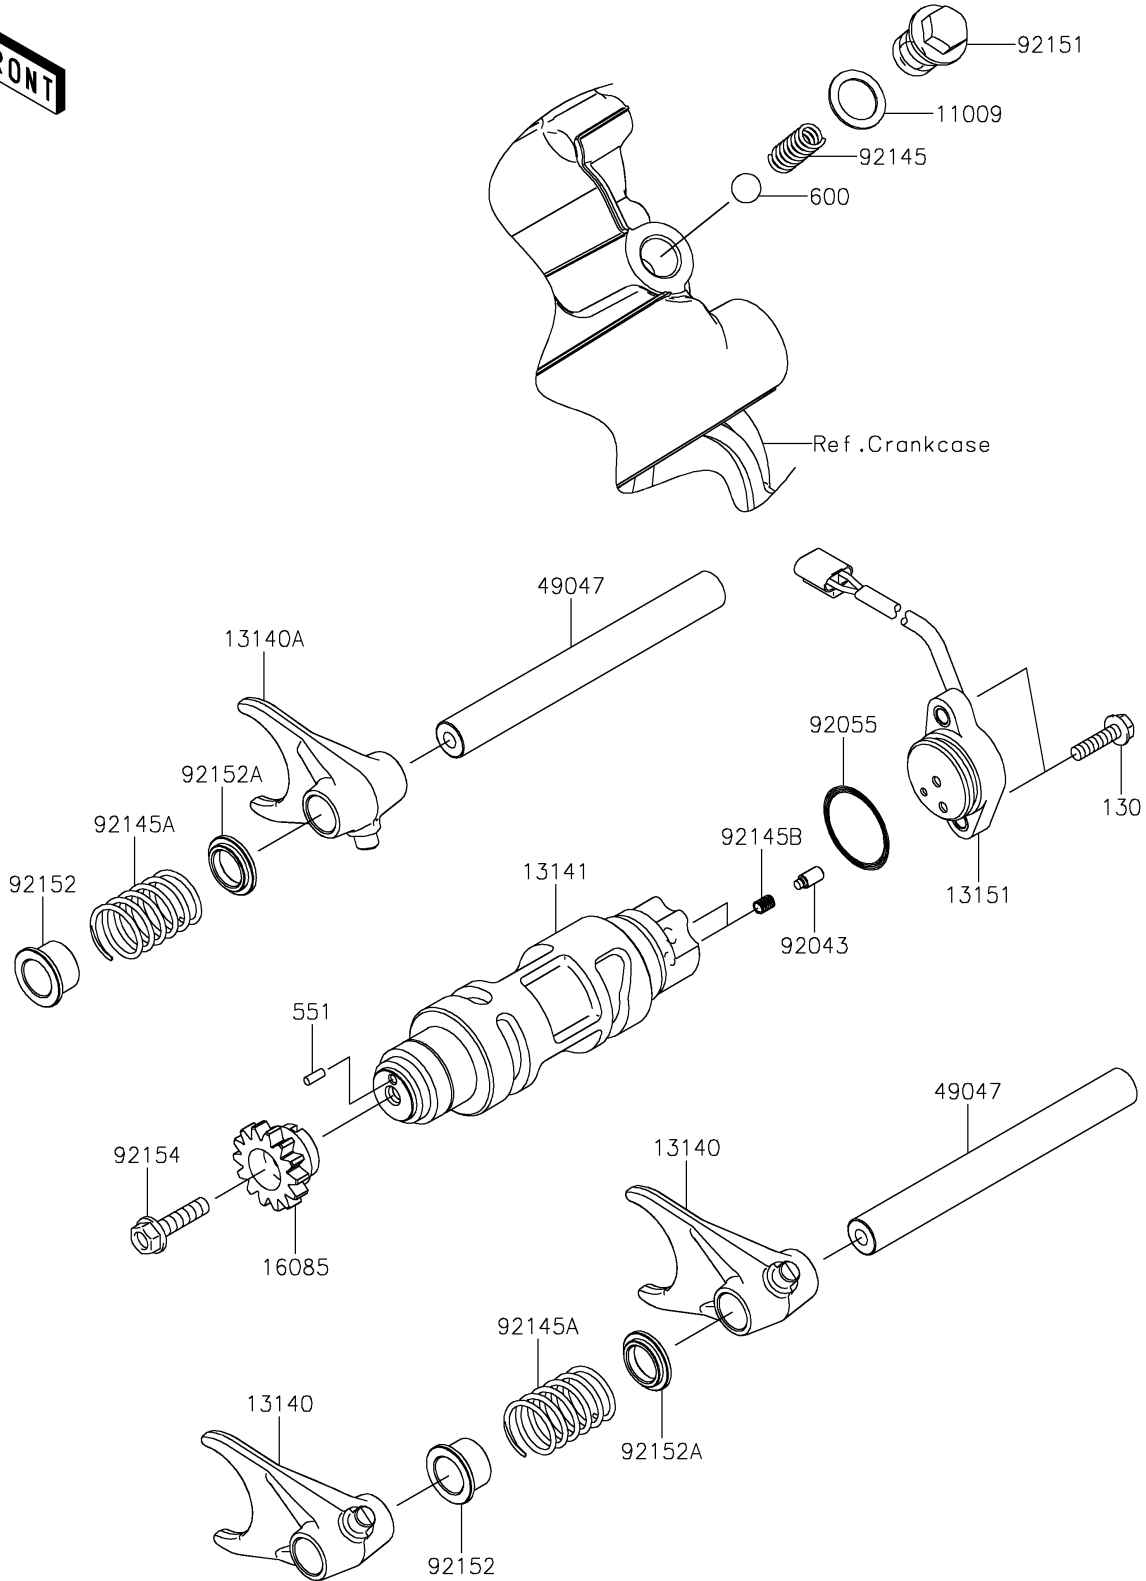

2016 TERYX®

PARTS DIAGRAM

Gear Change Drum/Shift Fork(s)

E1362

2016 TERYX®

PARTS LIST

Gear Change Drum/Shift Fork(s)

ITEM NAME

PART NUMBER

QUANTITY
