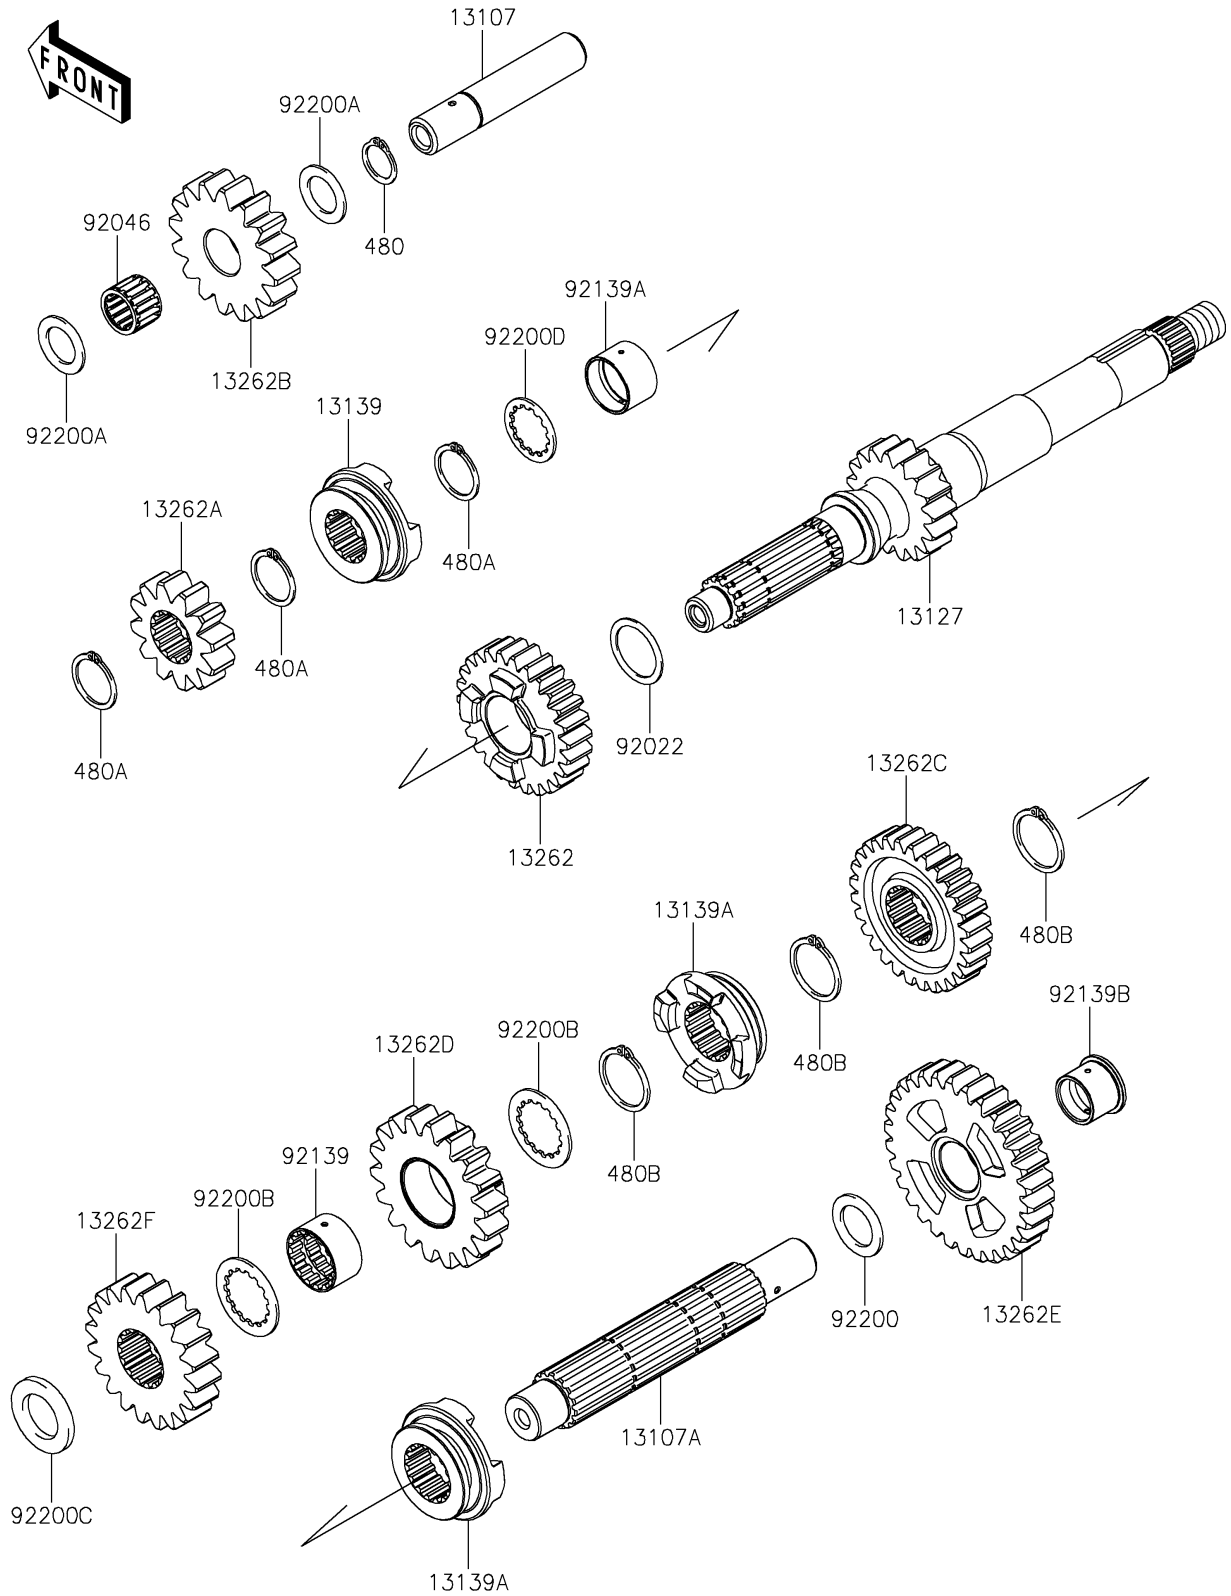

2016 TERYX®

PARTS DIAGRAM

Transmission

E1361

2016 TERYX®

PARTS LIST

Transmission

Kawasaki

Let the Good Times Roll®

ITEM NAME

PART NUMBER

QUANTITY
