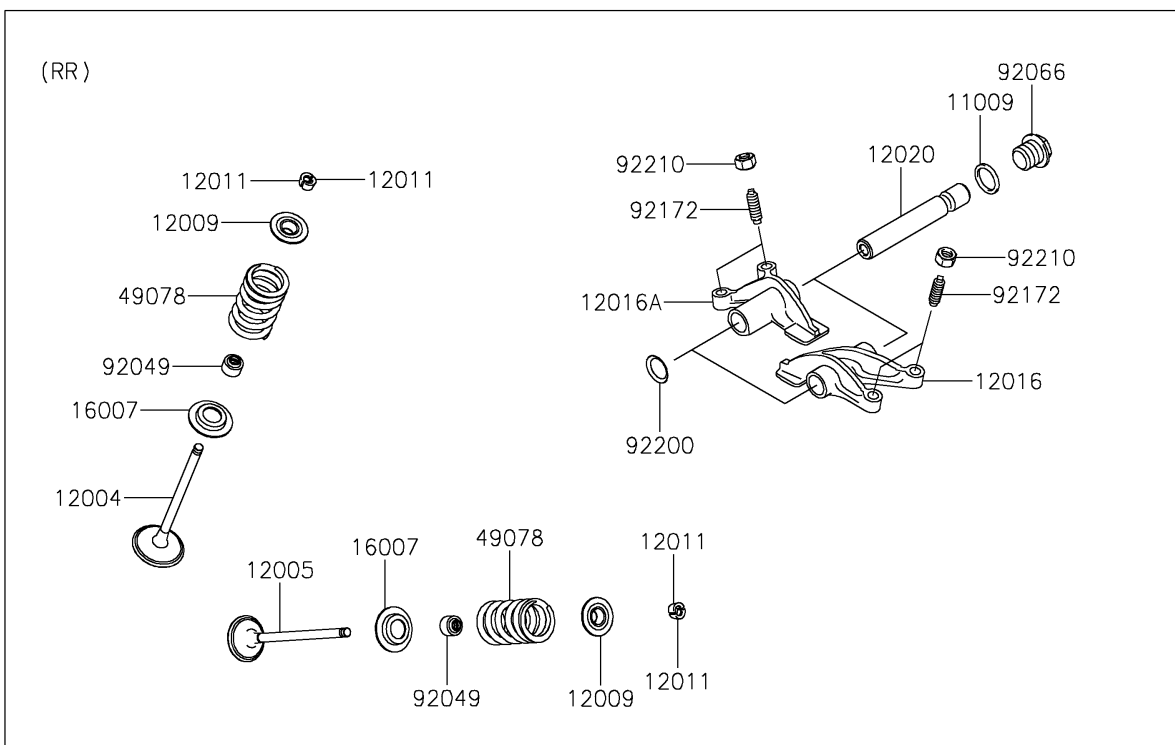

2019 TERYX®

PARTS DIAGRAM

Valve(s)

E1210

2019 TERYX®

PARTS LIST

Valve(s)

ITEM NAME

PART NUMBER

QUANTITY
