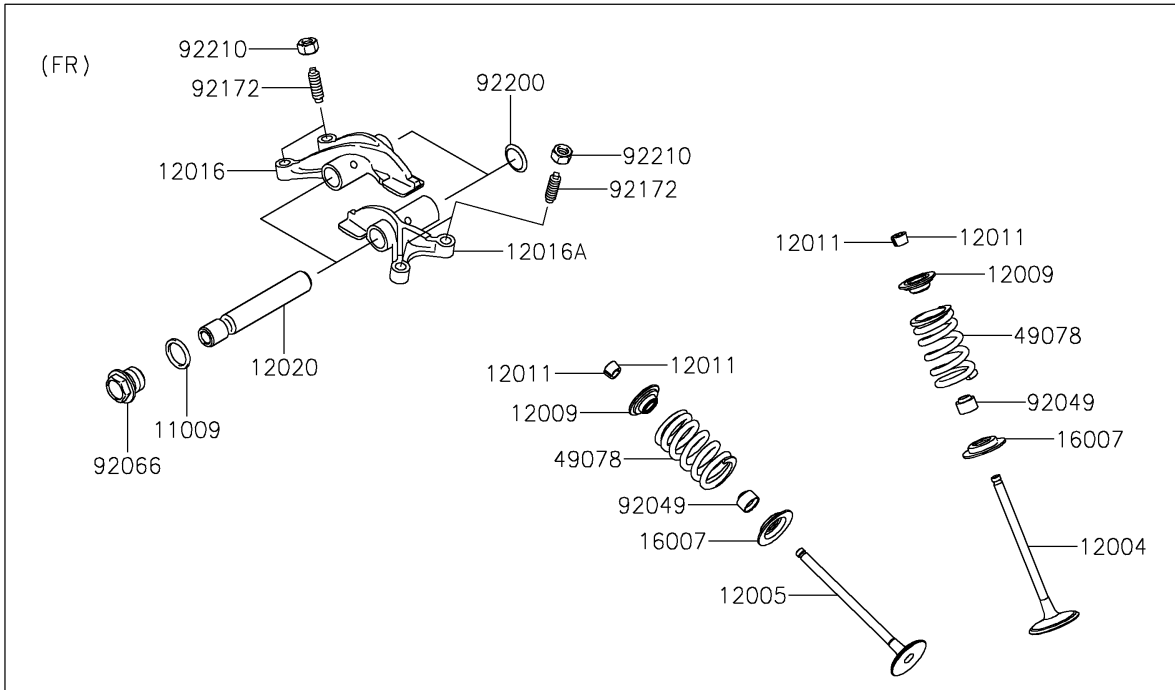

2019 TERYX®

PARTS DIAGRAM

Valve(s)

E1210

2019 TERYX®

PARTS LIST

Valve(s)

ITEM NAME

PART NUMBER

QUANTITY
