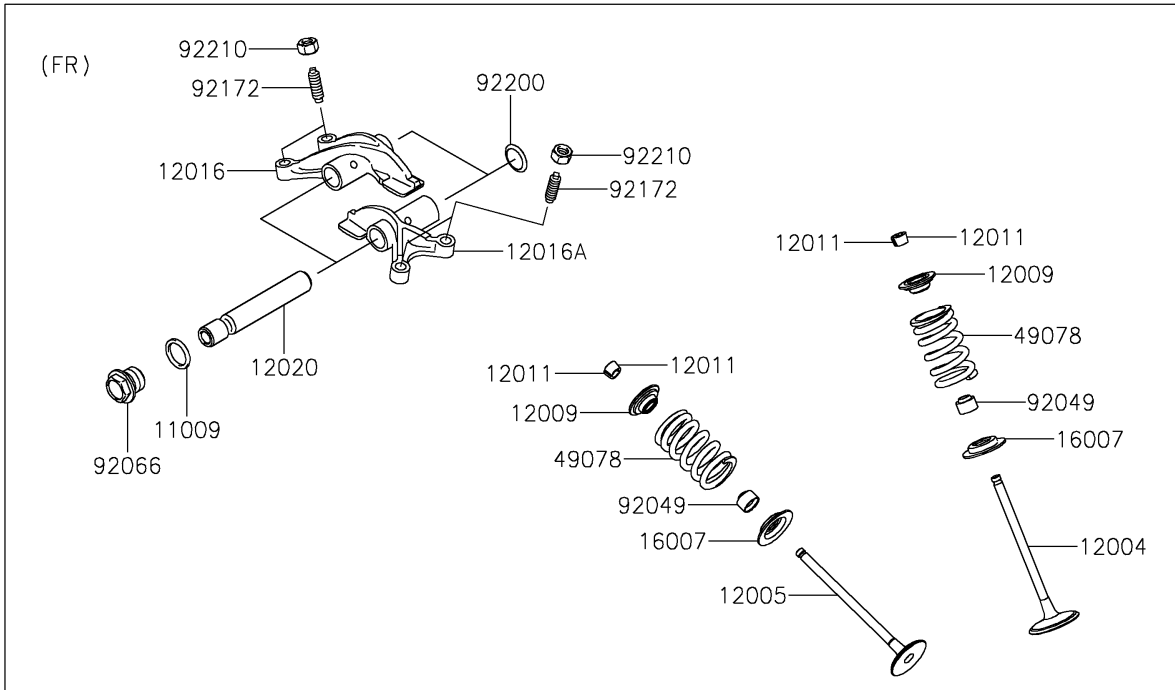

2017 TERYX®

PARTS DIAGRAM

Valve(s)

E1210

2017 TERYX®

PARTS LIST

Valve(s)

ITEM NAME	PART NUMBER	QUANTITY
GASKET,14X18X1.5 (Ref # 11009)	11009-1430	4
VALVE-INTAKE (Ref # 12004)	12004-0048	4
VALVE-EXHAUST (Ref # 12005)	12005-0047	4
RETAINER-VALVE SPRING (Ref # 12009)	12009-1056	8
COLLET (Ref # 12011)	12011-1051	16
ARM-ROCKER,EXHAUST (Ref # 12016)	12016-1128	2
ARM-ROCKER,INTAKE (Ref # 12016A)	12016-1129	2
SHAFT-ROCKER (Ref # 12020)	12020-0004	4
SEAT-SPRING (Ref # 16007)	16007-0703	8
SPRING-ENGINE VALVE (Ref # 49078)	49078-0014	8
SEAL-OIL,VSB58.558 (Ref # 92049)	92049-1218	8
PLUG,DRAIN (Ref # 92066)	92066-2196	4
SCREW,6MM (Ref # 92172)	92172-0737	8
WASHER,13X17X0.3 (Ref # 92200)	92200-0808	4
NUT,6MM (Ref # 92210)	92210-1490	8