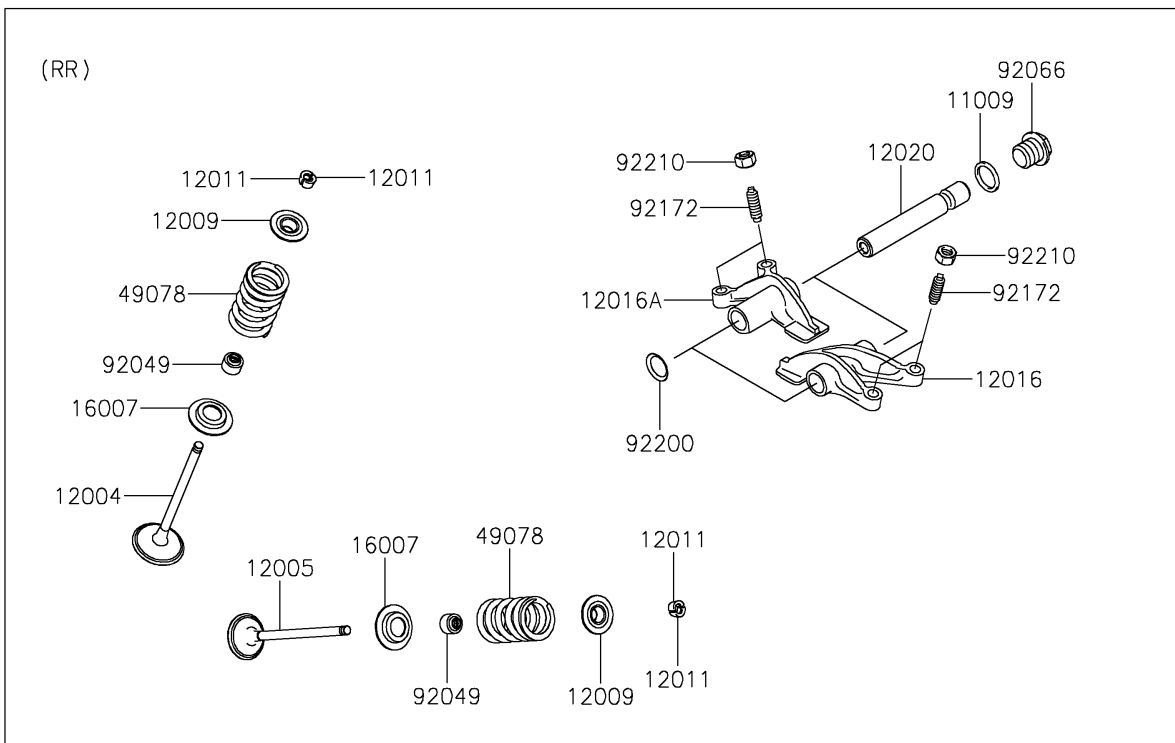

2017 TERYX®

PARTS DIAGRAM

Valve(s)

E1210

2017 TERYX®

PARTS LIST

Valve(s)

ITEM NAME	PART NUMBER	QUANTITY
GASKET,14X18X1.5 (Ref # 11009)	11009-1430	4
VALVE-INTAKE (Ref # 12004)	12004-0048	4
VALVE-EXHAUST (Ref # 12005)	12005-0047	4
RETAINER-VALVE SPRING (Ref # 12009)	12009-1056	8
COLLET (Ref # 12011)	12011-1051	16
ARM-ROCKER,EXHAUST (Ref # 12016)	12016-1128	2
ARM-ROCKER,INTAKE (Ref # 12016A)	12016-1129	2
SHAFT-ROCKER (Ref # 12020)	12020-0004	4
SEAT-SPRING (Ref # 16007)	16007-0703	8
SPRING-ENGINE VALVE (Ref # 49078)	49078-0014	8
SEAL-OIL,VSB58.558 (Ref # 92049)	92049-1218	8
PLUG,DRAIN (Ref # 92066)	92066-2196	4
SCREW,6MM (Ref # 92172)	92172-0737	8
WASHER,13X17X0.3 (Ref # 92200)	92200-0808	4
NUT,6MM (Ref # 92210)	92210-1490	8