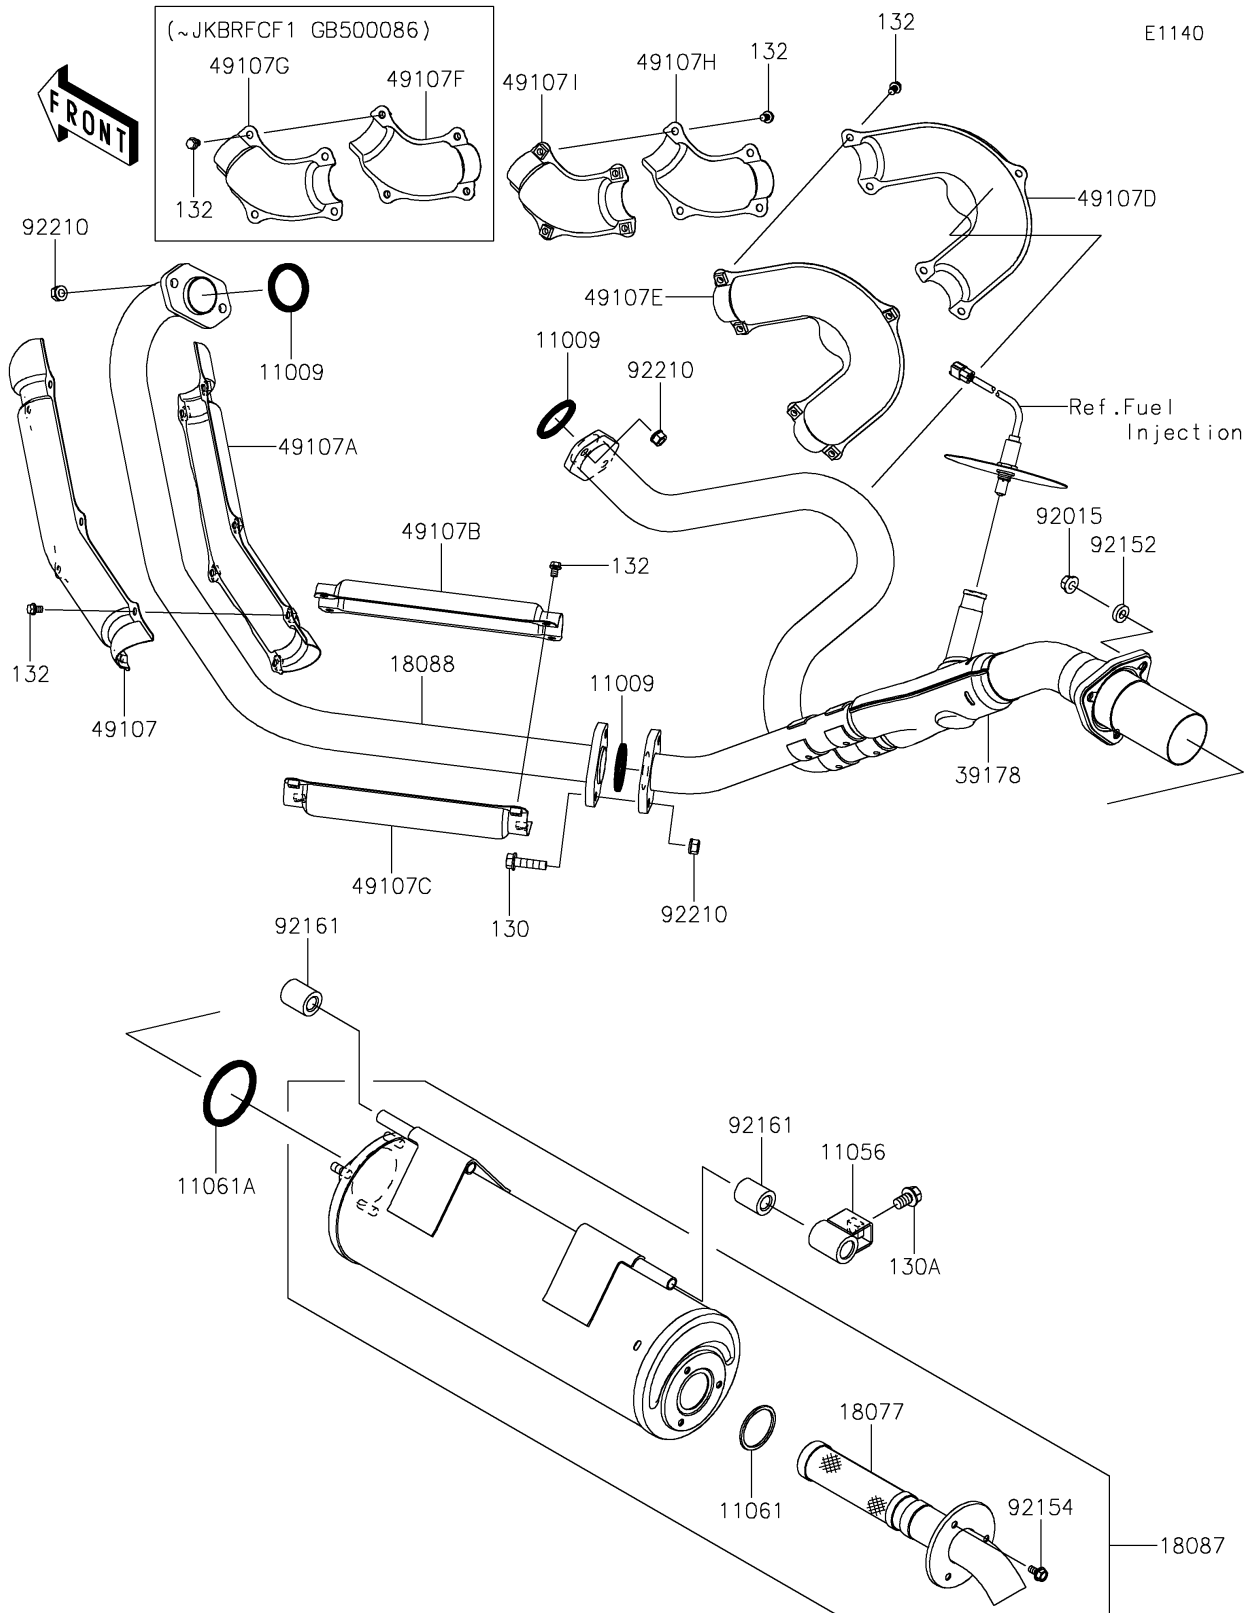

2016 TERYX[®]

PARTS DIAGRAM

Muffler(s)

2016 TERYX®

PARTS LIST

Muffler(s)

Kawasaki

Let the Good Times Roll®

ITEM NAME

PART NUMBER

QUANTITY
