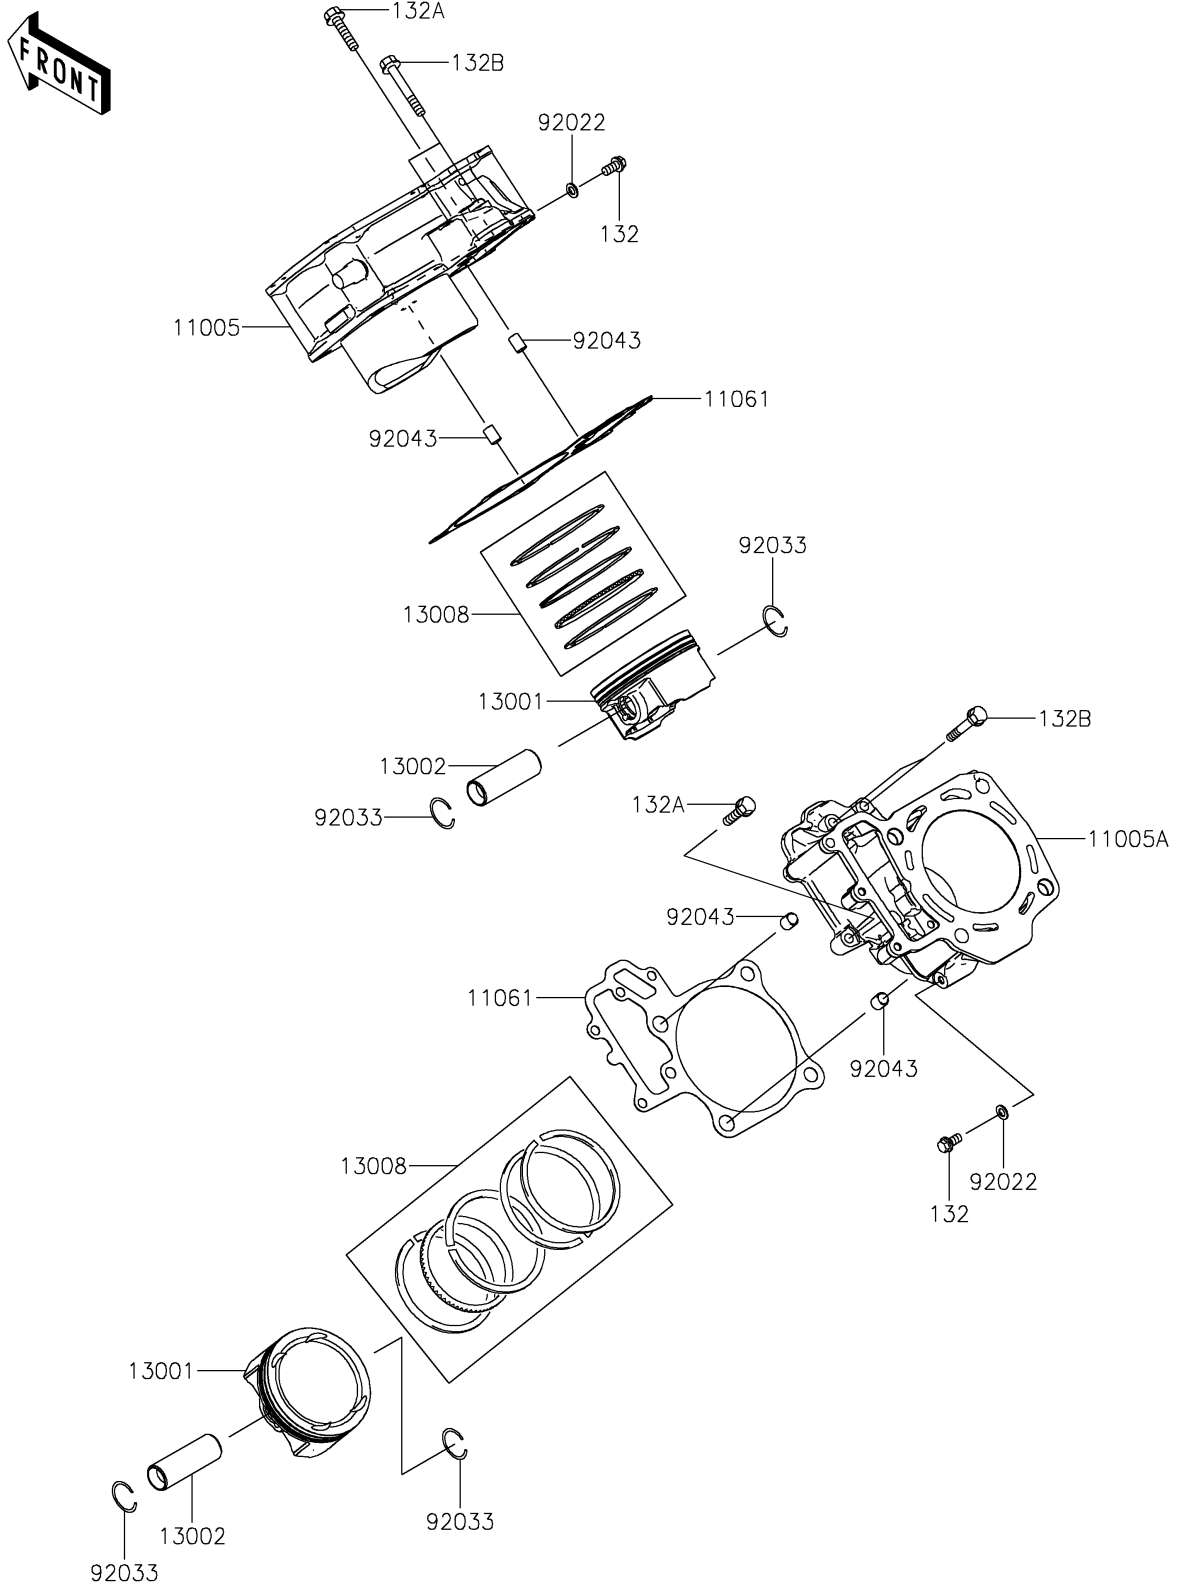

2016 TERYX[®]

PARTS DIAGRAM

Cylinder/Piston(s)

E1120

2016 TERYX®

PARTS LIST

Cylinder/Piston(s)

Kawasaki

Let the Good Times Roll®

ITEM NAME

PART NUMBER

QUANTITY
