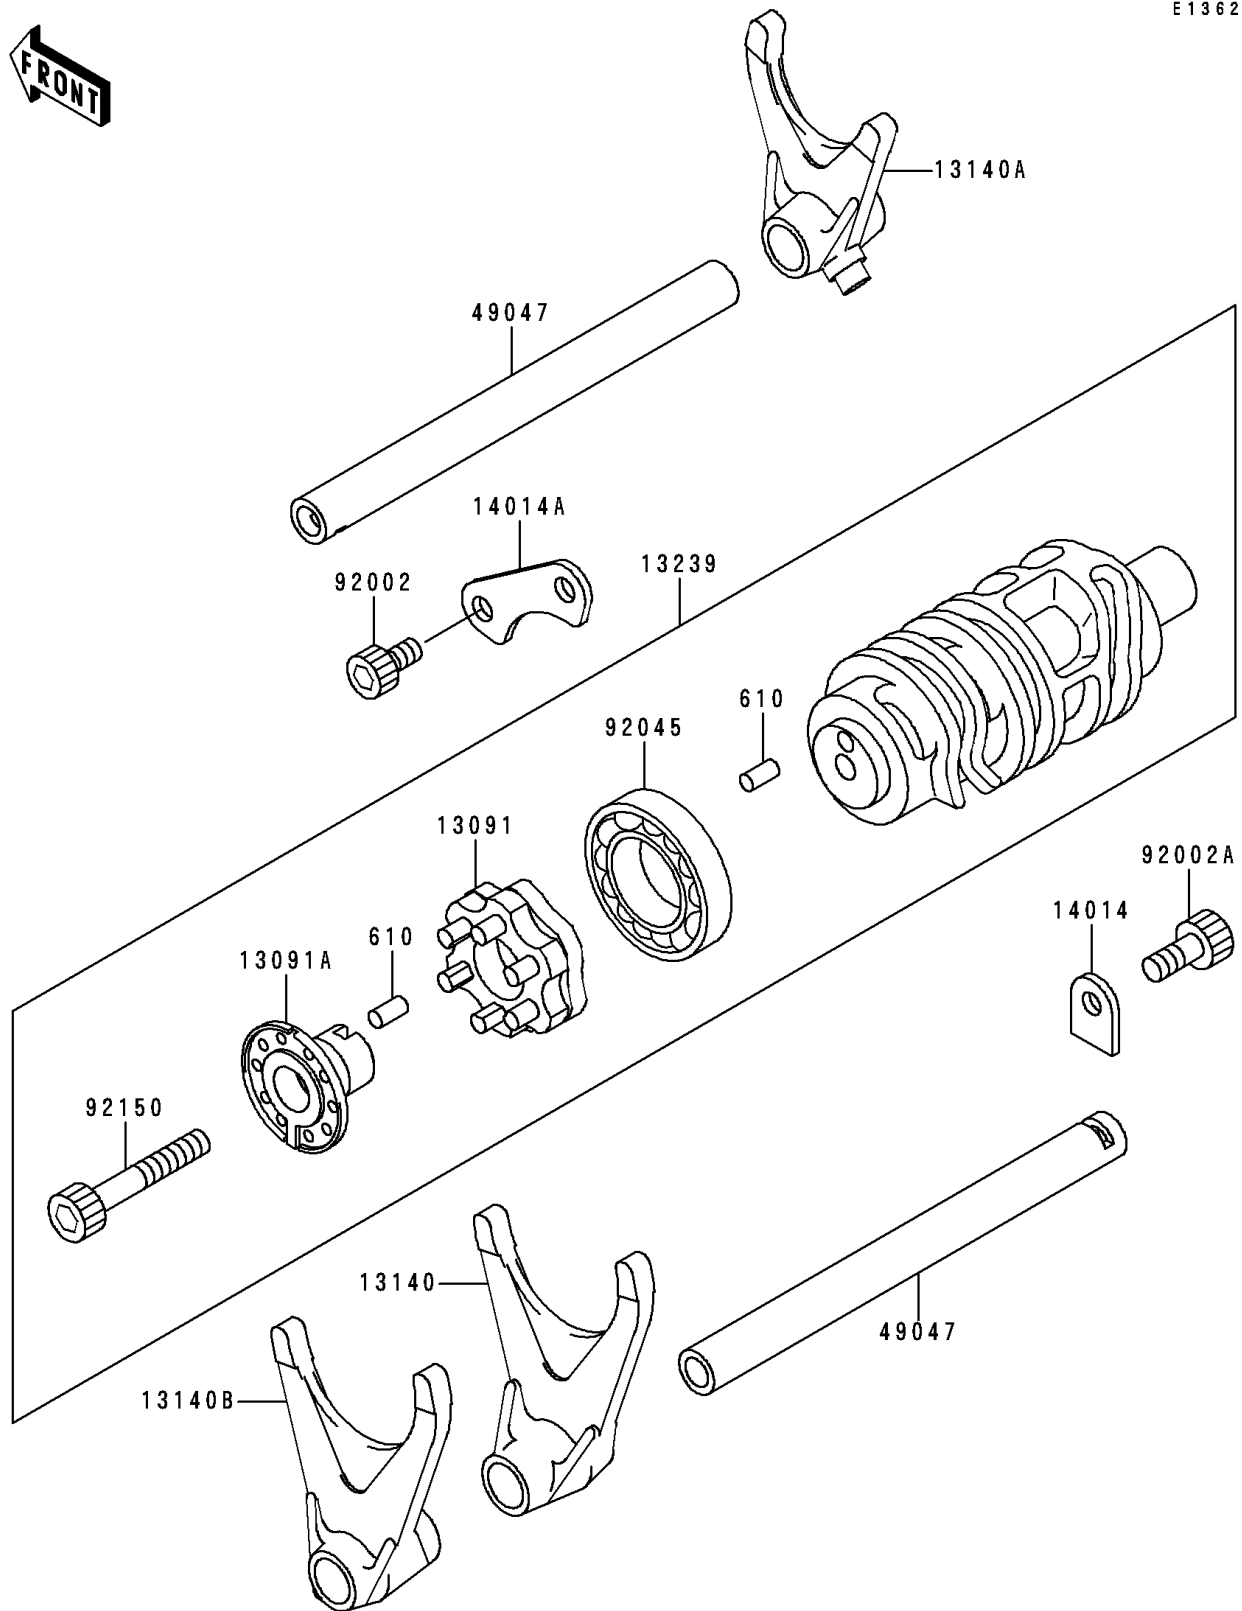

## PARTS DIAGRAM

### Gear Change Drum/Shift Fork(s)

## PARTS LIST

Gear Change Drum/Shift Fork(s)

**ITEM NAME**

**PART NUMBER**

**QUANTITY**

---