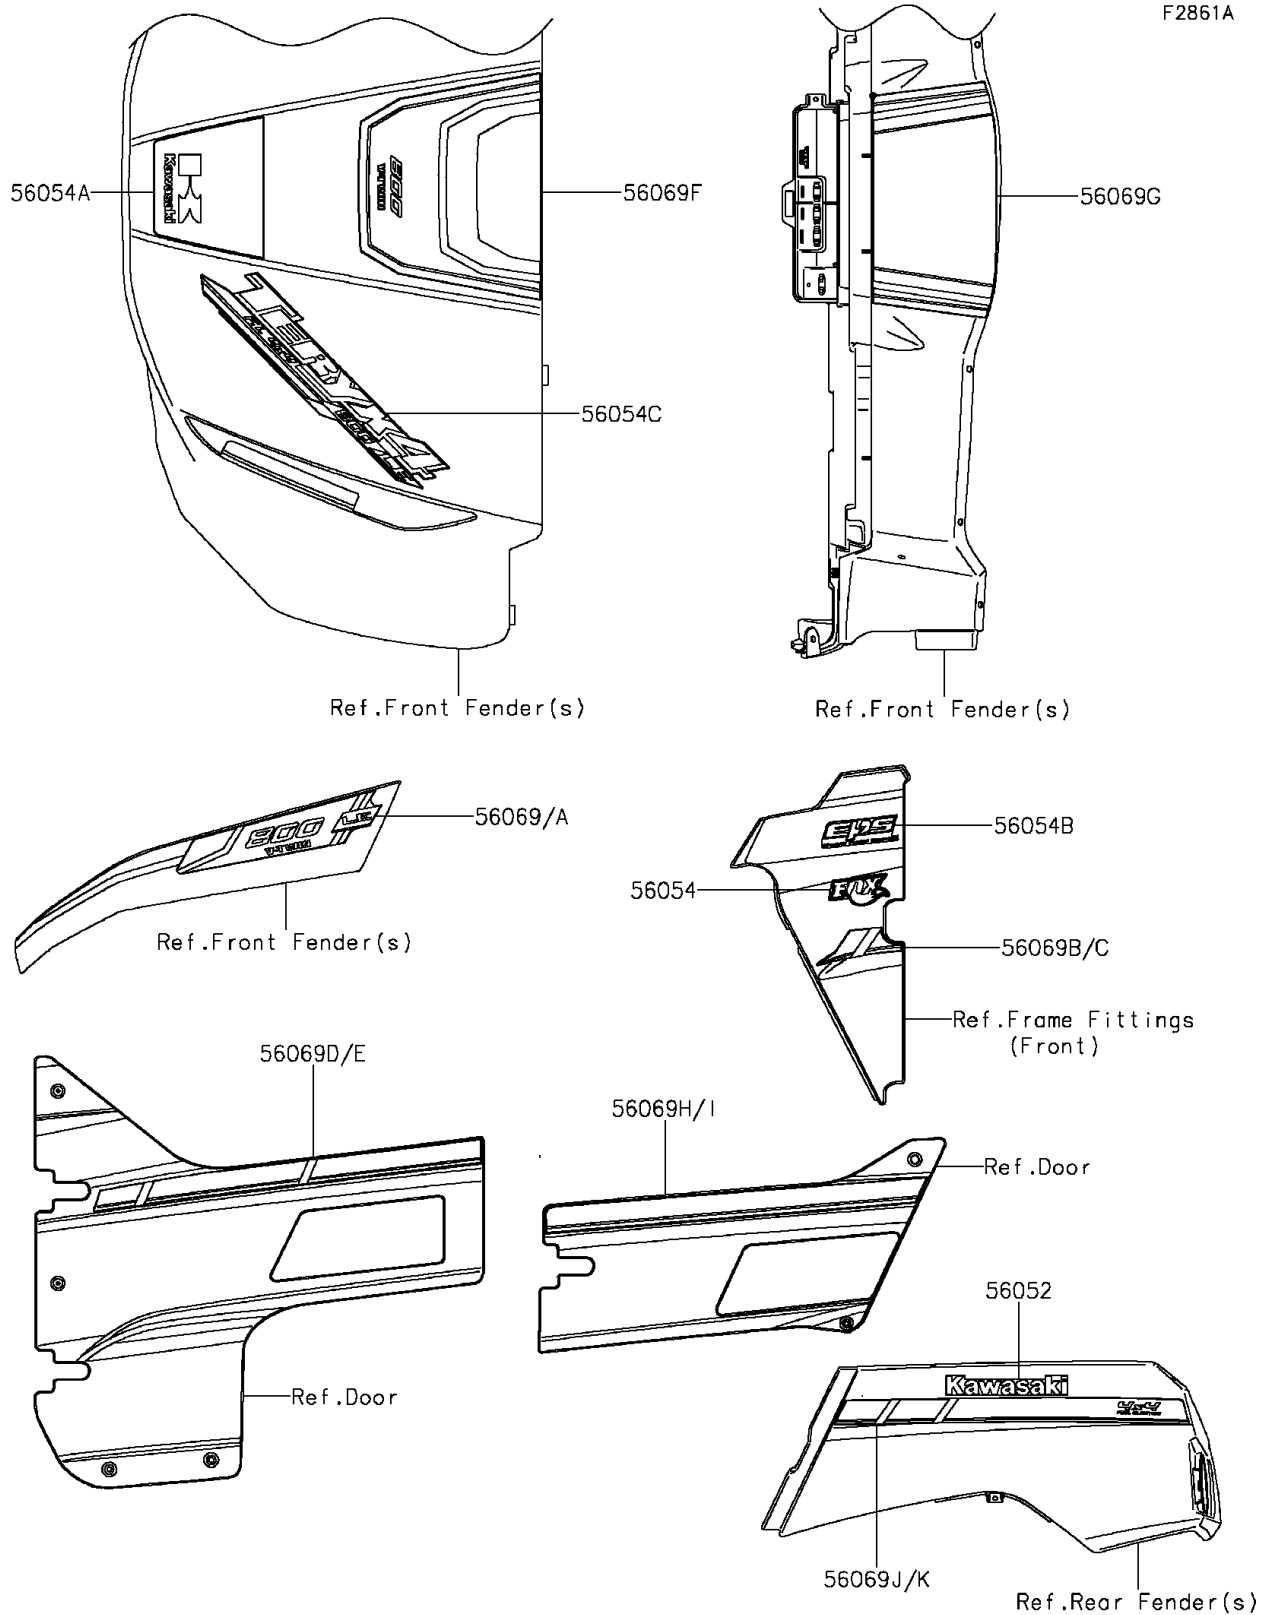

2015 TERYX4™ LE

PARTS DIAGRAM

Decals(White)

2015 TERYX4™ LE

PARTS LIST

Decals(White)

ITEM NAME	PART NUMBER	QUANTITY
MARK,RR FENDER,KAWASAKI (Ref # 56052)	56052-0455	2
MARK,SIDE GUARD,FOX (Ref # 56054)	56054-1254	2
MARK,FR FENDER,K (Ref # 56054A)	56054-1274	1
MARK,SIDE GUARD,EPS (Ref # 56054B)	56054-1544	2
MARK,FR FENDER,TERYX4 (Ref # 56054C)	56054-1547	1
PATTERN,OVER FENDER,LH (Ref # 56069)	56069-7481	1
PATTERN,OVER FENDER,RH (Ref # 56069A)	56069-7482	1
PATTERN,SIDE GUARD,LH (Ref # 56069B)	56069-7483	1
PATTERN,SIDE GUARD,RH (Ref # 56069C)	56069-7484	1
PATTERN,DOOR COVER,FR,LH (Ref # 56069D)	56069-7485	1
PATTERN,DOOR COVER,FR,RH (Ref # 56069E)	56069-7486	1
PATTERN,FR FENDER (Ref # 56069F)	56069-7491	1
PATTERN,FR FENDER,RR (Ref # 56069G)	56069-7492	1
PATTERN,DOOR COVER,RR,LH (Ref # 56069H)	56069-7519	1
PATTERN,DOOR COVER,RR,RH (Ref # 56069I)	56069-7520	1
PATTERN,RR FENDER,LH (Ref # 56069J)	56069-7521	1
PATTERN,RR FENDER,RH (Ref # 56069K)	56069-7522	1