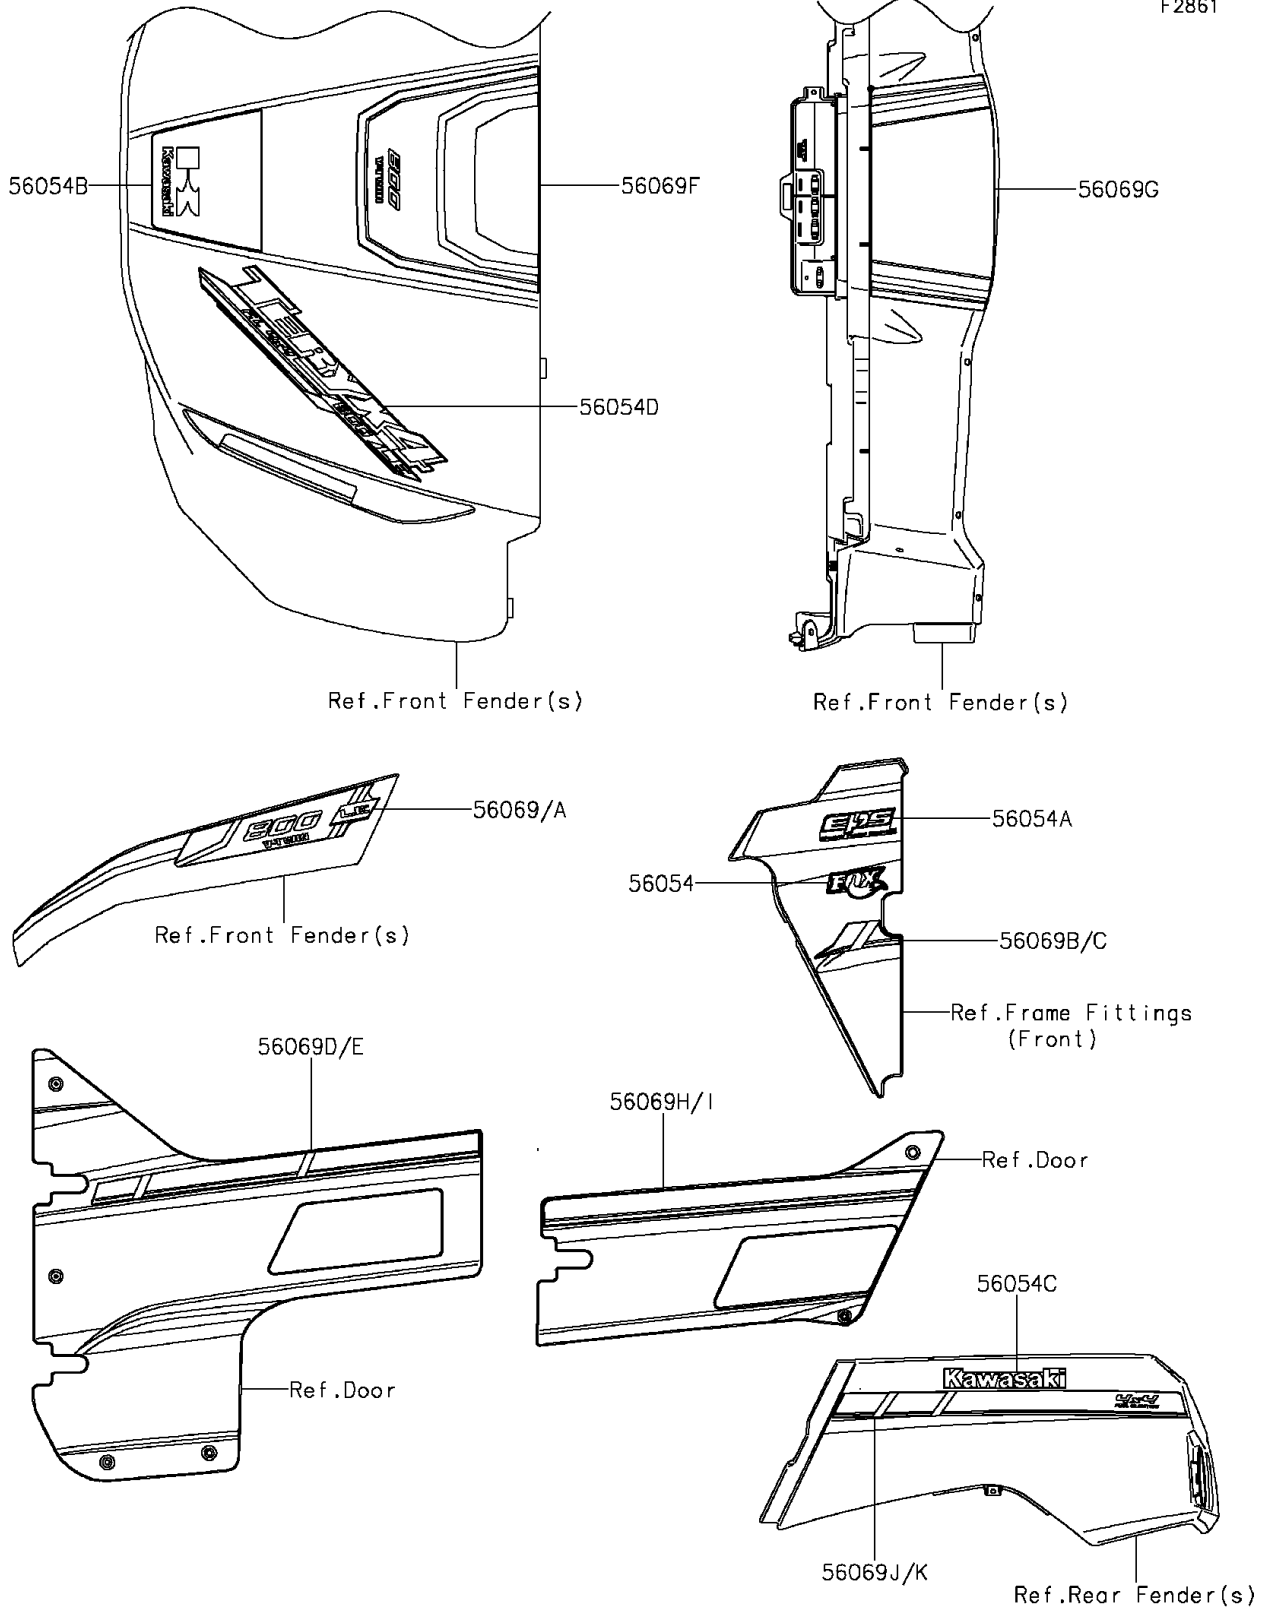

2015 TERYX4™ LE

PARTS DIAGRAM

Decals(Orange)(Green)

2015 TERYX4™ LE

PARTS LIST

Decals(Orange)(Green)

ITEM NAME	PART NUMBER	QUANTITY
MARK,SIDE GUARD,FOX (Ref # 56054)	56054-1254	2
MARK,SIDE GUARD,EPS (Ref # 56054A)	56054-1258	2
MARK,FR FENDER,K (Ref # 56054B)	56054-1274	1
MARK,RR FENDER,KAWASAKI (Ref # 56054C)	56054-1542	2
MARK,FR FENDER,TERYX4 (Ref # 56054D)	56054-1546	1
PATTERN,OVER FENDER,LH (Ref # 56069)	56069-7469	1
PATTERN,OVER FENDER,RH (Ref # 56069A)	56069-7470	1
PATTERN,SIDE GUARD,LH (Ref # 56069B)	56069-7471	1
PATTERN,SIDE GUARD,RH (Ref # 56069C)	56069-7472	1
PATTERN,DOOR COVER,FR,LH (Ref # 56069D)	56069-7473	1
PATTERN,DOOR COVER,FR,RH (Ref # 56069E)	56069-7474	1
PATTERN,FR FENDER (Ref # 56069F)	56069-7479	1
PATTERN,FR FENDER,RR (Ref # 56069G)	56069-7480	1
PATTERN,DOOR COVER,RR,LH (Ref # 56069H)	56069-7515	1
PATTERN,DOOR COVER,RR,RH (Ref # 56069I)	56069-7516	1
PATTERN,RR FENDER,LH (Ref # 56069J)	56069-7517	1
PATTERN,RR FENDER,RH (Ref # 56069K)	56069-7518	1