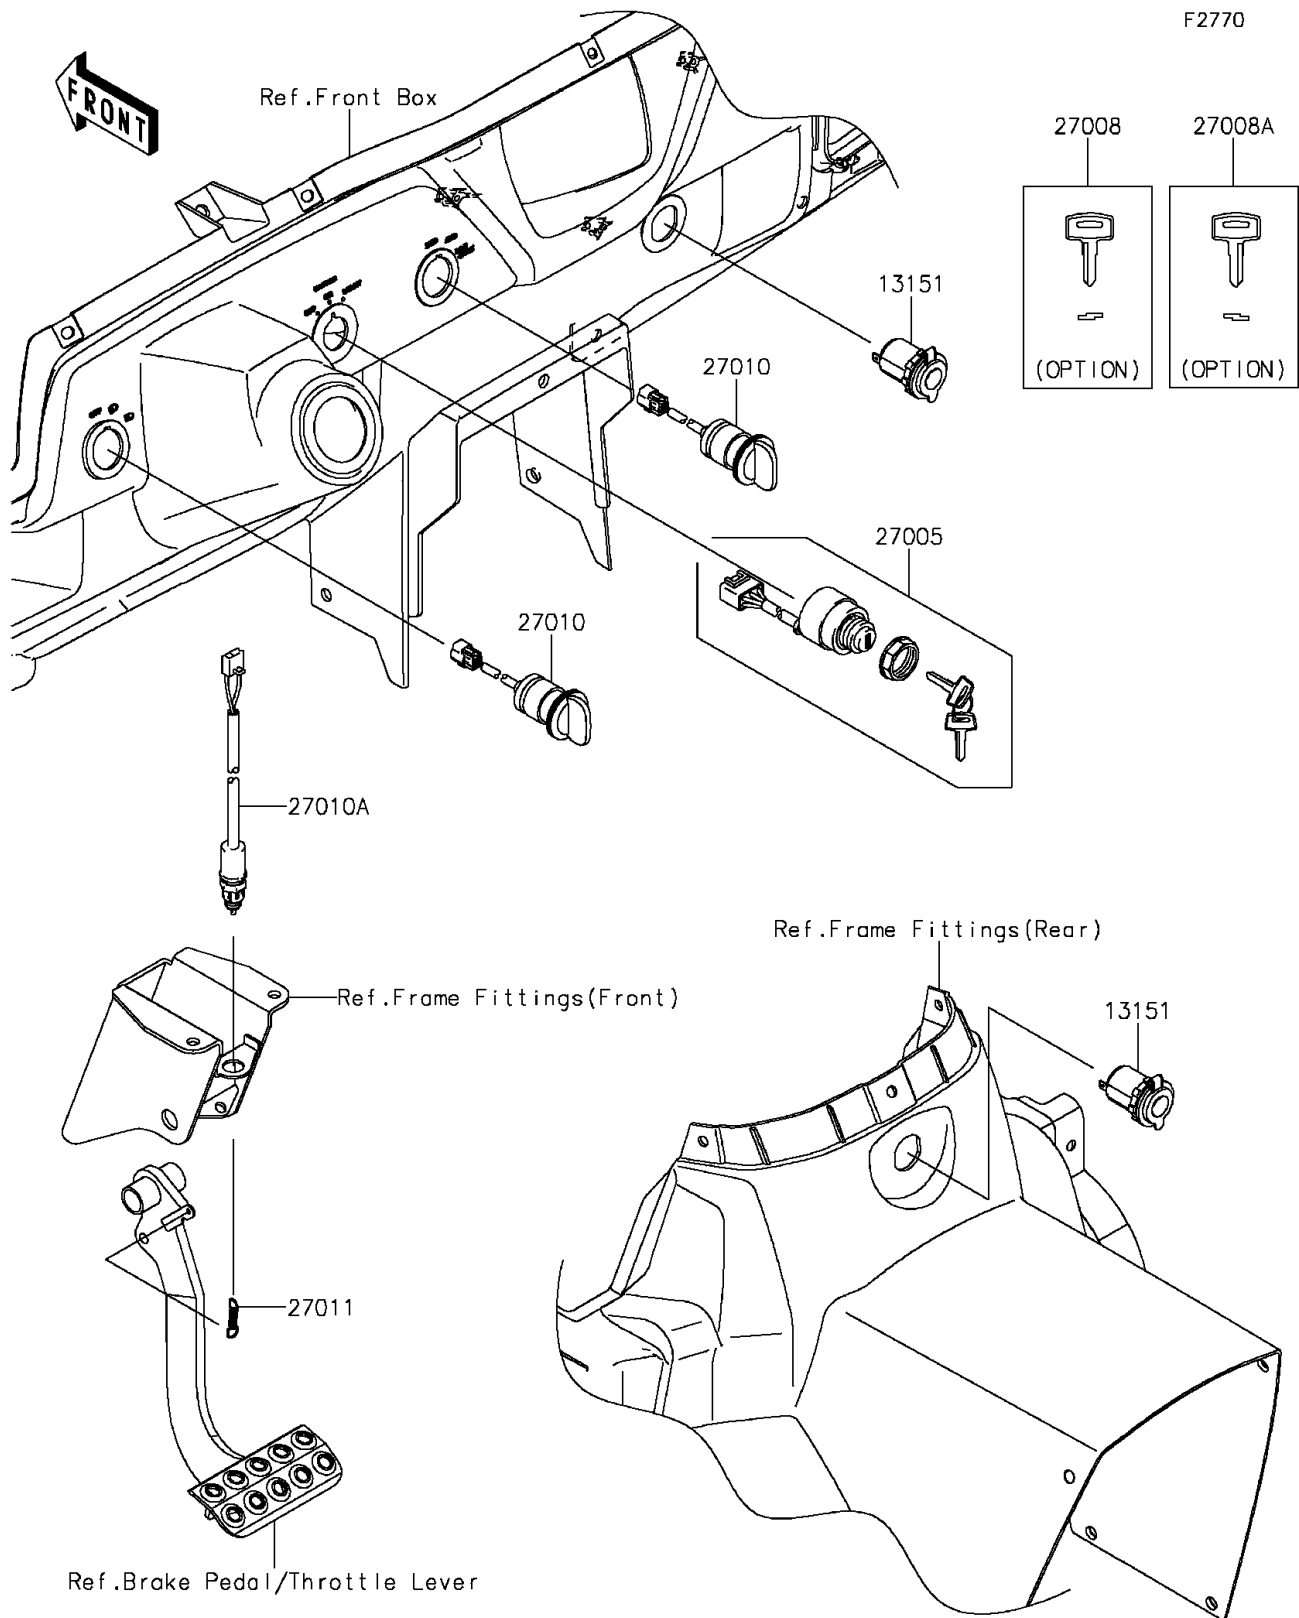

2015 TERYX4™ LE

PARTS DIAGRAM

Ignition Switch

2015 TERYX4™ LE

PARTS LIST

Ignition Switch

ITEM NAME	PART NUMBER	QUANTITY
SWITCH-COMP,OUTLET,12V (Ref # 13151)	13151-0556	2
SWITCH-ASSY-IGNITION (Ref # 27005)	27005-0036	1
KEY-LOCK,BLANK (Ref # 27008)	27008-1153	1
KEY-LOCK,BLANK (Ref # 27008A)	27008-1157	1
SWITCH,HEAD LAMP (Ref # 27010)	27010-0706	2
SWITCH,BRAKE (Ref # 27010A)	27010-0724	1
SPRING,BRAKE LAMP SWITCH (Ref # 27011)	27011-006	1