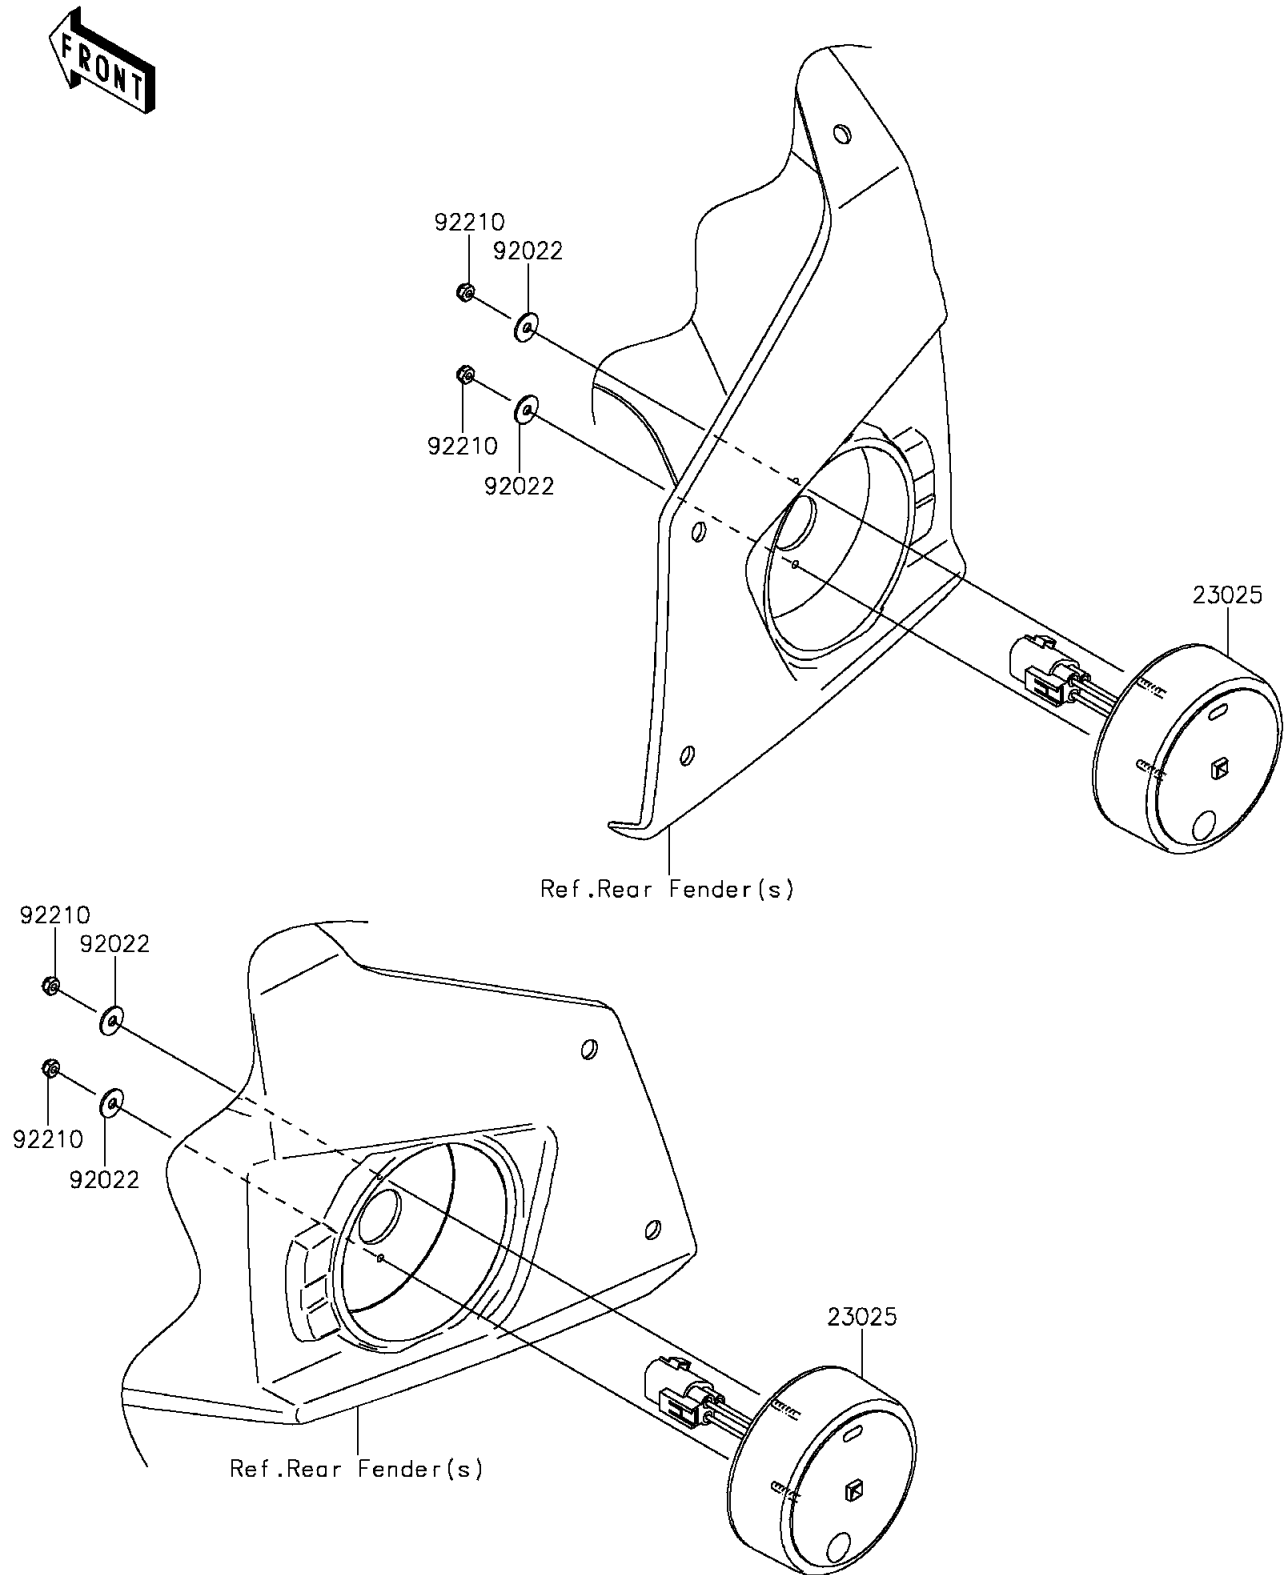

2015 TERYX4™ LE

PARTS DIAGRAM

Taillight(s)

F2720

2015 TERYX4™ LE

PARTS LIST

Taillight(s)

ITEM NAME	PART NUMBER	QUANTITY
LAMP-TAIL (Ref # 23025)	23025-0303	2
WASHER,4.3X12.5X1 (Ref # 92022)	92022-1949	4
NUT (Ref # 92210)	92210-0722	4