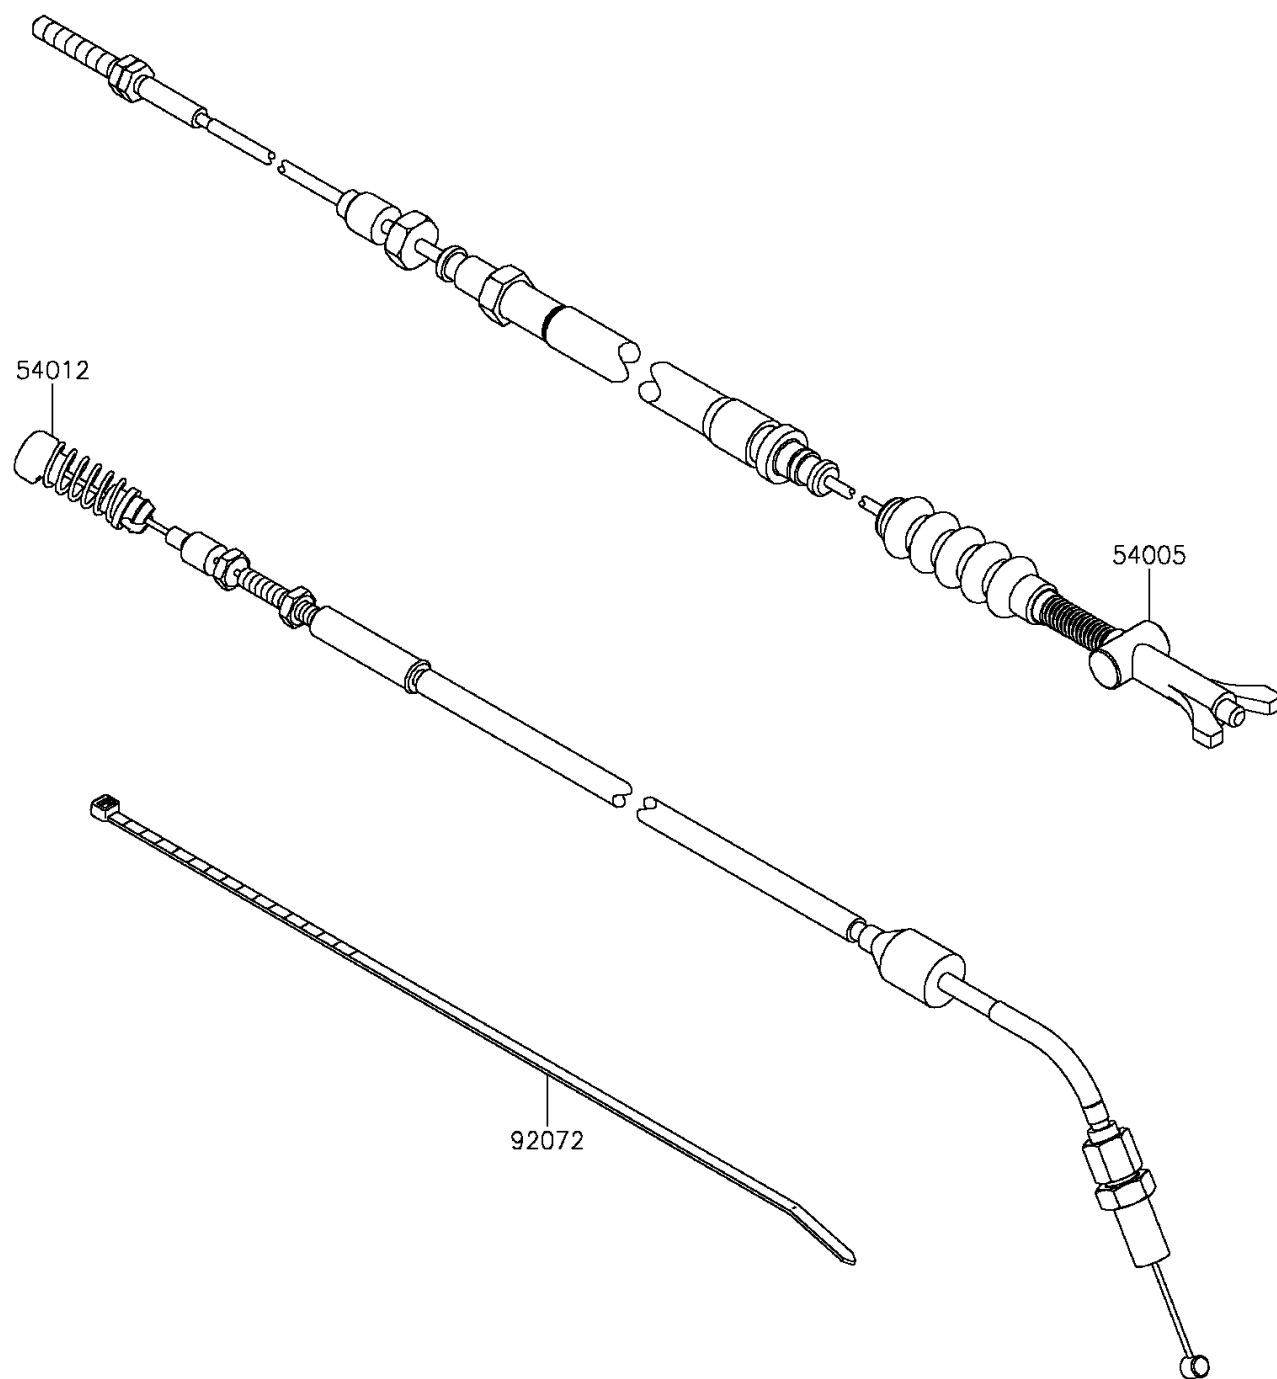

2015 TERYX4™ LE

PARTS DIAGRAM

Cables

F2540

2015 TERYX4™ LE

PARTS LIST

Cables

ITEM NAME	PART NUMBER	QUANTITY
CABLE-BRAKE,PARKING (Ref # 54005)	54005-0031	1
CABLE-THROTTLE (Ref # 54012)	54012-0561	1
BAND,L=292.1 (Ref # 92072)	92072-3509	1