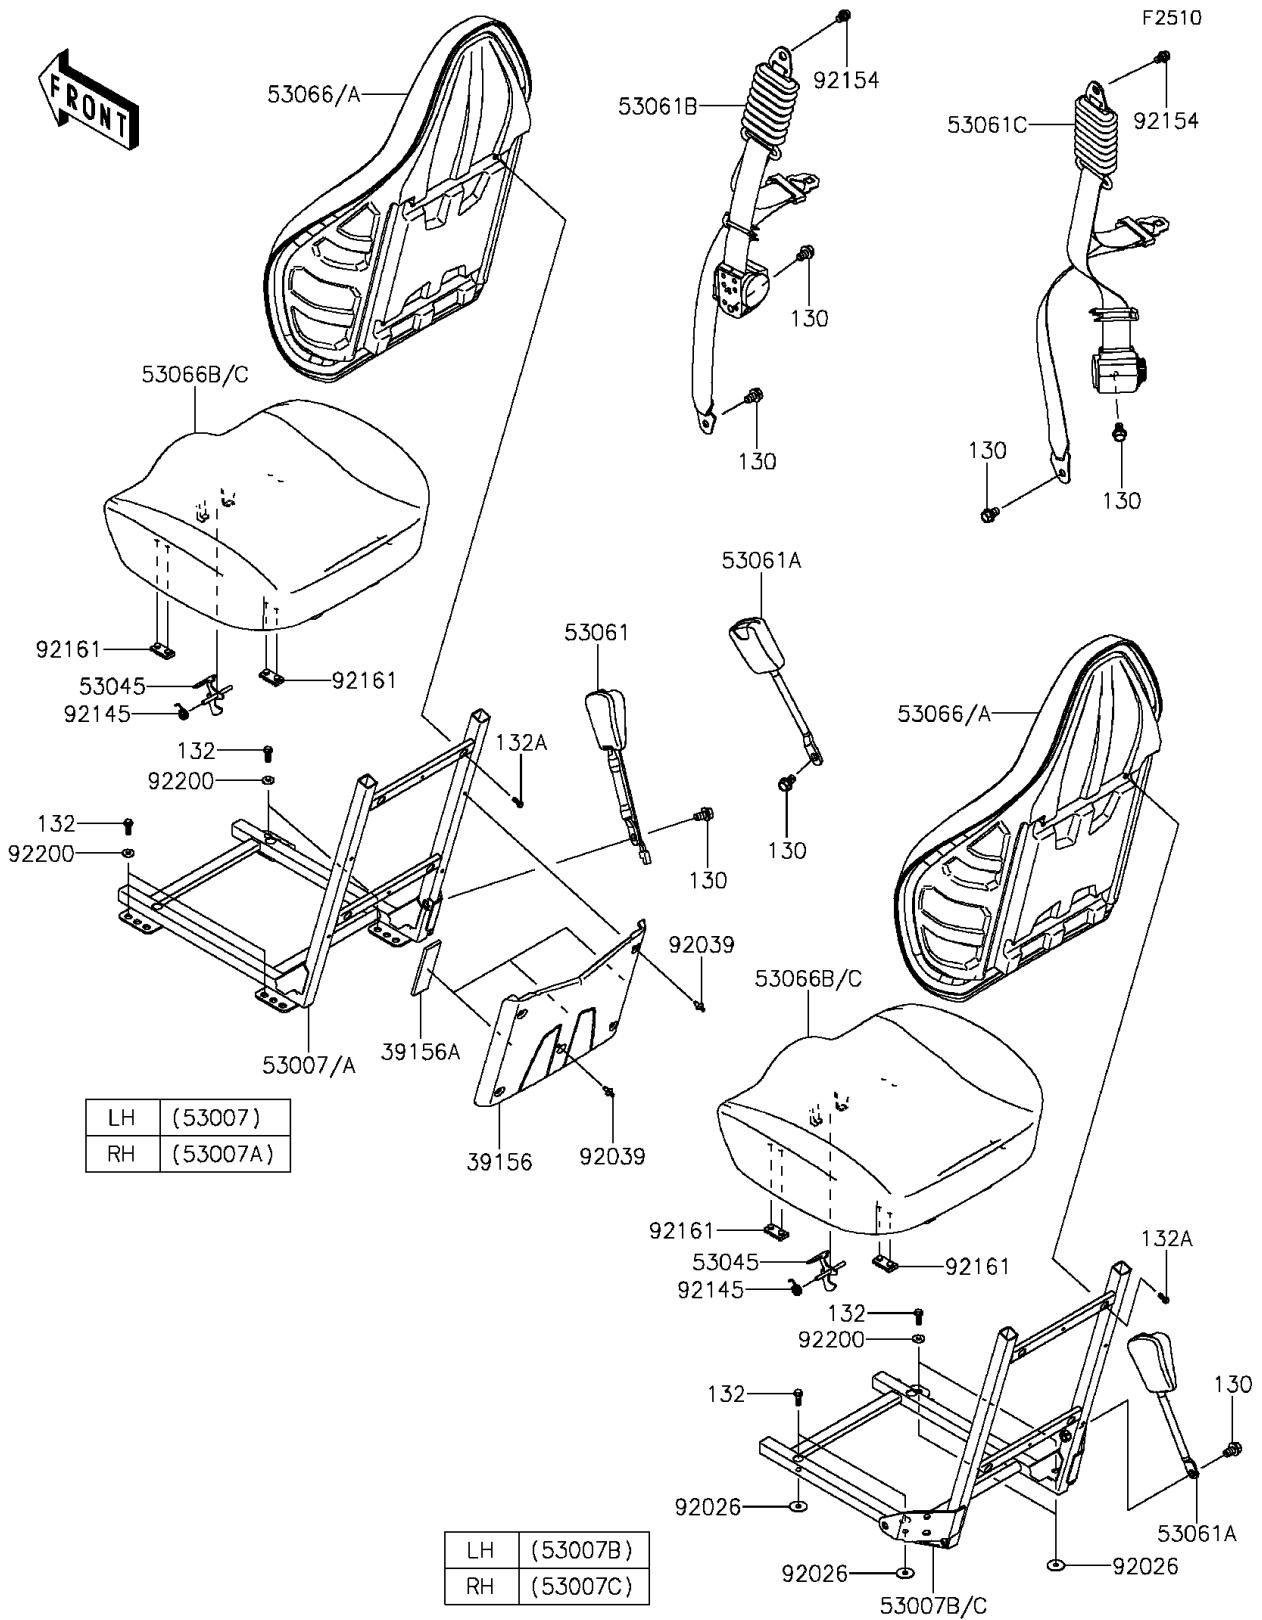

## PARTS DIAGRAM

### Seat

## PARTS LIST

### Seat

ITEM NAME	PART NUMBER	QUANTITY
PAD,SEAT BACK (Ref # 39156)	39156-0805	2
PAD,FR SEAT BACK (Ref # 39156A)	39156-0929	6
FRAME-SEAT,FR,LH (Ref # 53007)	53007-0347	1
FRAME-SEAT,FR,RH (Ref # 53007A)	53007-0348	1
FRAME-SEAT,RR,LH (Ref # 53007B)	53007-0349	1
FRAME-SEAT,RR,RH (Ref # 53007C)	53007-0350	1
HOOK-ASSY (Ref # 53045)	53045-0019	4
BELT-SEAT,BUCKLE,SW. (Ref # 53061)	53061-0038	1
BELT-SEAT,BUCKLE (Ref # 53061A)	53061-0039	3
BELT-SEAT,RETRACTOR,L=2500 (Ref # 53061B)	53061-0040	2
BELT-SEAT,RETRACTOR,L=2650 (Ref # 53061C)	53061-0041	2
SEAT-ASSY,BACK,BLK/SIL/GRN (Ref # 53066)	53066-0394-41J	4
SEAT-ASSY,BACK,BLK/SIL/ORG (Ref # 53066A)	53066-0394-41K	4
SEAT-ASSY,BOTTOM,BLK/SIL/GRN (Ref # 53066B)	53066-0420-41Y	4
SEAT-ASSY,BOTTOM,BLK/SIL/ORG (Ref # 53066C)	53066-0420-41Z	4
SPACER,8.6X30X4.5 (Ref # 92026)	92026-0714	8
RIVET,FASTENER (Ref # 92039)	92039-0713	10
SPRING,SEAT LATCH (Ref # 92145)	92145-0022	4
BOLT,10X16 (Ref # 92154)	92154-1136	4
DAMPER,SEAT (Ref # 92161)	92161-1489	16
WASHER,8.2X20.0X2.5 (Ref # 92200)	92200-0205	12
BOLT-FLANGED,12X20 (Ref # 130)	130BA1220	12
BOLT-FLANGED-SMALL,8X22 (Ref # 132)	132BA0822	16
BOLT-FLANGED-SMALL,6X14 (Ref # 132A)	132BB0614	16