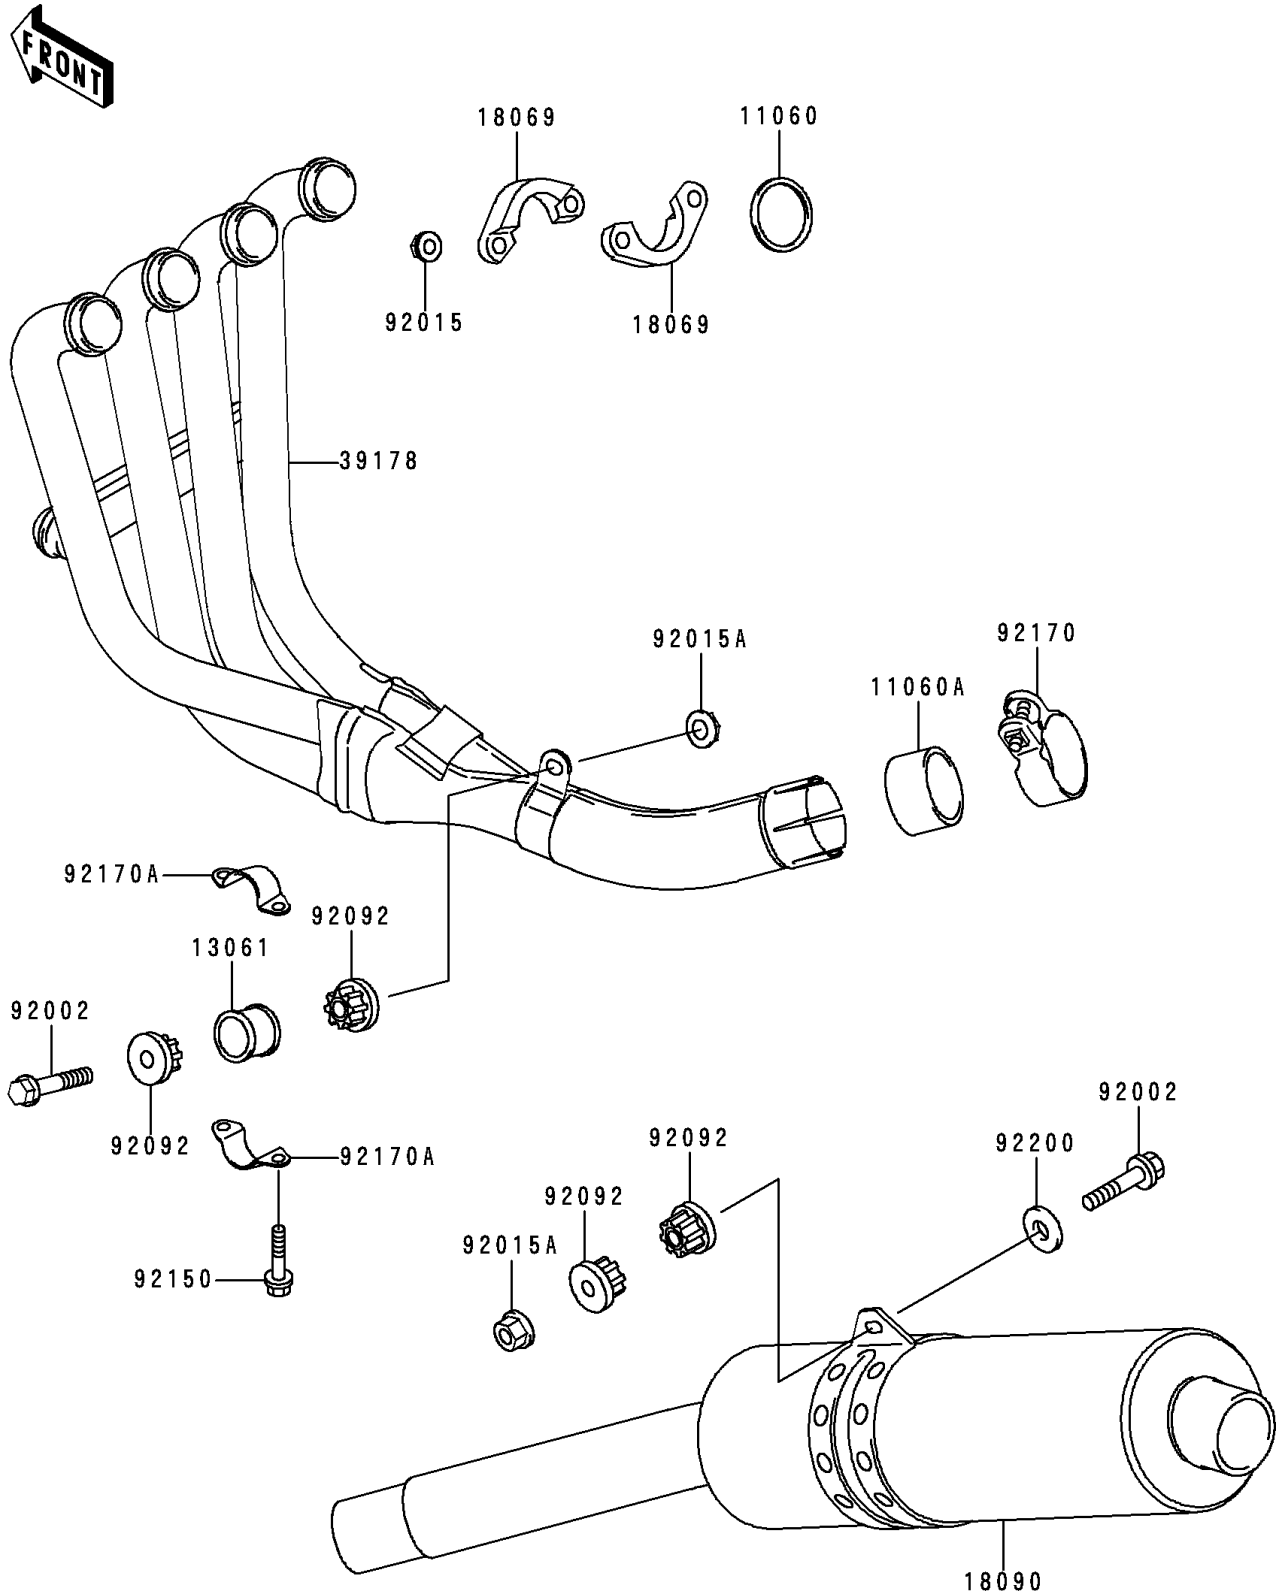

1997 Ninja® ZX™-9R

PARTS DIAGRAM

Muffler(s)

E1140

1997 Ninja® ZX™-9R

PARTS LIST

Muffler(s)

ITEM NAME	PART NUMBER	QUANTITY
GASKET,EXHAUST PIPE HOLDER (Ref # 11060)	11060-1103	4
GASKET,MUFFLER CONNECTING (Ref # 11060A)	11060-1376	1
BOSS,MANIFOLD (Ref # 13061)	13061-1447	1
HOLDER-EXHAUST PIPE (Ref # 18069)	18069-1072	8
BODY-COMP-MUFFLER (Ref # 18090)	18090-1340	1
MANIFOLD-COMP-EXHAUST (Ref # 39178)	39178-1235	1
BOLT,10X55 (Ref # 92002)	92002-1127	2
NUT,LOCK,8MM (Ref # 92015)	92015-1380	8
NUT,FLANGED,10MM (Ref # 92015A)	92015-1387	2
BUSHING-RUBBER,MUFFLER (Ref # 92092)	92092-1013	4
BOLT,6X16 (Ref # 92150)	92150-1732	2
CLAMP,MUFFLER CONNECTING (Ref # 92170)	92170-1451	1
CLAMP (Ref # 92170A)	92170-1452	2
WASHER (Ref # 92200)	92200-1313	1