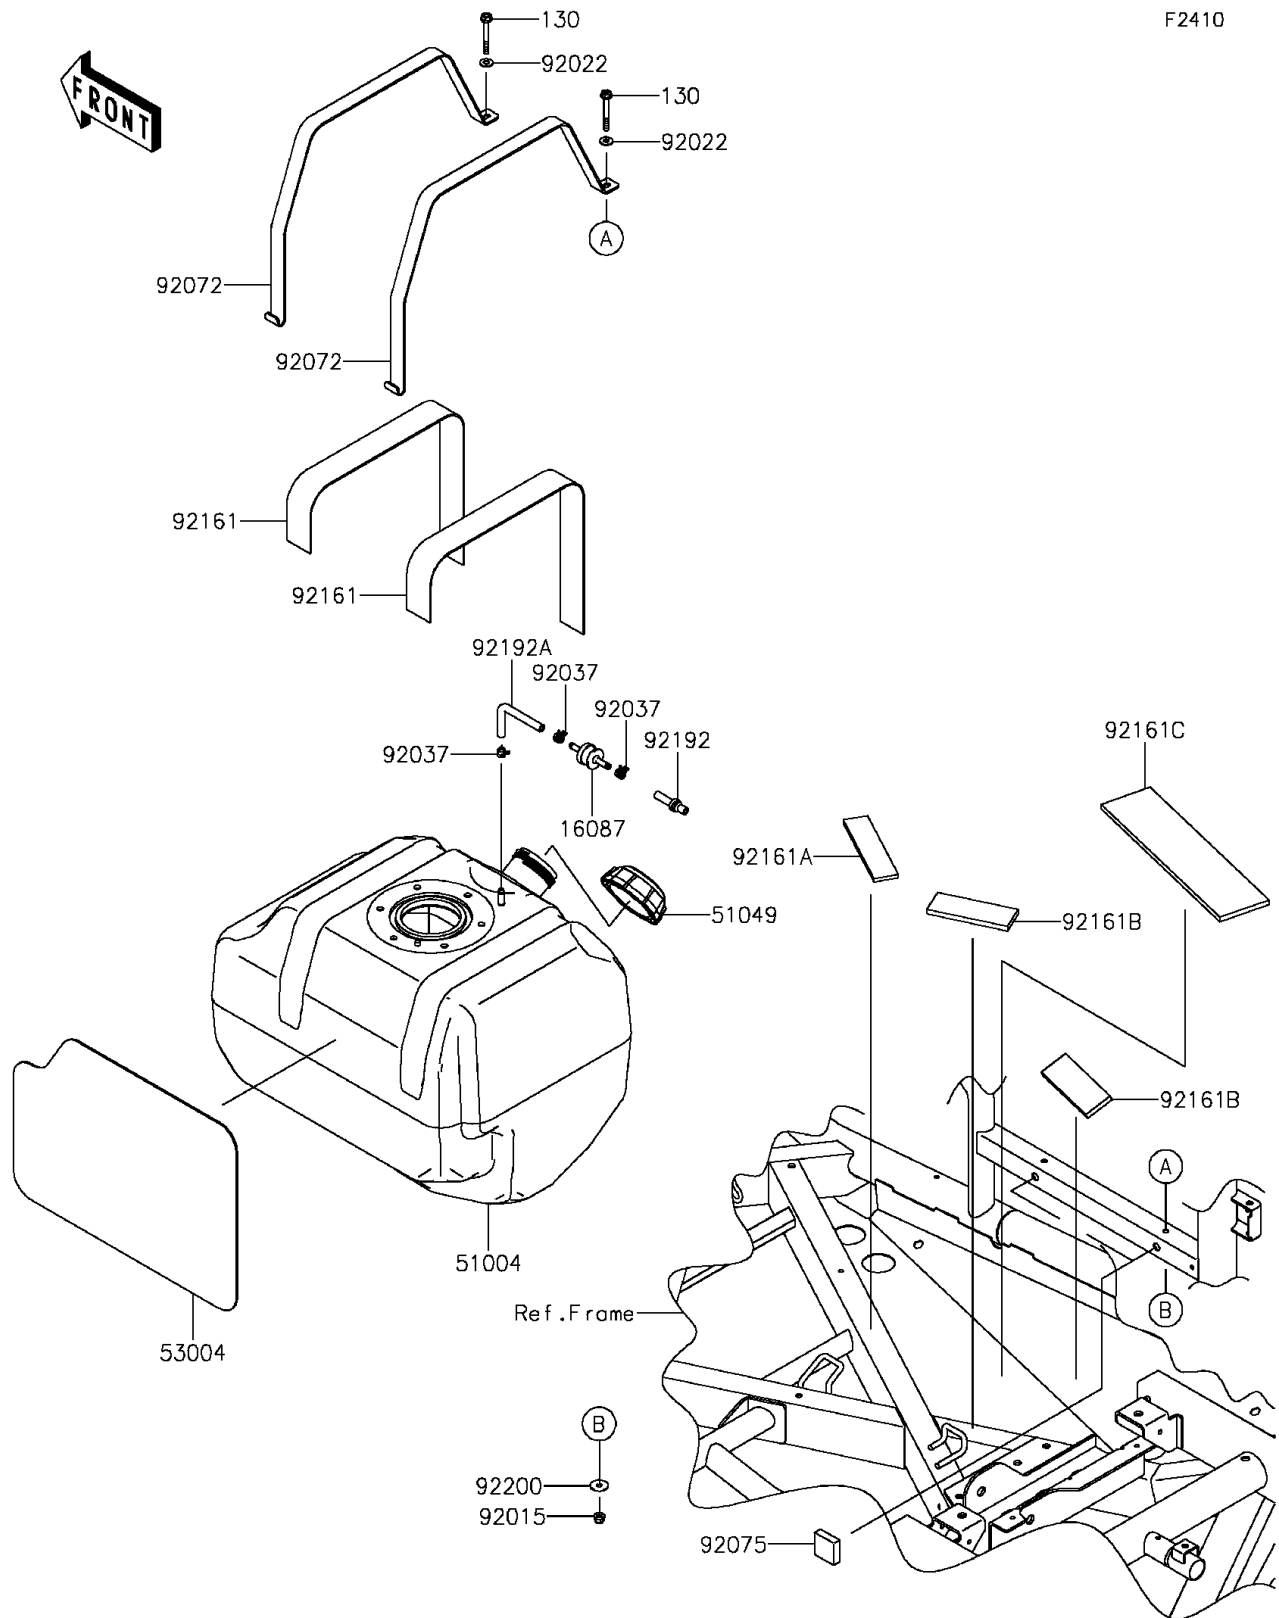

2015 TERYX4™ LE

PARTS DIAGRAM

Fuel Tank

2015 TERYX4™ LE

PARTS LIST

Fuel Tank

ITEM NAME	PART NUMBER	QUANTITY
VALVE-CHECK (Ref # 16087)	16087-0703	1
TANK-FUEL (Ref # 51004)	51004-0002	1
CAP-TANK,FUEL (Ref # 51049)	51049-0718	1
MAT (Ref # 53004)	53004-0554	1
NUT,LOCK,FLANGED,6MM (Ref # 92015)	92015-1339	2
WASHER,7X16X1.2 (Ref # 92022)	92022-1344	2
CLAMP,TUBE (Ref # 92037)	92037-1461	3
BAND,FUEL TANK (Ref # 92072)	92072-0704	2
DAMPER (Ref # 92075)	92075-1882	2
DAMPER,FUEL TANK (Ref # 92161)	92161-0794	2
DAMPER,31.1X130X5 (Ref # 92161A)	92161-0936	1
DAMPER,38X105X7 (Ref # 92161B)	92161-0948	2
DAMPER,70X280X7 (Ref # 92161C)	92161-1452	1
TUBE,FRAME PIPE-CHECK VALVE (Ref # 92192)	92192-0068	1
TUBE,VENT (Ref # 92192A)	92192-0949	1
WASHER,6.5X22X1.6 (Ref # 92200)	92200-1087	2
BOLT-FLANGED,6X50 (Ref # 130)	130BA0650	2