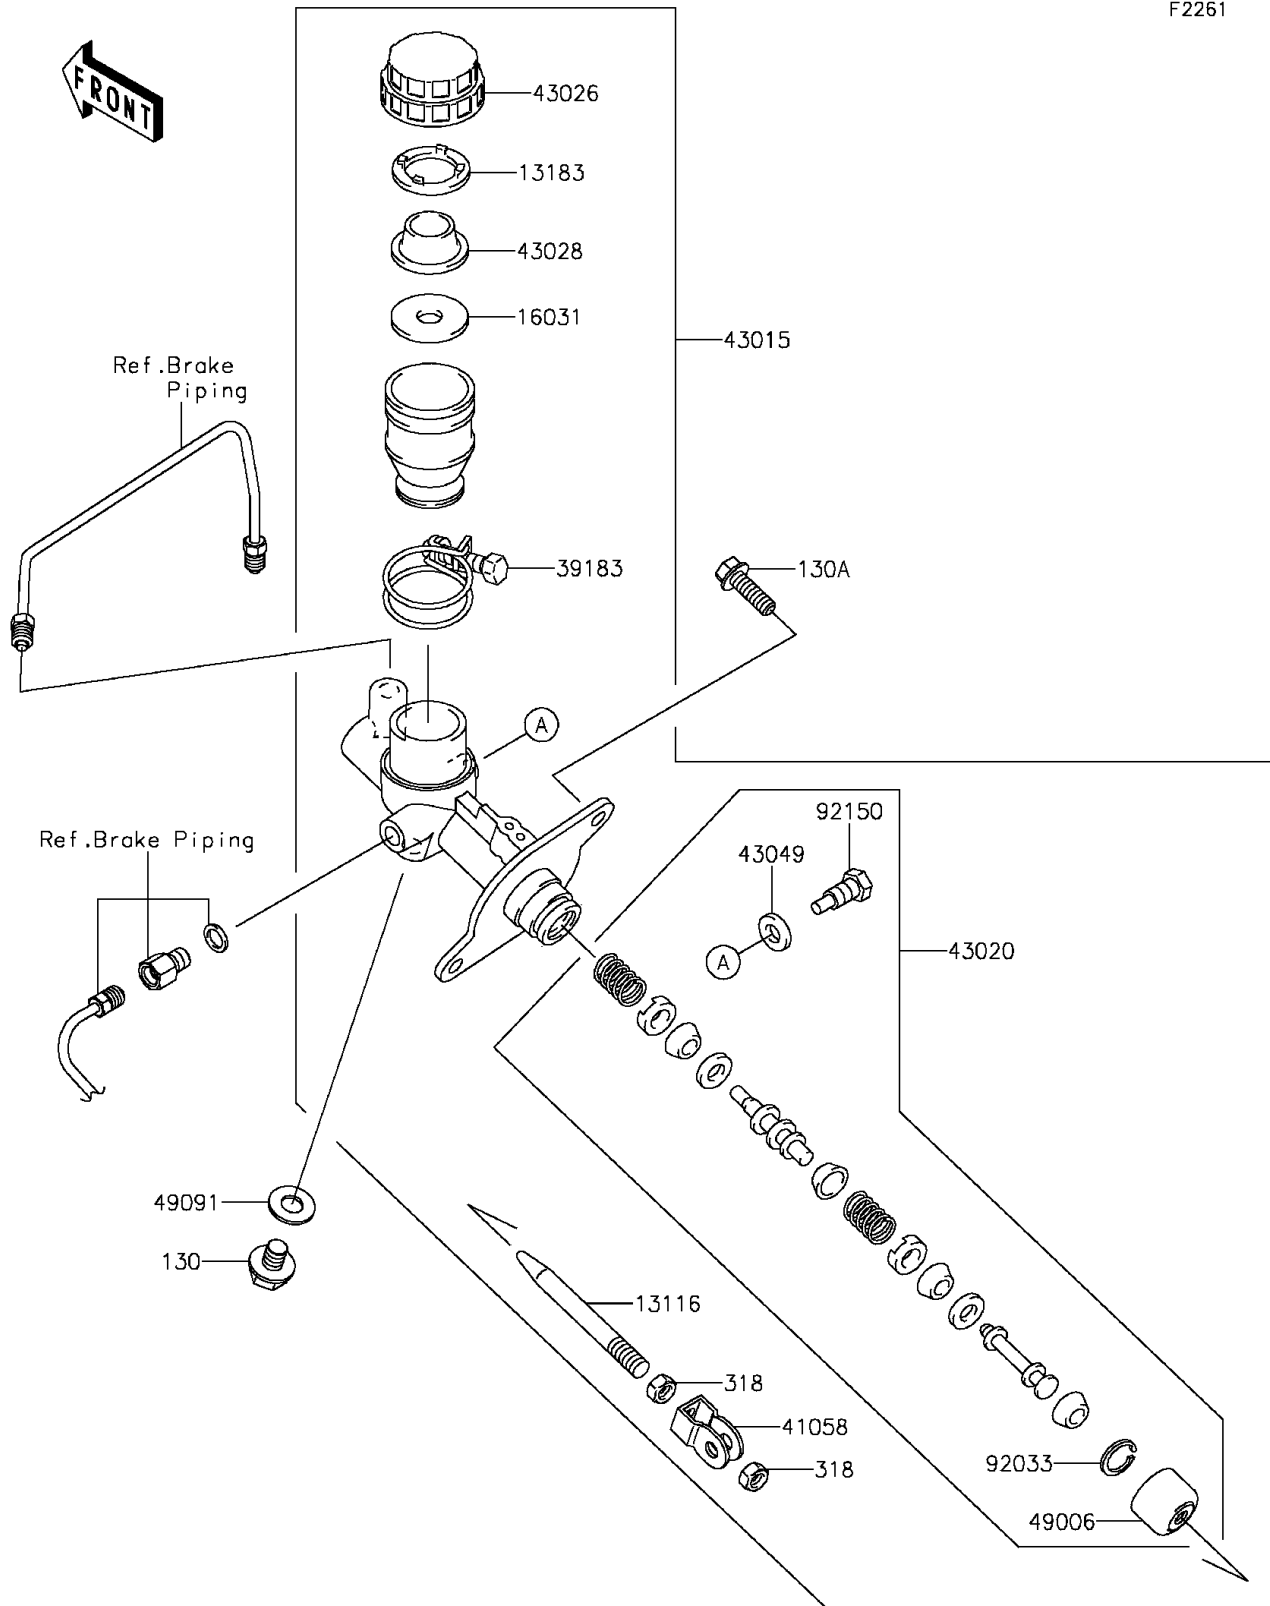

2015 TERYX4™ LE

PARTS DIAGRAM

Master Cylinder

F2261

2015 TERYX4™ LE

PARTS LIST

Master Cylinder

| ITEM NAME | PART NUMBER | QUANTITY |
|---|-------------|----------|
| ROD-PUSH (Ref # 13116) | 13116-1134 | 1 |
| PLATE (Ref # 13183) | 13183-1306 | 1 |
| FLOAT (Ref # 16031) | 16031-1069 | 1 |
| BAND-ASSY (Ref # 39183) | 39183-1055 | 1 |
| RODEND-BRAKE (Ref # 41058) | 41058-1057 | 1 |
| CYLINDER-ASSY-MASTER (Ref # 43015) | 43015-1683 | 1 |
| PISTON-COMP-BRAKE (Ref # 43020) | 43020-1124 | 1 |
| CAP-BRAKE (Ref # 43026) | 43026-1067 | 1 |
| DIAPHRAGM (Ref # 43028) | 43028-1078 | 1 |
| PACKING (Ref # 43049) | 43049-1065 | 1 |
| BOOT (Ref # 49006) | 49006-1245 | 1 |
| WASHER-SEAL,10.1X14.5X1.5 (Ref # 49091) | 49091-0001 | 1 |
| RING-SNAP (Ref # 92033) | 92033-1255 | 1 |
| BOLT,STOP (Ref # 92150) | 92150-1165 | 1 |
| BOLT-FLANGED,10X12 (Ref # 130) | 130AA1012 | 1 |
| BOLT-FLANGED,8X25 (Ref # 130A) | 130BA0825 | 2 |
| NUT-HEX-SMALL,8MM (Ref # 318) | 318BA0800 | 2 |