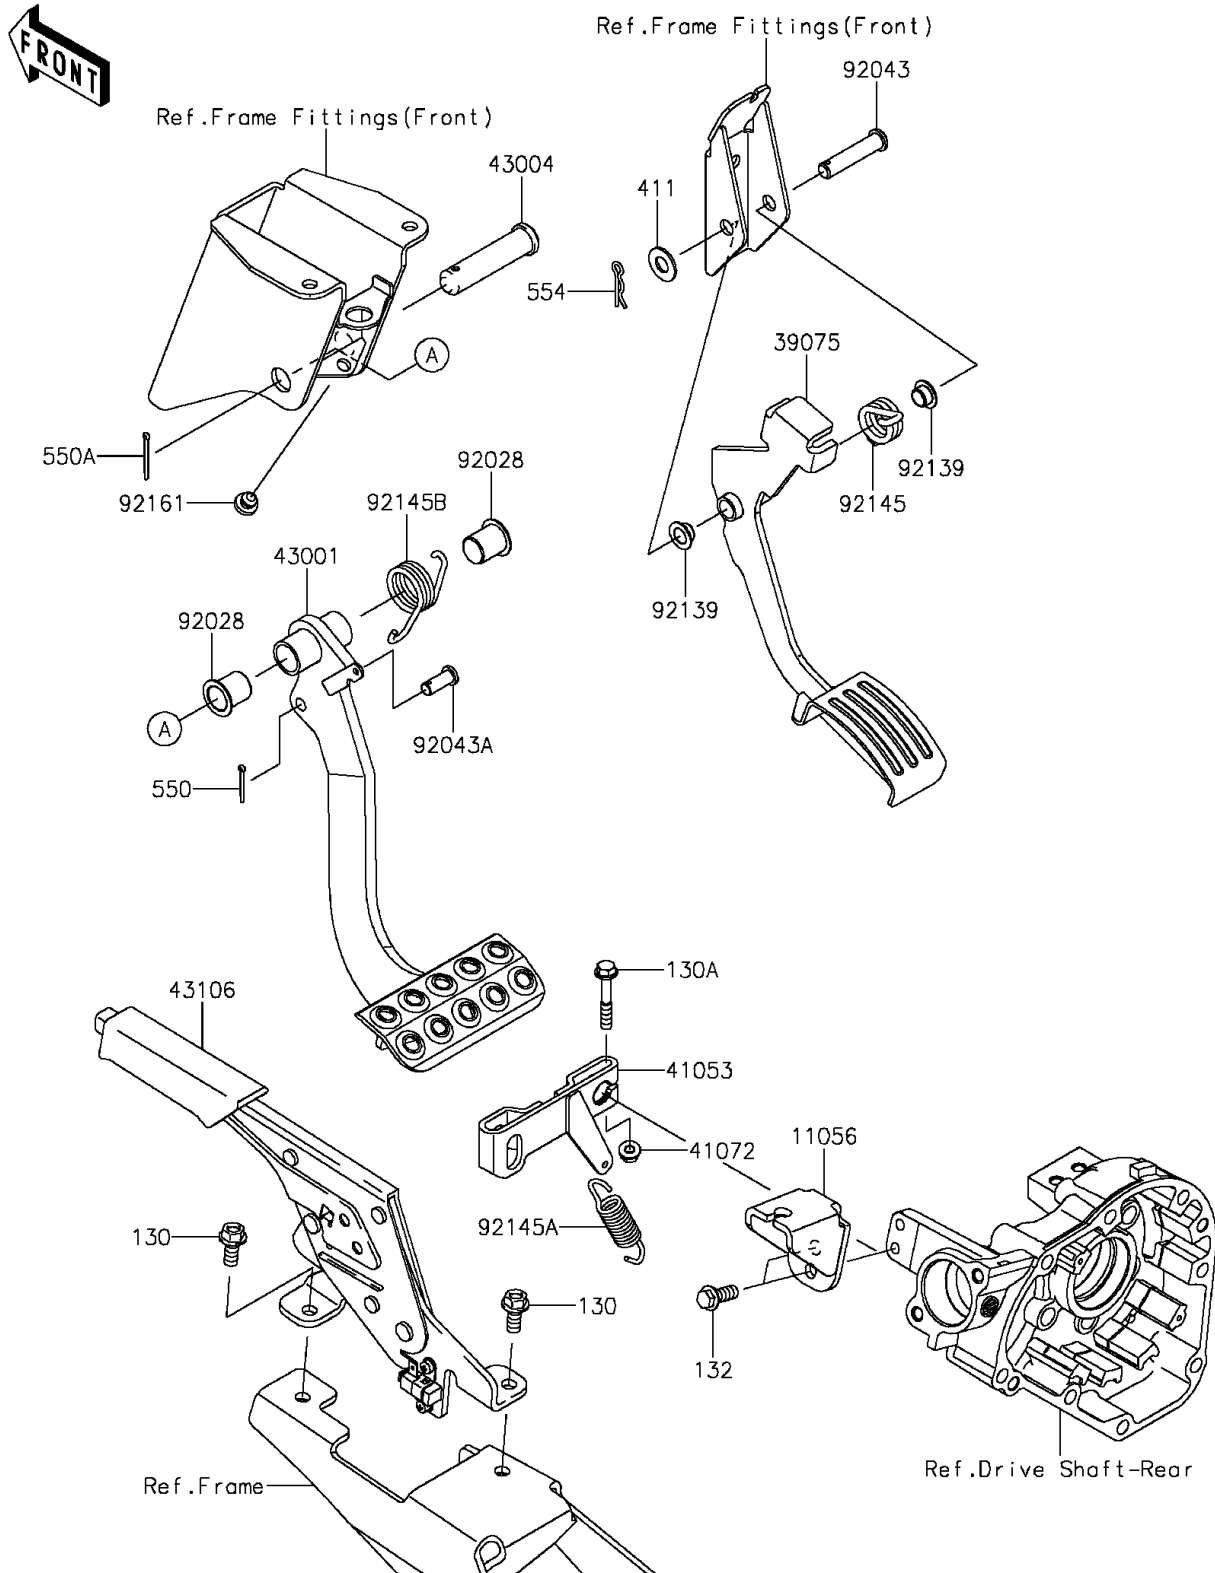

2015 TERYX4™ LE

PARTS DIAGRAM

Brake Pedal/Throttle Lever

F2260

2015 TERYX4™ LE

PARTS LIST

Brake Pedal/Throttle Lever

ITEM NAME	PART NUMBER	QUANTITY
BRACKET (Ref # 11056)	11056-2267	1
LEVER-THROTTLE (Ref # 39075)	39075-0019	1
LEVER-BRAKE CAM (Ref # 41053)	41053-0023	1
NUT,6MM (Ref # 41072)	41072-007	1
LEVER-BRAKE (Ref # 43001)	43001-0737	1
SHAFT-BRAKE (Ref # 43004)	43004-1128	1
LEVER-ASSY-PARKING BRAKE (Ref # 43106)	43106-7502	1
BUSHING (Ref # 92028)	92028-1571	2
PIN,10X42.5 (Ref # 92043)	92043-0707	1
PIN (Ref # 92043A)	92043-1039	1
BUSHING (Ref # 92139)	92139-0230	2
SPRING,THROTTLE (Ref # 92145)	92145-0831	1
SPRING,BRAKE CAM LEVER (Ref # 92145A)	92145-0880	1
SPRING,BRAKE PEDAL RETURN (Ref # 92145B)	92145-1615	1
DAMPER (Ref # 92161)	92161-1084	1
BOLT-FLANGED,8X18 (Ref # 130)	130BA0818	2
BOLT-FLANGED,6X40 (Ref # 130A)	130CA0640	1
BOLT-FLANGED-SMALL,8X20 (Ref # 132)	132BA0820	2
WASHER-PLAIN,10MM (Ref # 411)	411AA1000	1
PIN-COTTER,2.5X18 (Ref # 550)	550AA2518	1
PIN-COTTER,2.5X25 (Ref # 550A)	550AA2525	1
PIN-SNAP,10MM (Ref # 554)	554DA1000	1