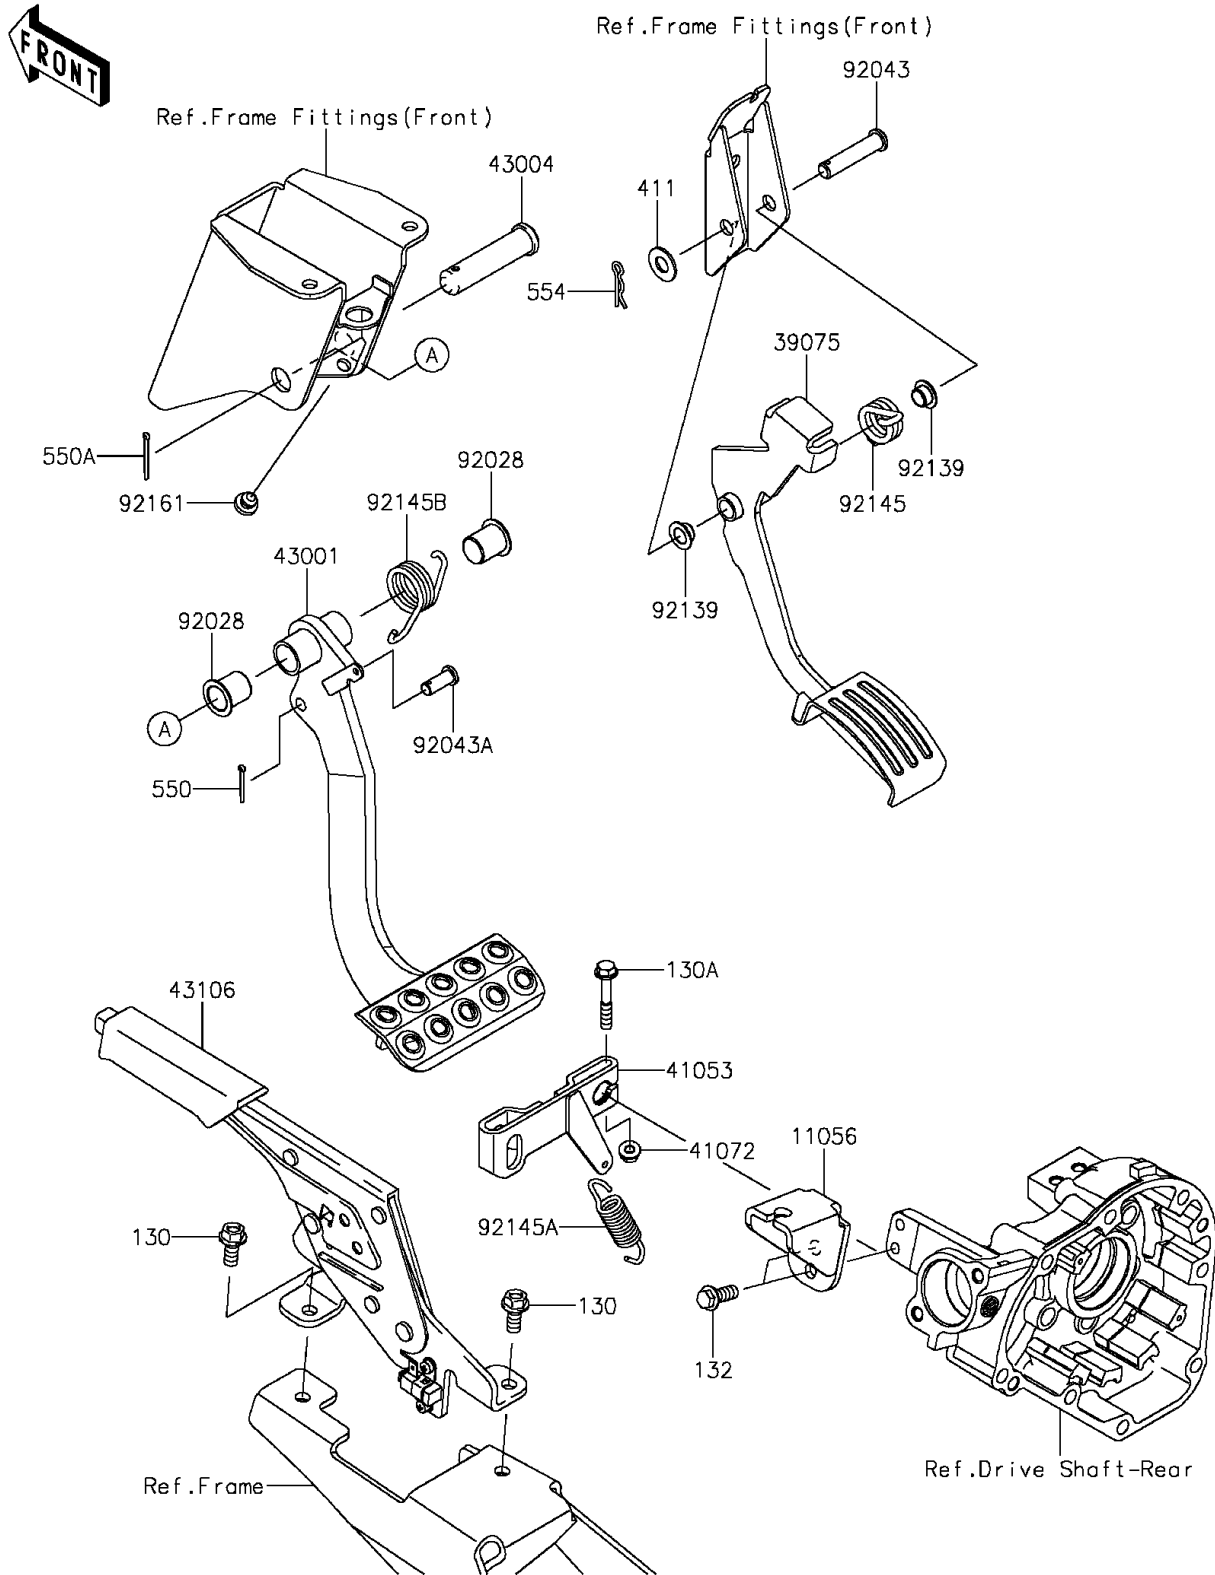

2015 TERYX4™ LE

PARTS DIAGRAM

Brake Pedal/Throttle Lever

F2260

2015 TERYX4™ LE

PARTS LIST

Brake Pedal/Throttle Lever

ITEM NAME	PART NUMBER	QUANTITY
BRACKET (Ref # 11056)	11056-2267	1
LEVER-THROTTLE (Ref # 39075)	39075-0019	1
LEVER-BRAKE CAM (Ref # 41053)	41053-0023	1
NUT,6MM (Ref # 41072)	41072-007	1
LEVER-BRAKE (Ref # 43001)	43001-0737	1
SHAFT-BRAKE (Ref # 43004)	43004-1128	1
LEVER-ASSY-PARKING BRAKE (Ref # 43106)	43106-7502	1
BUSHING (Ref # 92028)	92028-1571	2
PIN,10X42.5 (Ref # 92043)	92043-0707	1
PIN (Ref # 92043A)	92043-1039	1
BUSHING (Ref # 92139)	92139-0230	2
SPRING,THROTTLE (Ref # 92145)	92145-0831	1
SPRING,BRAKE CAM LEVER (Ref # 92145A)	92145-0880	1
SPRING,BRAKE PEDAL RETURN (Ref # 92145B)	92145-1615	1
DAMPER (Ref # 92161)	92161-1084	1
BOLT-FLANGED,8X18 (Ref # 130)	130BA0818	2
BOLT-FLANGED,6X40 (Ref # 130A)	130CA0640	1
BOLT-FLANGED-SMALL,8X20 (Ref # 132)	132BA0820	2
WASHER-PLAIN,10MM (Ref # 411)	411AA1000	1
PIN-COTTER,2.5X18 (Ref # 550)	550AA2518	1
PIN-COTTER,2.5X25 (Ref # 550A)	550AA2525	1
PIN-SNAP,10MM (Ref # 554)	554DA1000	1