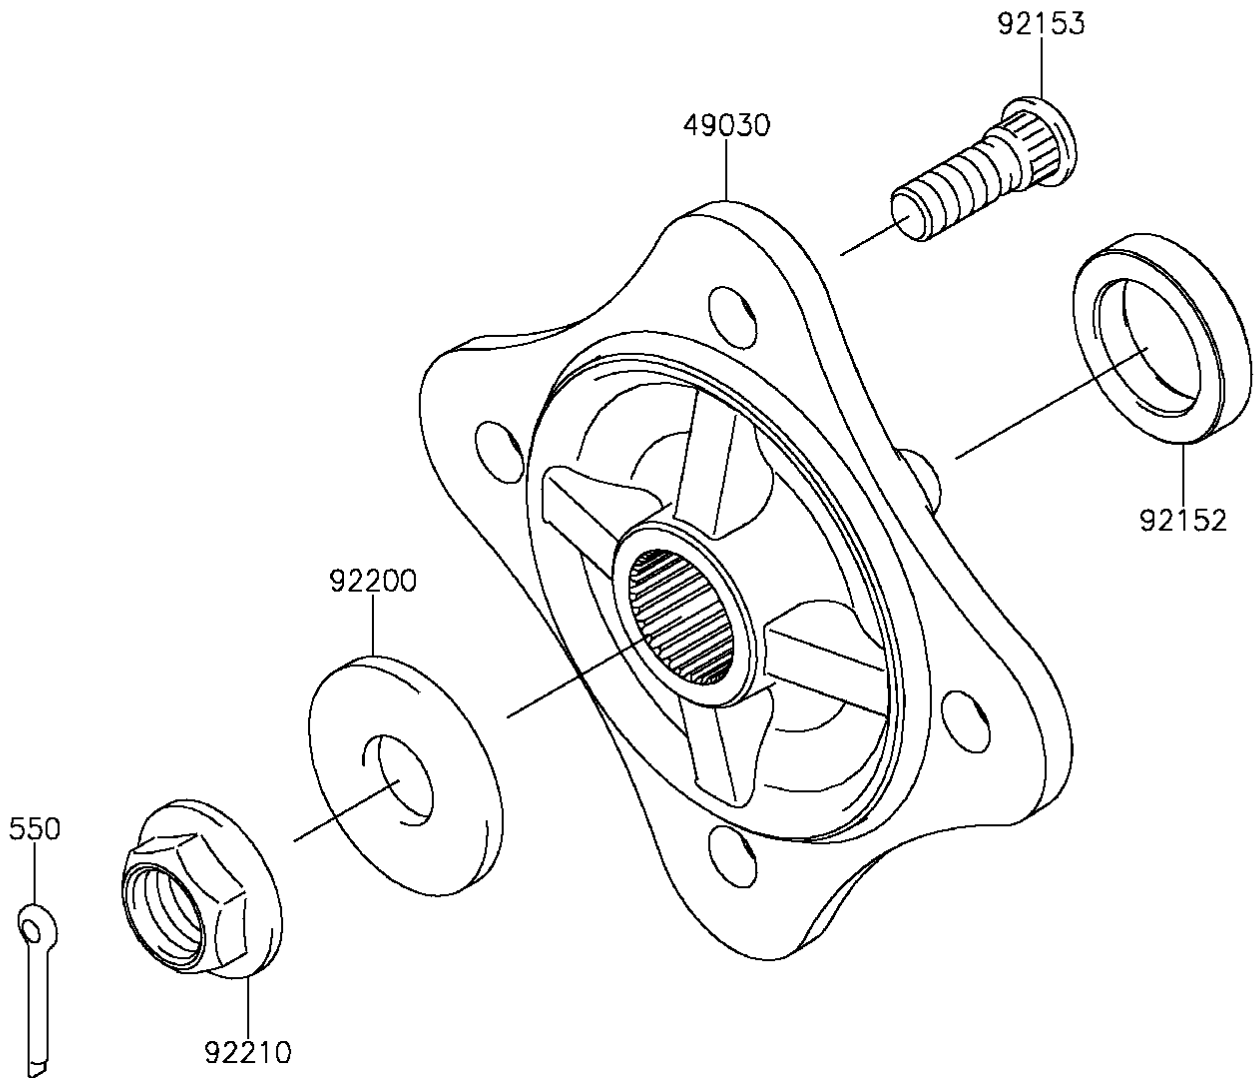

## PARTS DIAGRAM

### Rear Hubs/Brakes

F2240

## PARTS LIST

### Rear Hubs/Brakes

ITEM NAME	PART NUMBER	QUANTITY
HUB,RR (Ref # 49030)	49030-0561	2
COLLAR,30.1X44X9 (Ref # 92152)	92152-1700	2
BOLT,12MM (Ref # 92153)	92153-1915	8
WASHER,20.3X52X4.5 (Ref # 92200)	92200-0130	2
NUT,FLANGED,20MM (Ref # 92210)	92210-2093	2
PIN-COTTER,4.0X30 (Ref # 550)	550AA4030	2