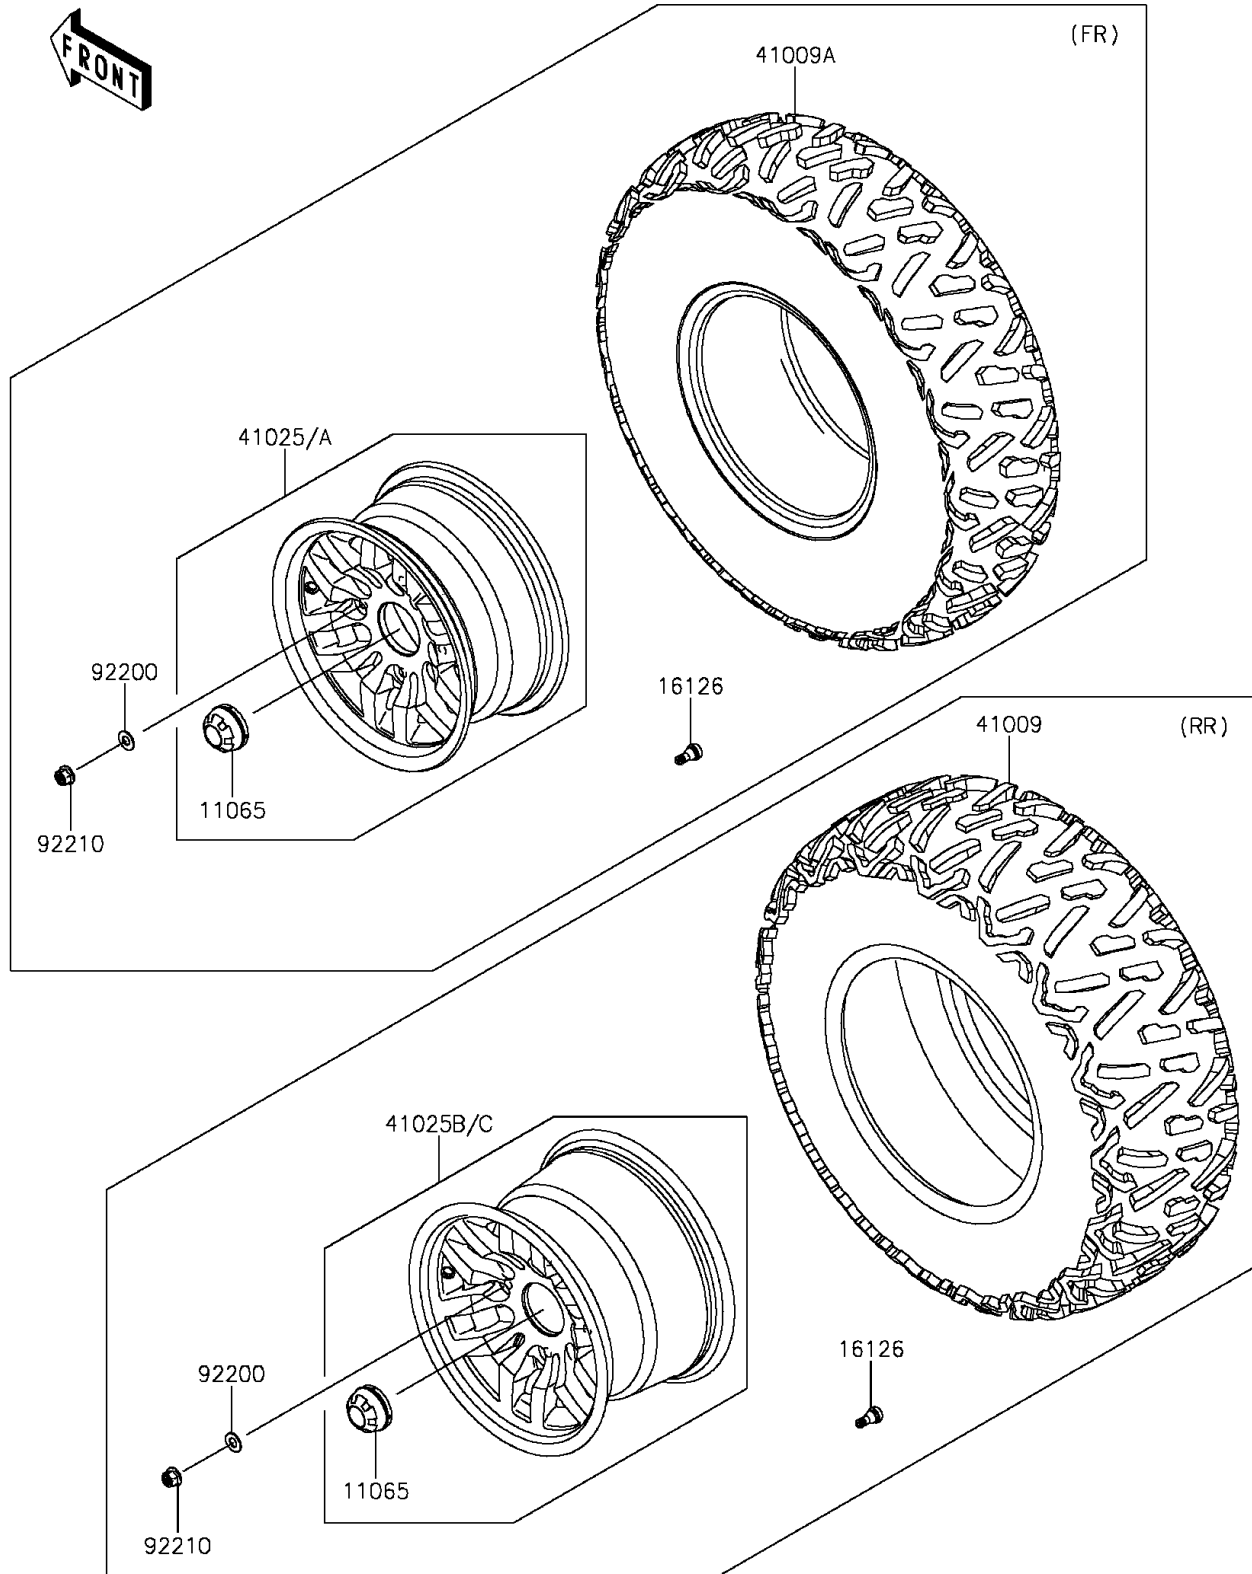

## PARTS DIAGRAM

### Wheels/Tires

F2210

## PARTS LIST

### Wheels/Tires

ITEM NAME	PART NUMBER	QUANTITY
CAP,WHEEL (Ref # 11065)	11065-0321	4
VALVE (Ref # 16126)	16126-4001	4
TIRE,RR,26X11.00-12,MU10 (Ref # 41009)	41009-0506	2
TIRE,FR,26X9.00R12 6PLY,BIGHORN2 (Ref # 41009A)	41009-0511	2
RIM,FR,12X6.0AT,SILVER,GRN/CR (Ref # 41025)	41025-0138-42W	2
RIM,FR,12X6.0AT,SILVER,ORG/CR (Ref # 41025A)	41025-0138-42Z	2
RIM,RR,12X8.0AT,SILVER,GRN/CR (Ref # 41025B)	41025-0139-42W	2
RIM,RR,12X8.0AT,SILVER,ORG/CR (Ref # 41025C)	41025-0139-42Z	2
WASHER,12.1X25X1.6 (Ref # 92200)	92200-0455	16
NUT,12MM (Ref # 92210)	92210-0603	16