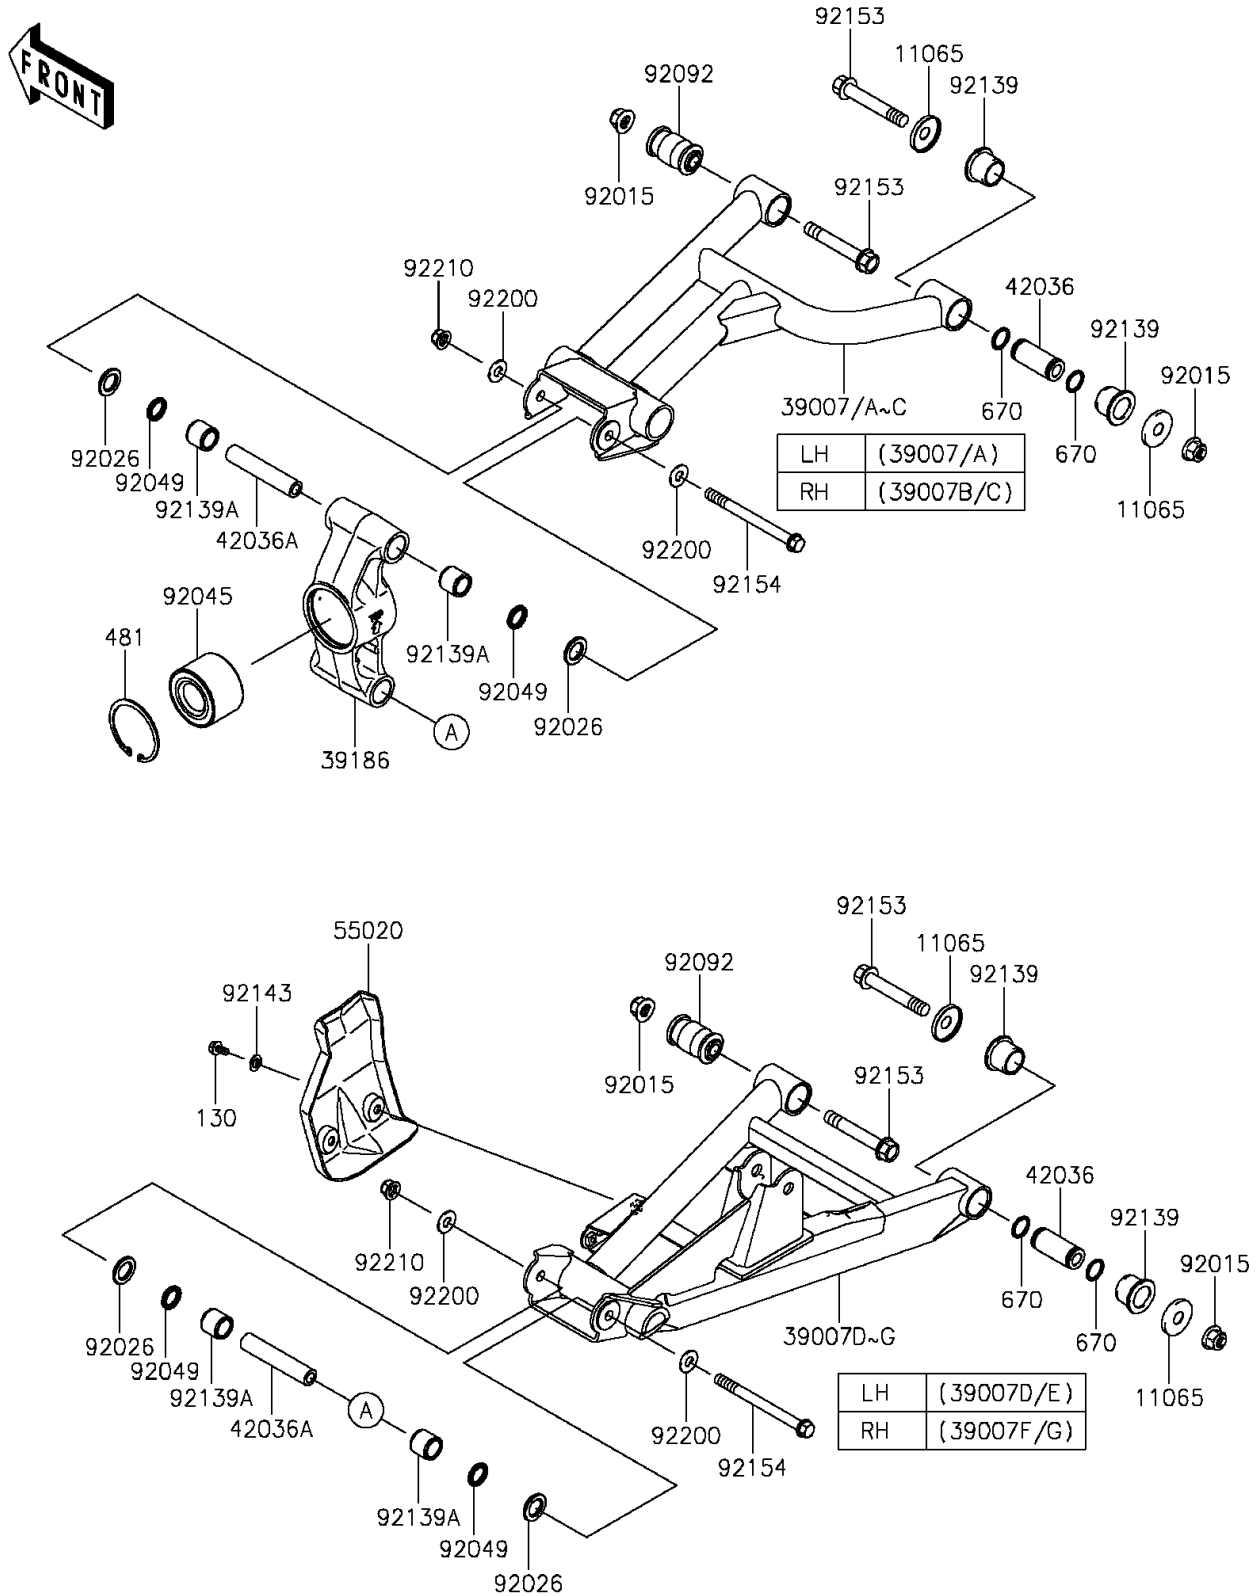

2015 TERYX4™ LE

PARTS DIAGRAM

Rear Suspension

F2153

2015 TERYX4™ LE

PARTS LIST

Rear Suspension

ITEM NAME	PART NUMBER	QUANTITY
CAP (Ref # 11065)	11065-0253	8
ARM-SUSP,RR,UPP,LH,C.L.GREEN (Ref # 39007)	39007-0345-42Q	1
ARM-SUSP,RR,UPP,LH,C.B.ORANGE (Ref # 39007A)	39007-0345-42R	1
ARM-SUSP,RR,UPP,RH,C.L.GREEN (Ref # 39007B)	39007-0346-42Q	1
ARM-SUSP,RR,UPP,RH,C.B.ORANGE (Ref # 39007C)	39007-0346-42R	1
ARM-SUSP,RR,LWR,LH,C.L.GREEN (Ref # 39007D)	39007-0347-42Q	1
ARM-SUSP,RR,LWR,LH,C.B.ORANGE (Ref # 39007E)	39007-0347-42R	1
ARM-SUSP,RR,LWR,RH,C.L.GREEN (Ref # 39007F)	39007-0348-42Q	1
ARM-SUSP,RR,LWR,RH,C.B.ORANGE (Ref # 39007G)	39007-0348-42R	1
KNUCKLE,RR (Ref # 39186)	39186-0316	2
SLEEVE (Ref # 42036)	42036-0062	4
SLEEVE,10X17X88 (Ref # 42036A)	42036-0710	4
GUARD,REAR ARM (Ref # 55020)	55020-0805	2
NUT,LOCK,FLANGED,12MM (Ref # 92015)	92015-1433	8
SPACER,17X28.6X3 (Ref # 92026)	92026-0746	8
BEARING-BALL,30X62X40 (Ref # 92045)	92045-0739	2
SEAL-OIL,17X24X3 (Ref # 92049)	92049-0726	8
BUSHING-RUBBER (Ref # 92092)	92092-0555	4
BUSHING (Ref # 92139)	92139-0231	8
BUSHING,17X24X21.5 (Ref # 92139A)	92139-0736	8
COLLAR (Ref # 92143)	92143-1087	4
BOLT,FLANGED,12X76.5 (Ref # 92153)	92153-1733	8
BOLT,FLANGED,10X117 (Ref # 92154)	92154-0743	4
WASHER,10.3X23X1.6 (Ref # 92200)	92200-2009	8
NUT,LOCK,FLANGED,10MM (Ref # 92210)	92210-1080	4
BOLT-FLANGED,6X12 (Ref # 130)	130BA0612	4
CIRCLIP (Ref # 481)	481J6200	2
O RING,18MM (Ref # 670)	670B2018	8