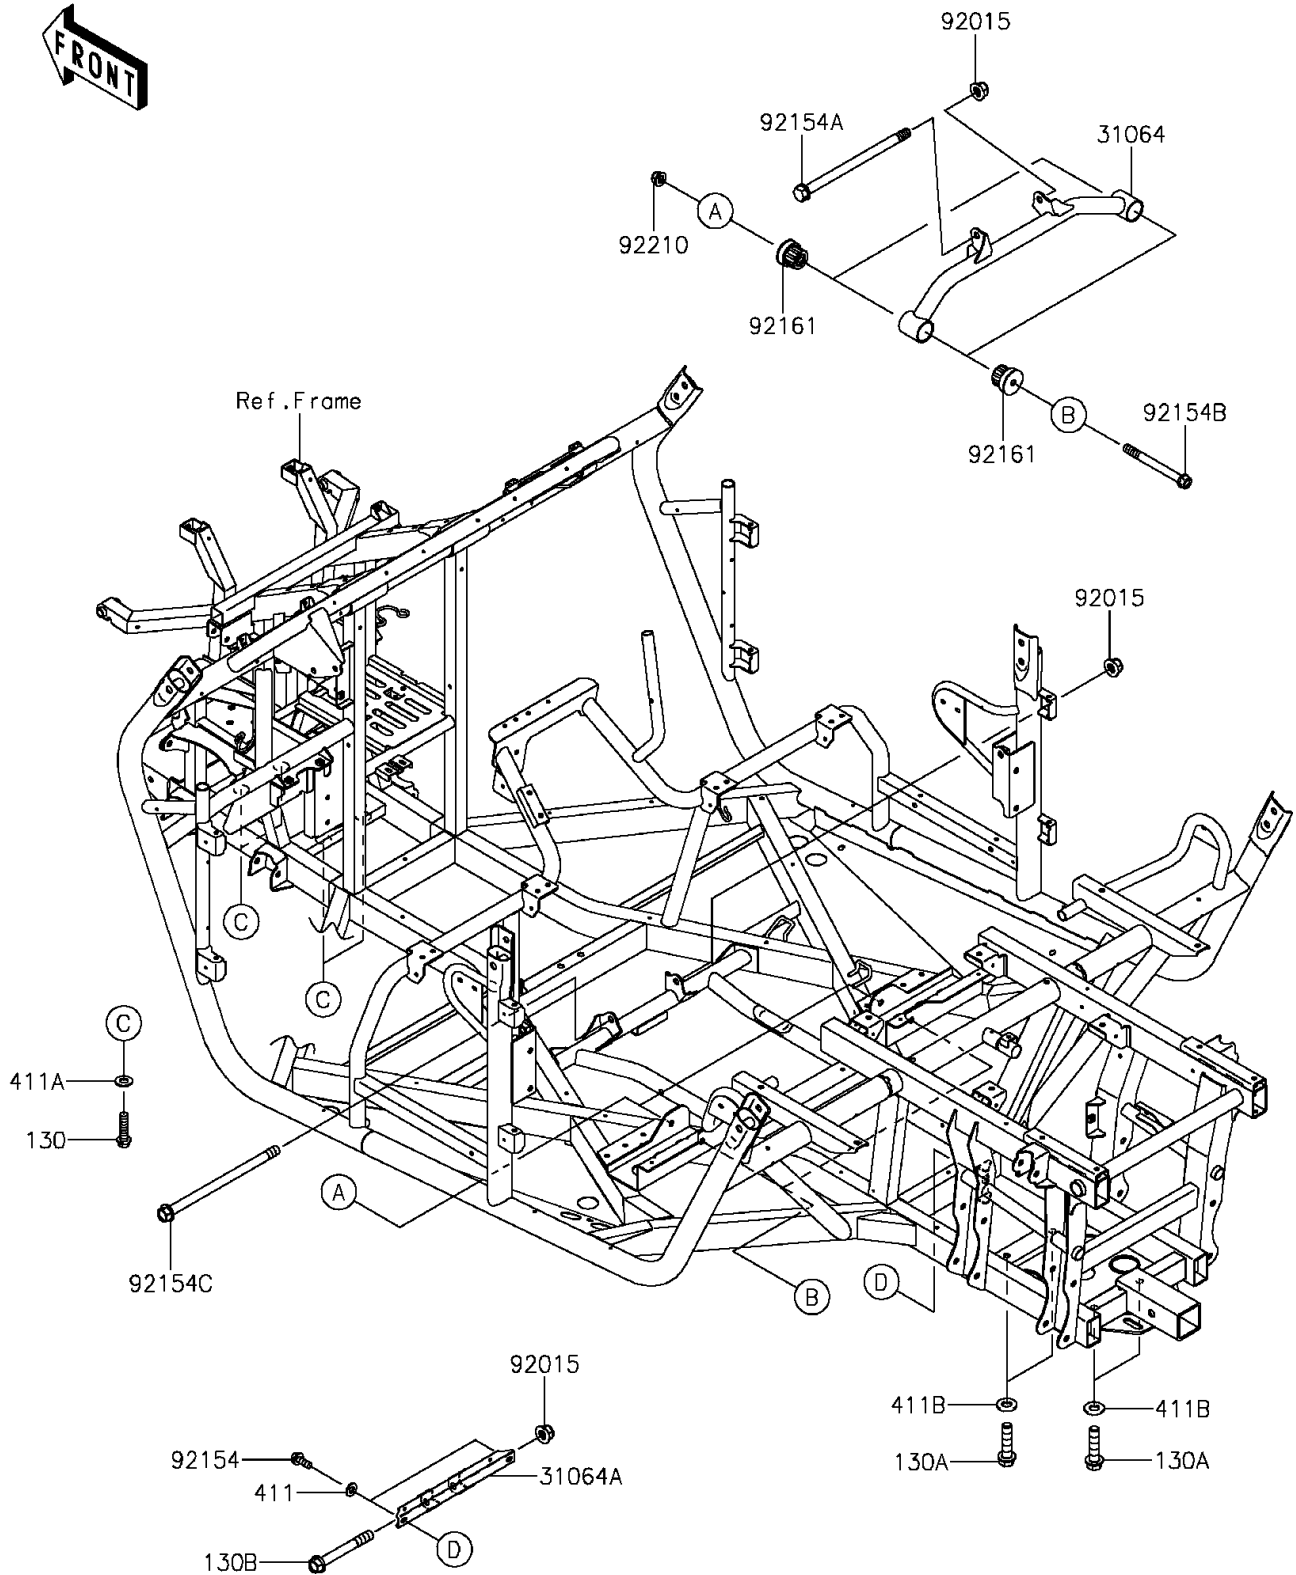

2015 TERYX4™ LE

PARTS DIAGRAM

Engine Mount

F2122

2015 TERYX4™ LE

PARTS LIST

Engine Mount

ITEM NAME	PART NUMBER	QUANTITY
PIPE-COMP,RR FRAME (Ref # 31064)	31064-0621	1
PIPE-COMP,RR GEARCASE MOUNT (Ref # 31064A)	31064-0626	1
NUT,LOCK,FLANGED,12MM (Ref # 92015)	92015-1433	3
BOLT,FLANGED,8X20 (Ref # 92154)	92154-1130	2
BOLT,FLANGED,12X190 (Ref # 92154A)	92154-1131	1
BOLT,FLANGED,10X105 (Ref # 92154B)	92154-1132	2
BOLT,FLANGED,12X200 (Ref # 92154C)	92154-1133	1
DAMPER (Ref # 92161)	92161-0423	4
NUT,LOCK,FLANGED,10MM (Ref # 92210)	92210-0276	2
BOLT-FLANGED,10X40 (Ref # 130)	130BA1040	4
BOLT-FLANGED,12X50 (Ref # 130A)	130BA1250	4
BOLT-FLANGED,12X95 (Ref # 130B)	130BA1295	1
WASHER-PLAIN (Ref # 411)	411AA0800	2
WASHER-PLAIN,10MM (Ref # 411A)	411AA1000	4
WASHER-PLAIN,12MM (Ref # 411B)	411AA1200	4