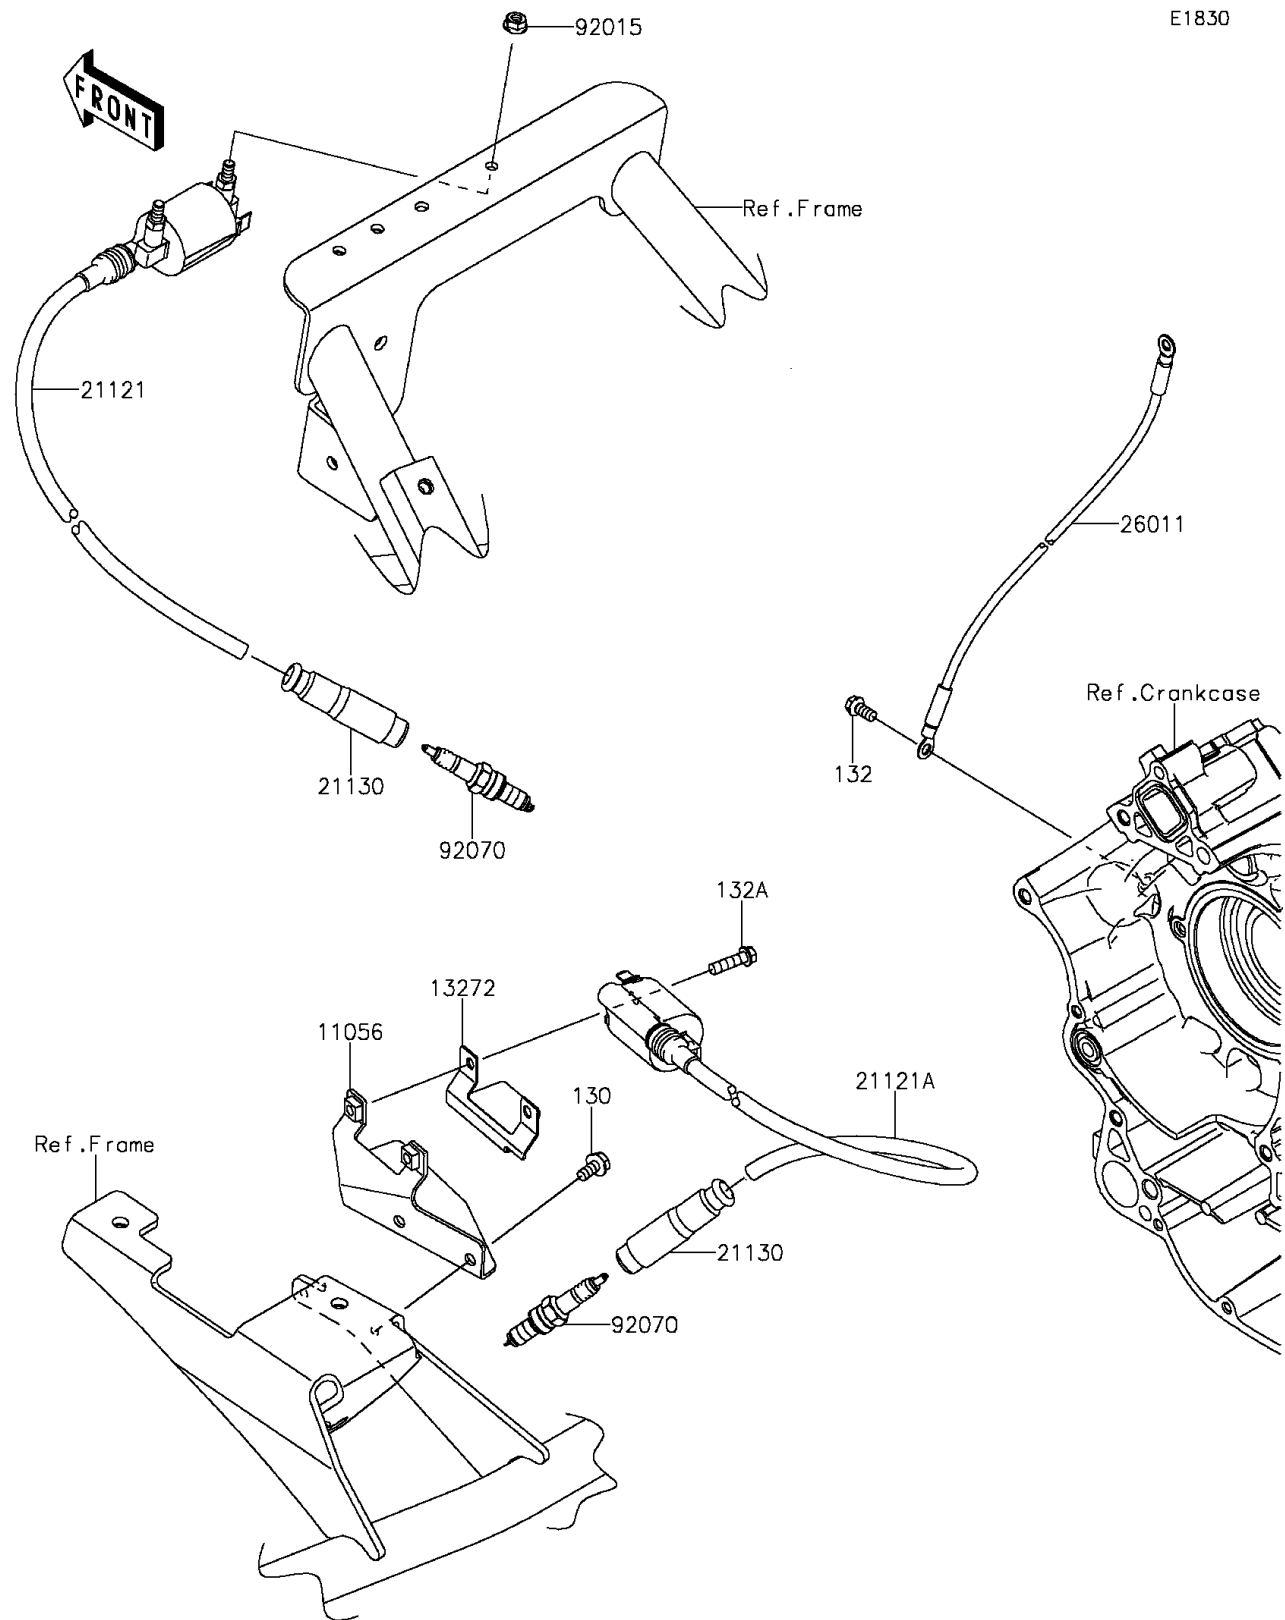

2015 TERYX4™ LE

PARTS DIAGRAM

Ignition System

2015 TERYX4™ LE

PARTS LIST

Ignition System

| ITEM NAME | PART NUMBER | QUANTITY |
|--|-------------|----------|
| BRACKET (Ref # 11056) | 11056-2673 | 1 |
| PLATE (Ref # 13272) | 13272-1541 | 1 |
| COIL-IGNITION (Ref # 21121) | 21121-0716 | 1 |
| COIL-IGNITION (Ref # 21121A) | 21121-0717 | 1 |
| CAP-SPARK PLUG (Ref # 21130) | 21130-1071 | 2 |
| WIRE-LEAD (Ref # 26011) | 26011-0712 | 1 |
| NUT,FLANGED,6MM (Ref # 92015) | 92015-1367 | 2 |
| PLUG-SPARK,CPR7EA-9(NGK) (Ref # 92070) | 92070-0022 | 2 |
| BOLT-FLANGED,6X12 (Ref # 130) | 130BA0612 | 2 |
| BOLT-FLANGED-SMALL,6X12 (Ref # 132) | 132BA0612 | 1 |
| BOLT-FLANGED-SMALL,6X22 (Ref # 132A) | 132BA0622 | 2 |