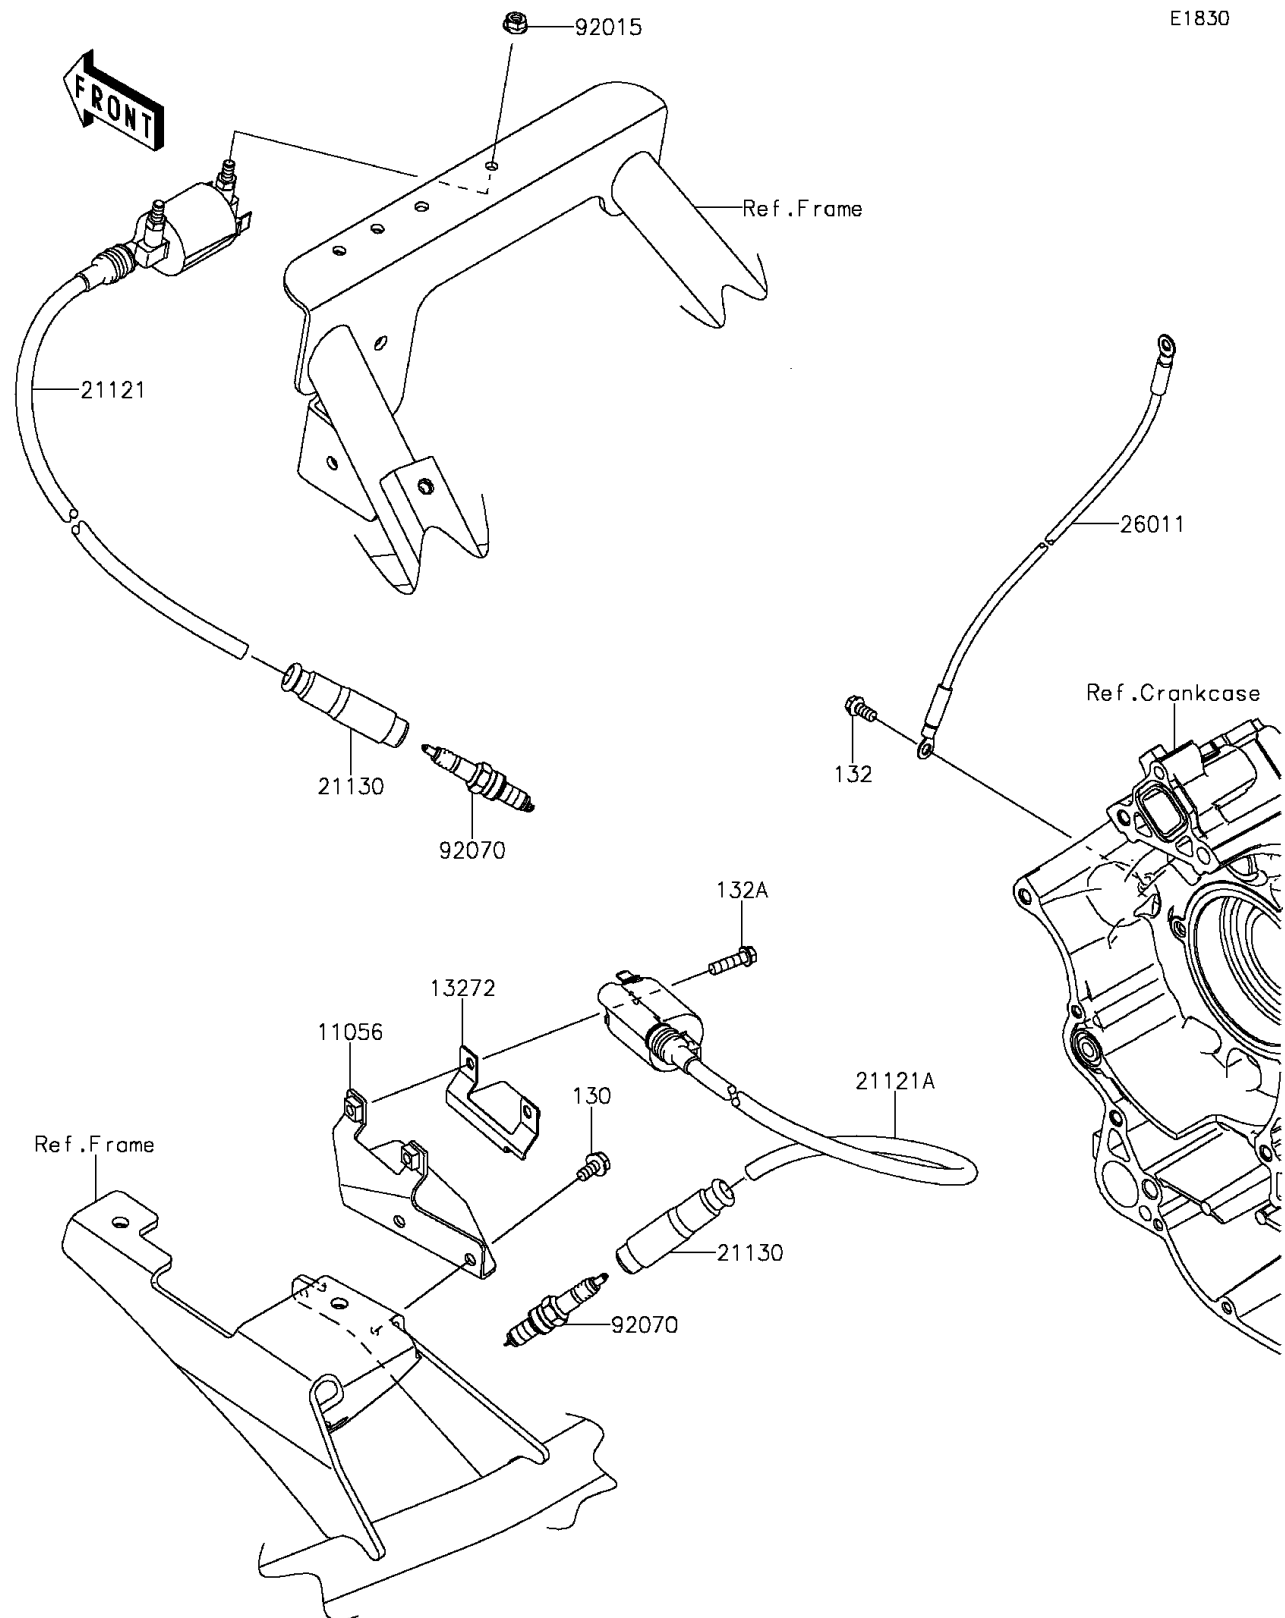

2015 TERYX4™ LE

PARTS DIAGRAM

Ignition System