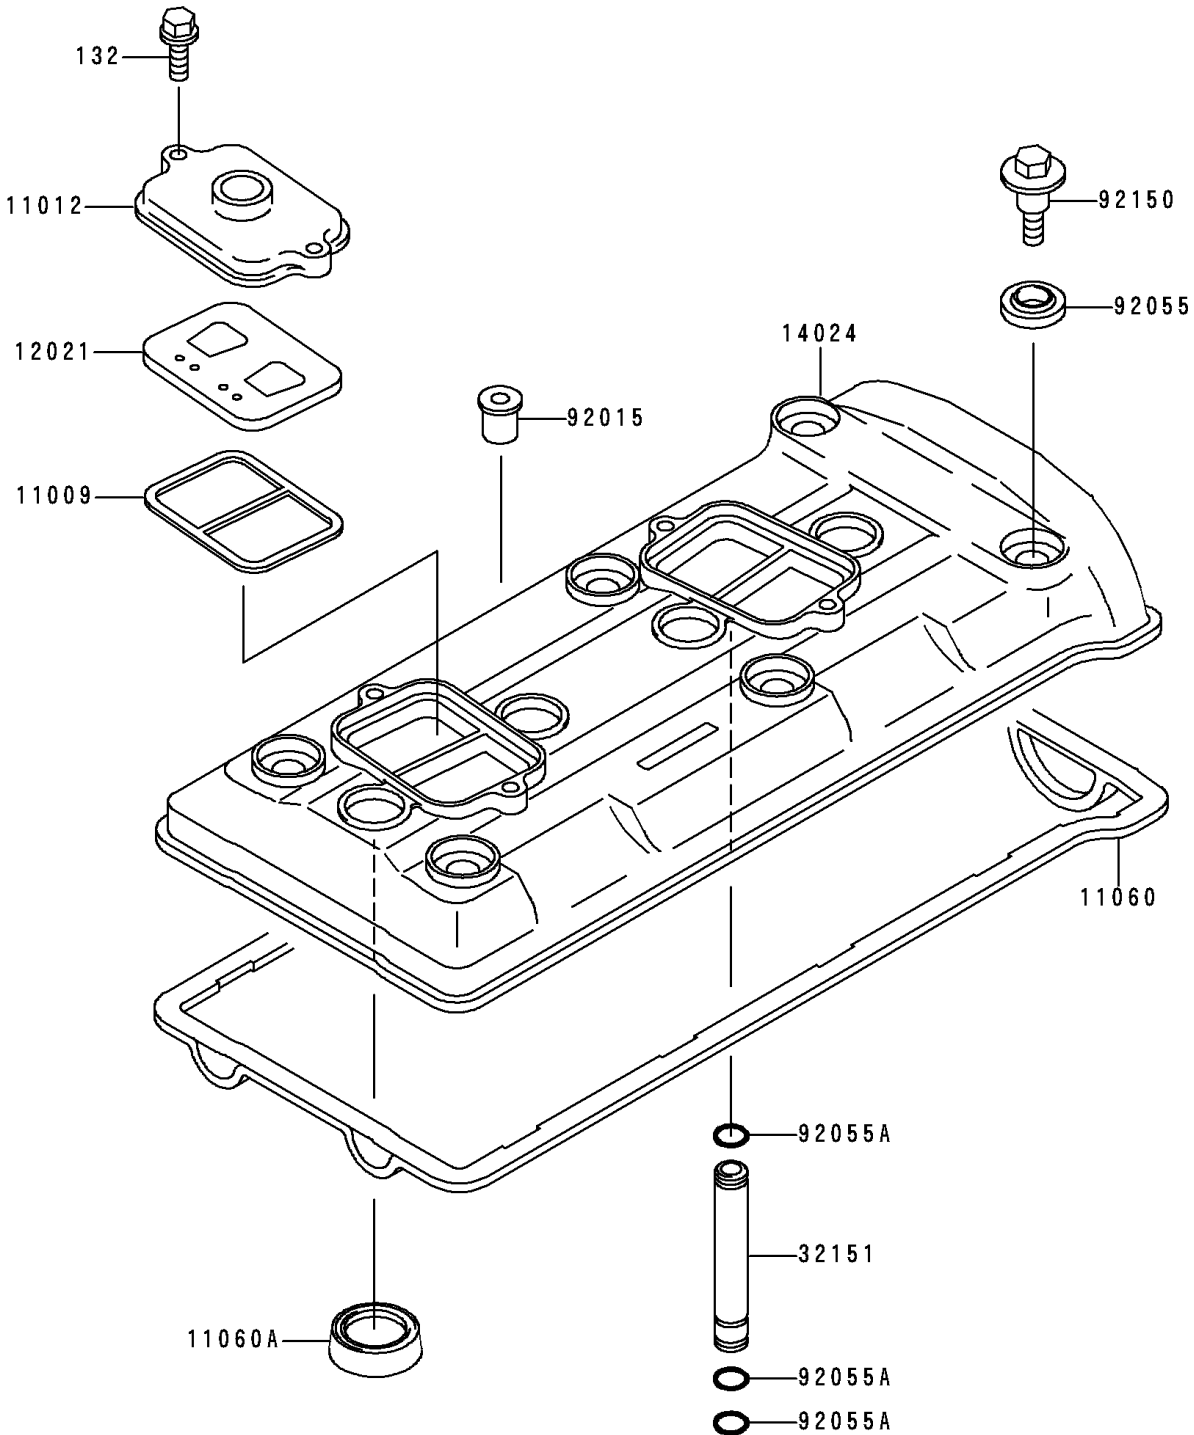

1997 Ninja® ZX™-9R

PARTS DIAGRAM

Cylinder Head Cover

E1112

1997 Ninja[®] ZX[™]-9R

PARTS LIST

Cylinder Head Cover

ITEM NAME

PART NUMBER

QUANTITY
