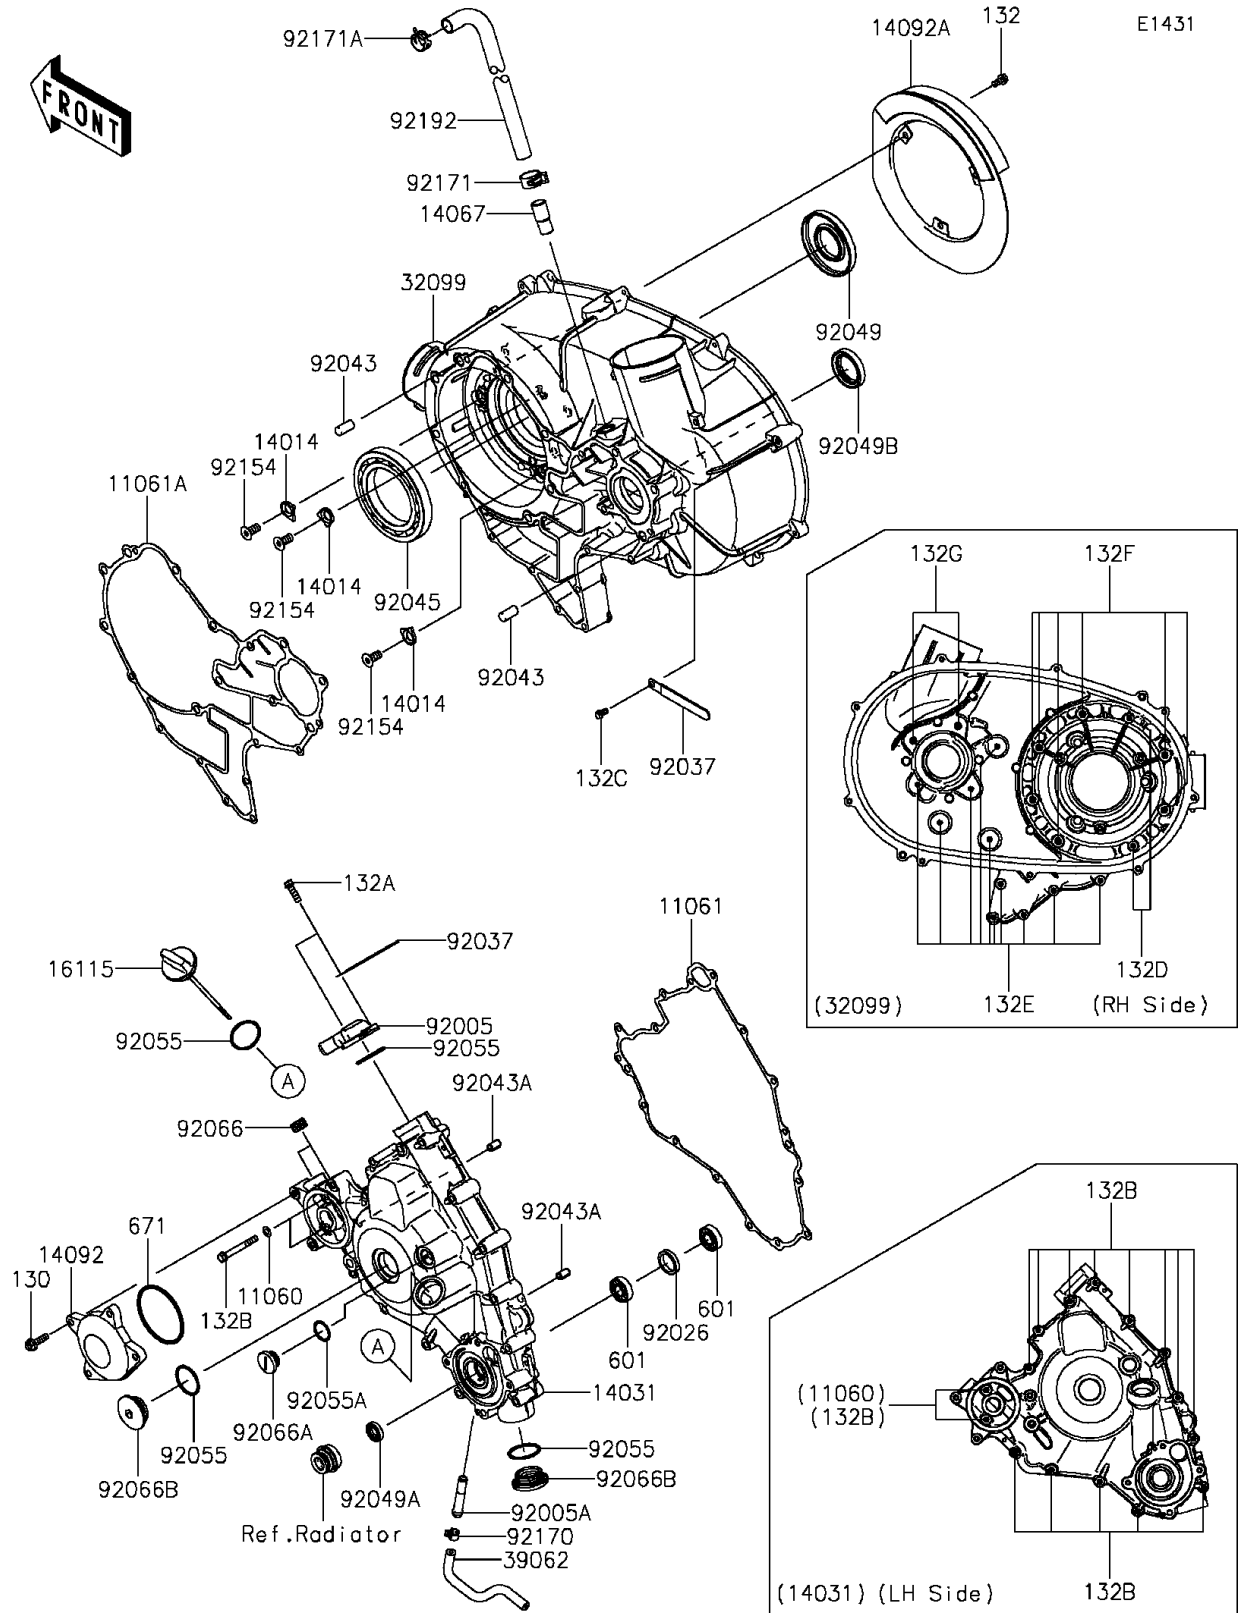

2015 TERYX4™ LE

PARTS DIAGRAM

Engine Cover(s)

2015 TERYX4™ LE

PARTS LIST

Engine Cover(s)

ITEM NAME	PART NUMBER	QUANTITY
GASKET,6.2X12X0.3 (Ref # 11060)	11060-1994	2
GASKET,GENERATOR COVER (Ref # 11061)	11061-0728	1
GASKET,CVT CASE (Ref # 11061A)	11061-0729	1
PLATE-POSITION (Ref # 14014)	14014-0556	3
COVER-GENERATOR (Ref # 14031)	14031-0589	1
FITTING,BREATHER (Ref # 14067)	14067-006	1
COVER,OIL COOLER (Ref # 14092)	14092-0877	1
COVER (Ref # 14092A)	14092-1051	1
CAP-OIL FILLER (Ref # 16115)	16115-0705	1
CASE,CVT (Ref # 32099)	32099-0765	1
HOSE-COOLING,DRAIN (Ref # 39062)	39062-0598	1
FITTING (Ref # 92005)	92005-0712	1
FITTING (Ref # 92005A)	92005-1264	1
SPACER,22X28X5 (Ref # 92026)	92026-0711	1
CLAMP (Ref # 92037)	92037-1993	2
PIN,10X20 (Ref # 92043)	92043-0142	2
PIN,6.2X8X14 (Ref # 92043A)	92043-1263	2
BEARING-BALL,16014CS45 (Ref # 92045)	92045-0709	1
SEAL-OIL,35X77X9 (Ref # 92049)	92049-0713	1
SEAL-OIL,SC 12X22X5 (Ref # 92049A)	92049-1228	1
SEAL-OIL,HTC 30X45X8 (Ref # 92049B)	92049-1575	1
RING-O,31.2X2.4 (Ref # 92055)	92055-0724	4
RING-O,20X2 (Ref # 92055A)	92055-1146	1
PLUG,PT3/8X10 (Ref # 92066)	92066-0003	2
PLUG,COVER (Ref # 92066A)	92066-0011	1
PLUG (Ref # 92066B)	92066-0712	2
BOLT,FLAT,8X13.6 (Ref # 92154)	92154-0978	3
CLAMP (Ref # 92170)	92170-1493	1
CLAMP (Ref # 92171)	92171-0329	1

2015 TERYX4™ LE

PARTS LIST

Engine Cover(s)

ITEM NAME	PART NUMBER	QUANTITY
CLAMP (Ref # 92171A)	92171-1277	1
TUBE,BREATHER (Ref # 92192)	92192-0945	1
BOLT-FLANGED,6X22 (Ref # 130)	130CA0622	4
BOLT-FLANGED-SMALL,6X12 (Ref # 132)	132BA0612	3
BOLT-FLANGED-SMALL,6X20 (Ref # 132A)	132BA0620	2
BOLT-FLANGED-SMALL,6X50 (Ref # 132B)	132BA0650	15
BOLT-FLANGED-SMALL,6X12 (Ref # 132C)	132BD0612	1
BOLT-FLANGED-SMALL,6X30 (Ref # 132D)	132BD0630	2
BOLT-FLANGED-SMALL,6X45 (Ref # 132E)	132BD0645	10
BOLT-FLANGED-SMALL,8X35 (Ref # 132F)	132BD0835	6
BOLT-FLANGED-SMALL,8X50 (Ref # 132G)	132BD0850	2
BEARING-BALL (Ref # 601)	601A6001	2
O RING,65MM (Ref # 671)	671B2565	1