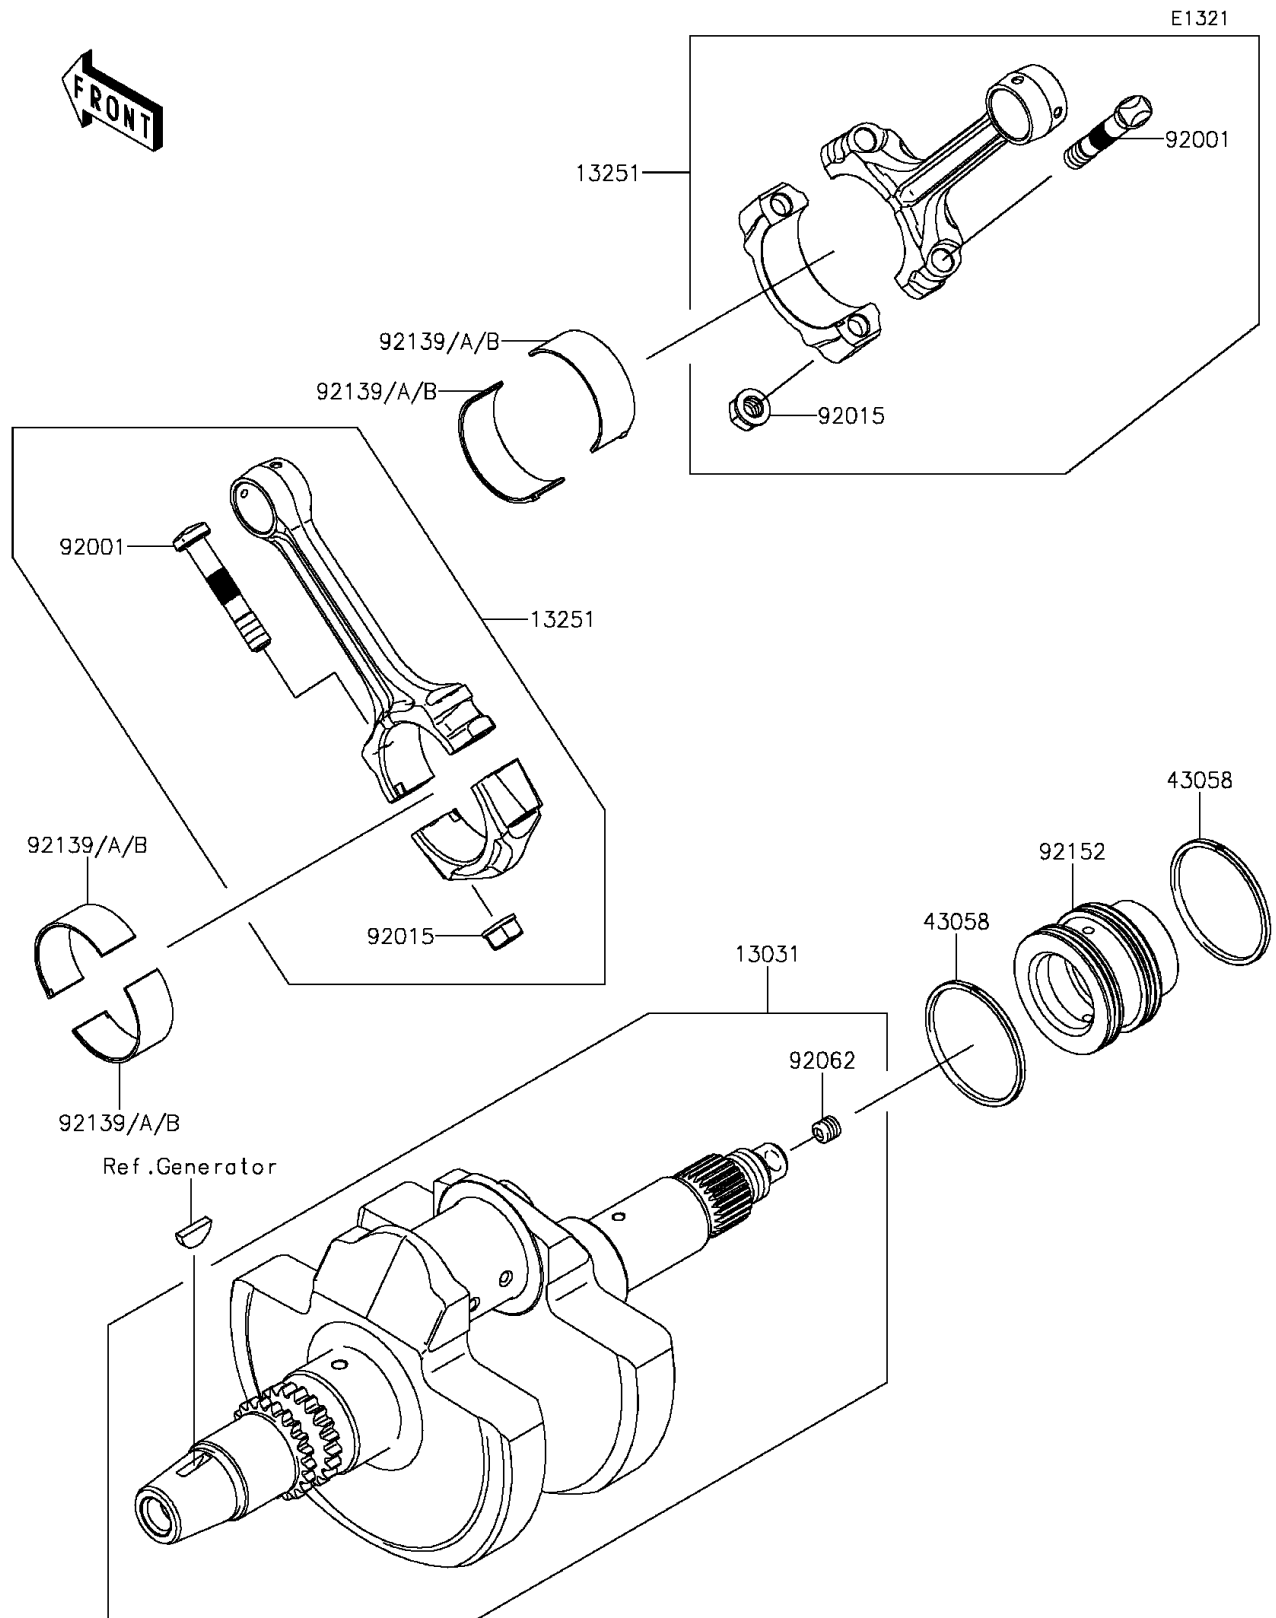

## PARTS DIAGRAM

### Crankshaft

## PARTS LIST

### Crankshaft

ITEM NAME	PART NUMBER	QUANTITY
CRANKSHAFT-COMP (Ref # 13031)	13031-0762	1
ROD-ASSY-CONNECTING (Ref # 13251)	13251-0709	2
RING (Ref # 43058)	43058-0702	2
BOLT,CONNECTING ROD (Ref # 92001)	92001-1980	4
NUT,FLANGED,8MM (Ref # 92015)	92015-1311	4
NOZZLE,8X8,SILVER (Ref # 92062)	92062-1082	1
BUSHING,CONNECTING ROD,GREEN (Ref # 92139)	92139-0764	AR
BUSHING,CONNECTING ROD,YELLOW (Ref # 92139A)	92139-0765	4
BUSHING,CONNECTING ROD,BROWN (Ref # 92139B)	92139-0766	AR
COLLAR,CRANK-CLUTCH (Ref # 92152)	92152-0956	1