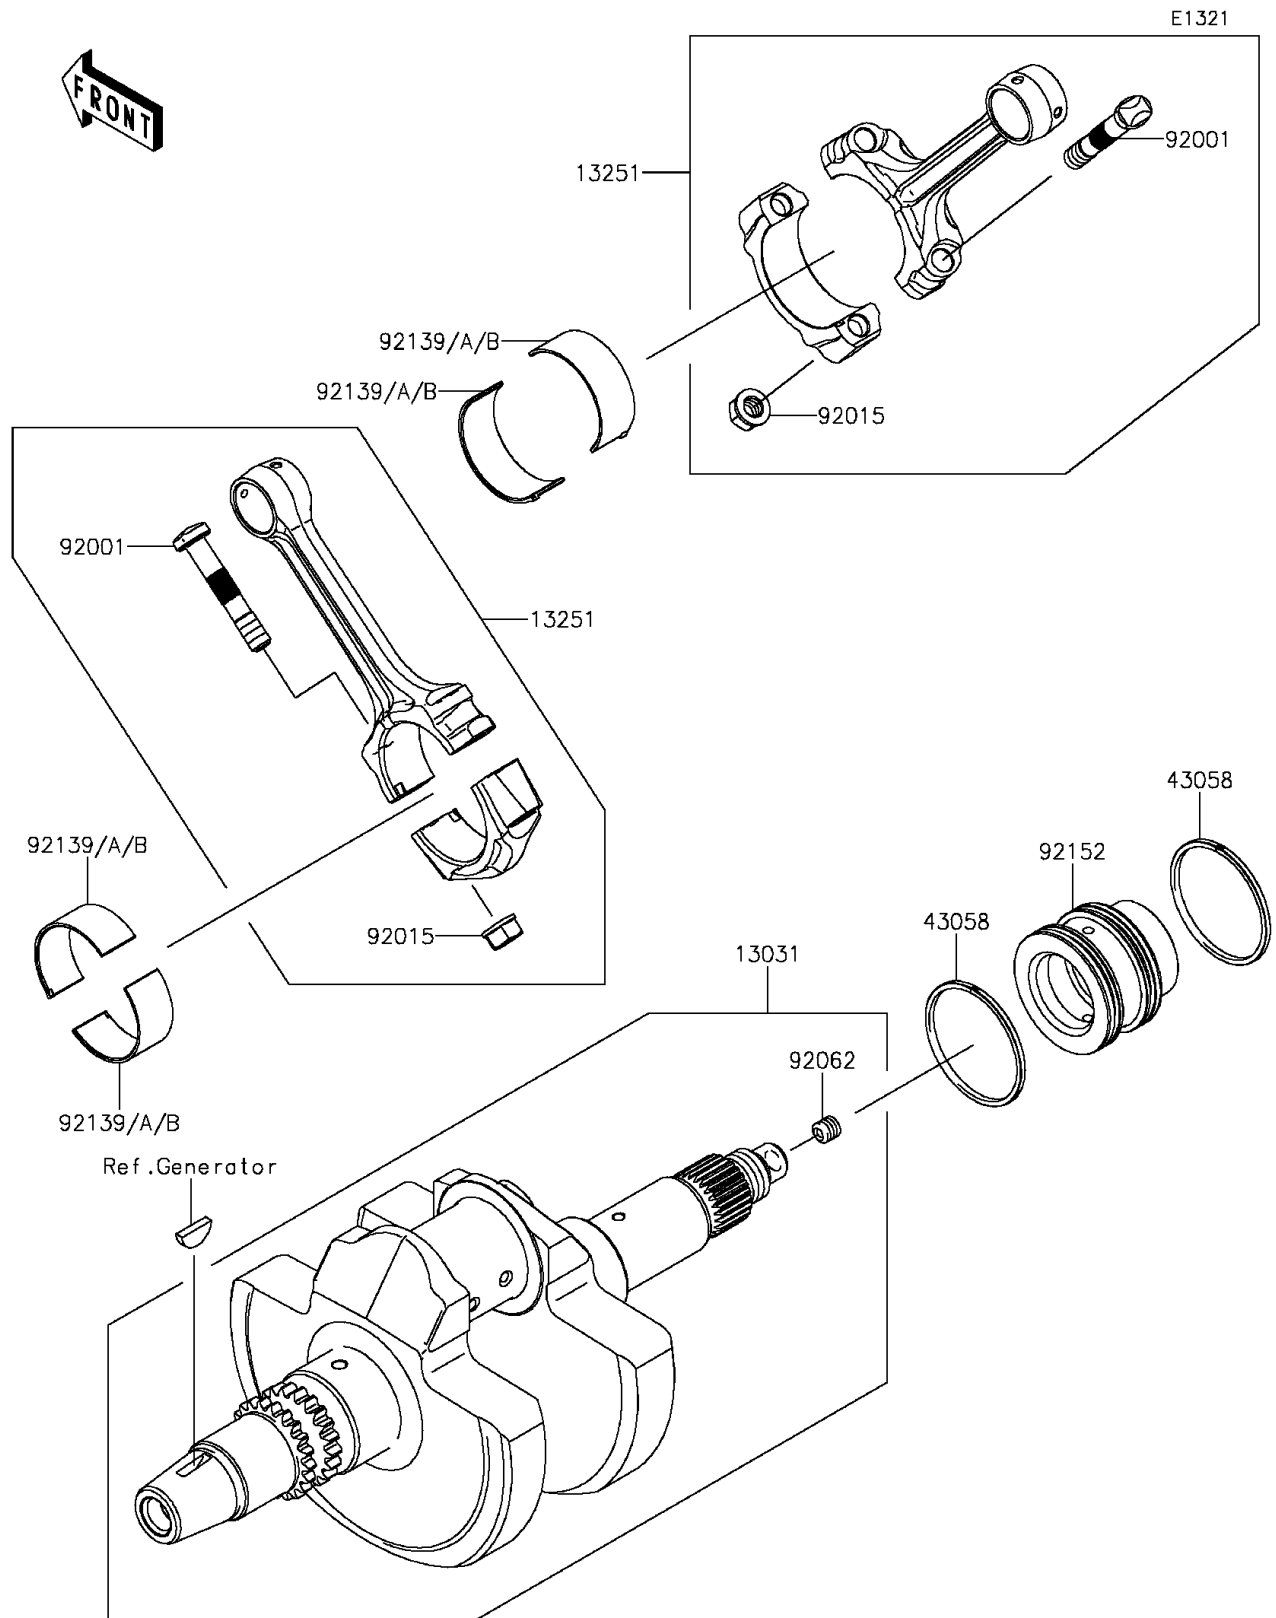

2015 TERYX4™ LE

PARTS DIAGRAM

Crankshaft

2015 TERYX4™ LE

PARTS LIST

Crankshaft

ITEM NAME	PART NUMBER	QUANTITY
CRANKSHAFT-COMP (Ref # 13031)	13031-0762	1
ROD-ASSY-CONNECTING (Ref # 13251)	13251-0709	2
RING (Ref # 43058)	43058-0702	2
BOLT,CONNECTING ROD (Ref # 92001)	92001-1980	4
NUT,FLANGED,8MM (Ref # 92015)	92015-1311	4
NOZZLE,8X8,SILVER (Ref # 92062)	92062-1082	1
BUSHING,CONNECTING ROD,GREEN (Ref # 92139)	92139-0764	AR
BUSHING,CONNECTING ROD,YELLOW (Ref # 92139A)	92139-0765	4
BUSHING,CONNECTING ROD,BROWN (Ref # 92139B)	92139-0766	AR
COLLAR,CRANK-CLUTCH (Ref # 92152)	92152-0956	1