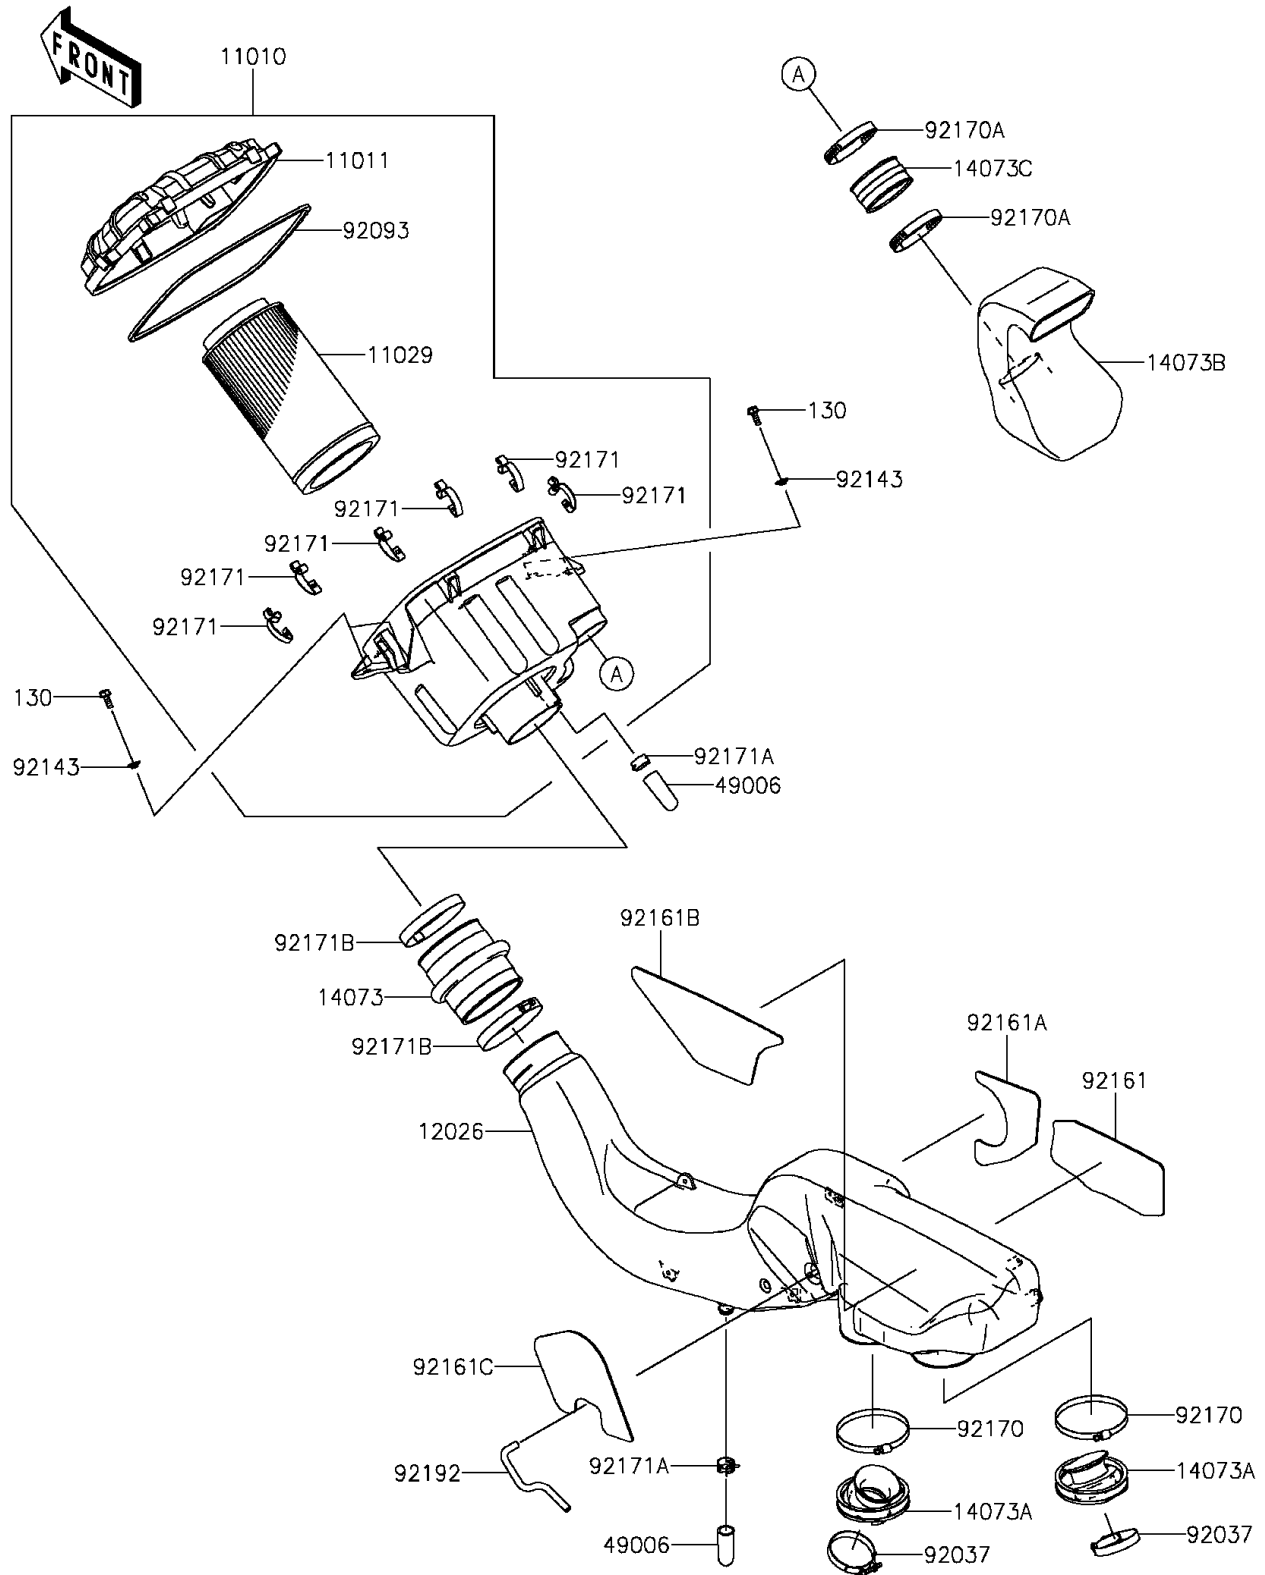

2015 TERYX4™ LE

PARTS DIAGRAM

Air Cleaner

E1130