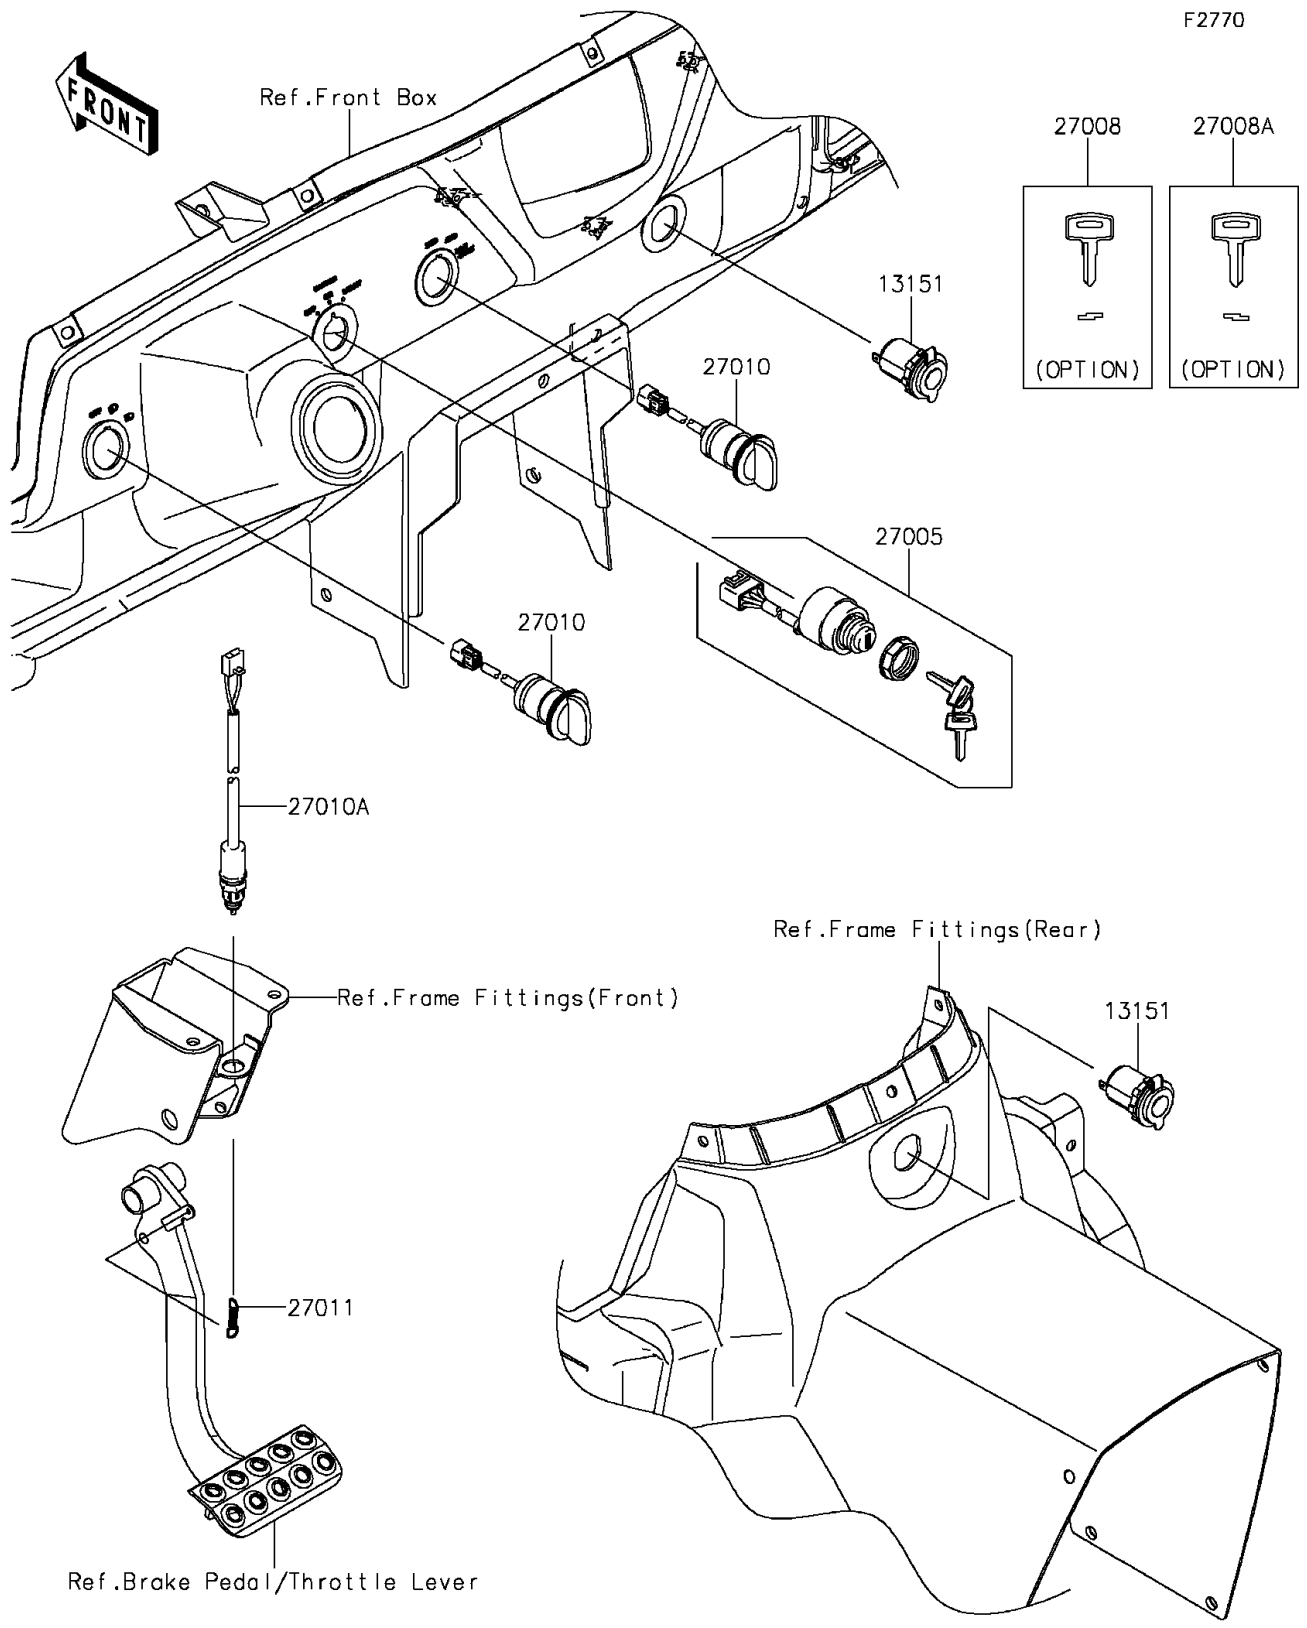

2015 TERYX4™

PARTS DIAGRAM

Ignition Switch

2015 TERYX4™

PARTS LIST

Ignition Switch

Kawasaki

Let the Good Times Roll®

ITEM NAME

PART NUMBER

QUANTITY
