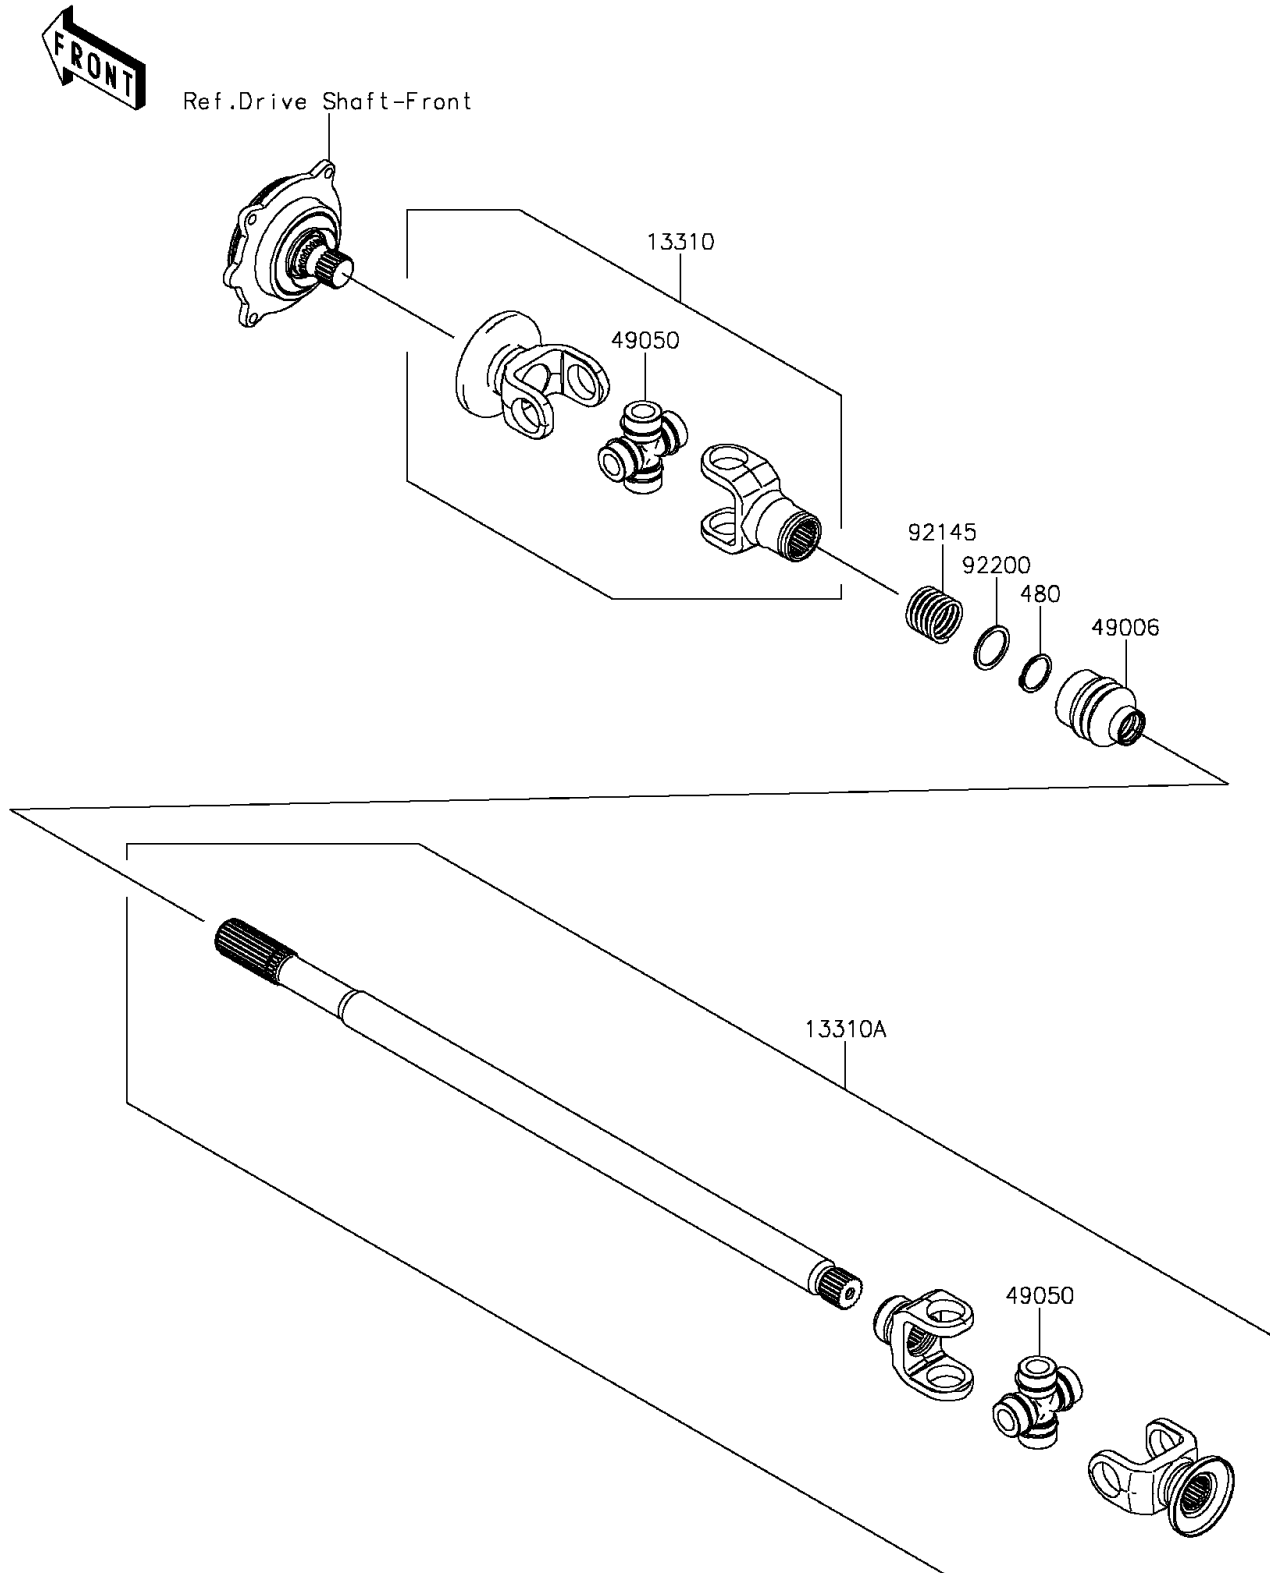

2015 TERYX4™

PARTS DIAGRAM

Drive Shaft-Propeller

E3135

2015 TERYX4™

PARTS LIST

Drive Shaft-Propeller

ITEM NAME

PART NUMBER

QUANTITY
